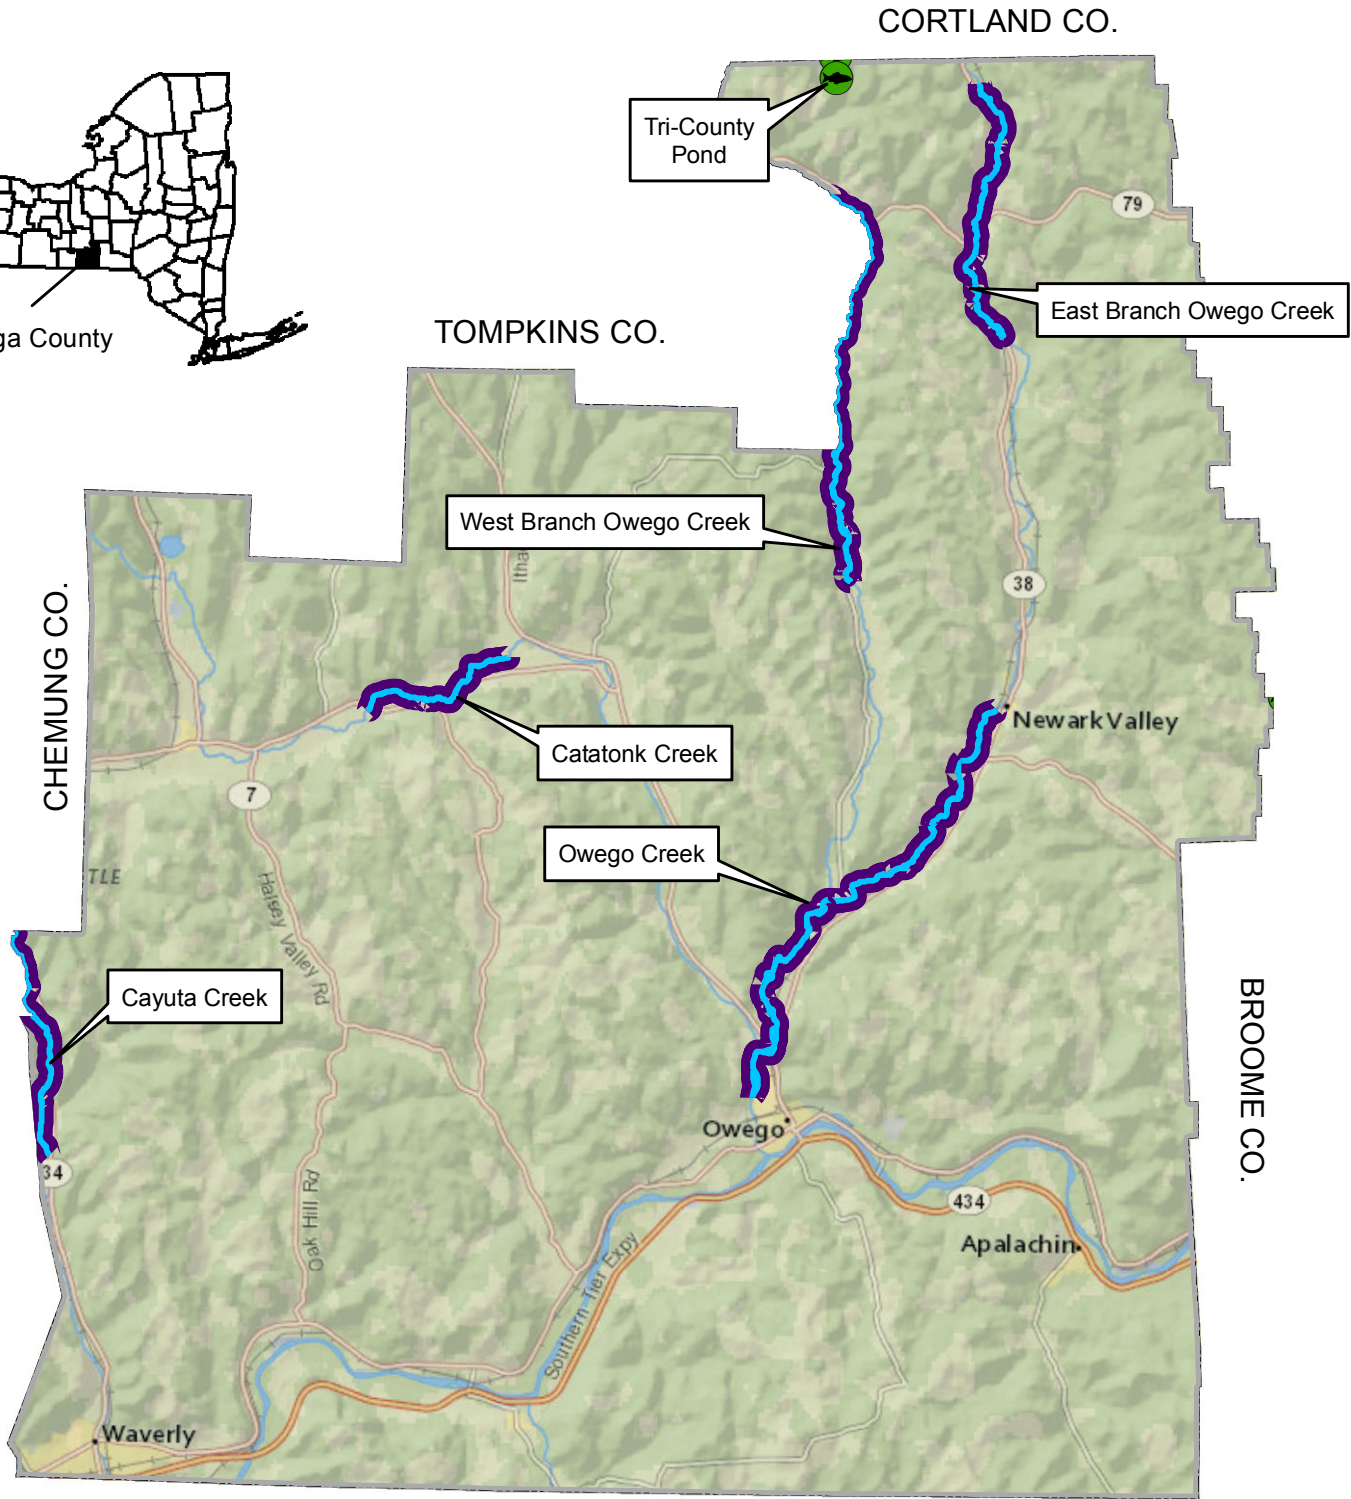

Tioga County Trout Stocking

Legend

-  Stocked Ponds and Lakes
-  Stocked Stream Sections

PENNSYLVANIA

Some landowners within a stocked section may not allow access (lands are posted against fishing), and these areas are not stocked with trout by the state. Stocked sections without Public Fishing Rights (PFR) are open to fishing by willing landowners, so respect their property, or you risk losing public access to these streams. Please view <http://www.dec.ny.gov/outdoor/44869.html> for information on streams with PFR.