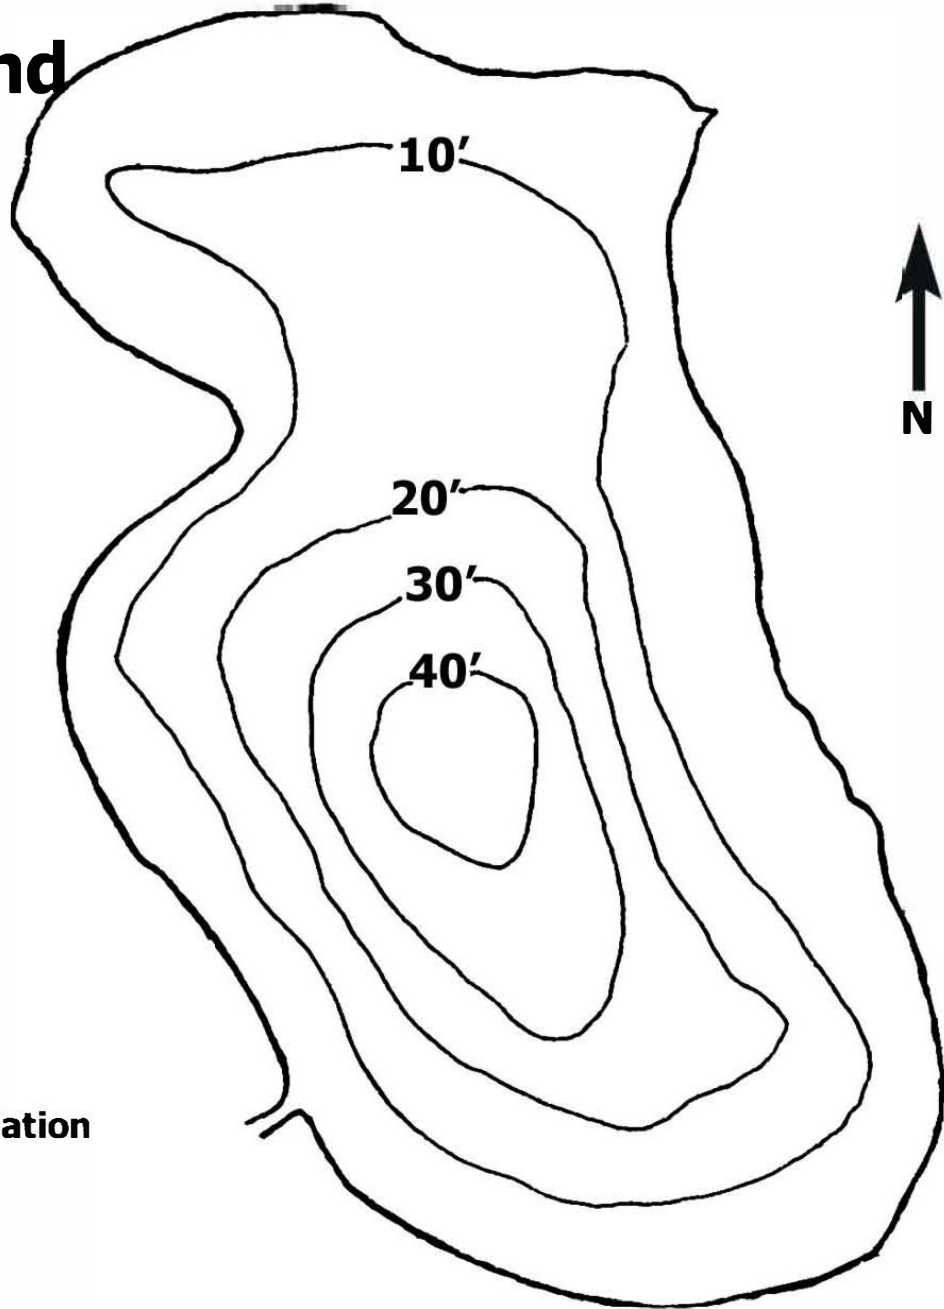

Region 7

Poolville Pond (No Public Access)

Not For Use in Navigation

Poolville Pond

County: Madison

Town: Hamilton

Surface Area: 37 Acres

Fish Species Present: Largemouth Bass, Yellow Perch, Chain Pickerel, Common Carp

Scale: 0  650 ft