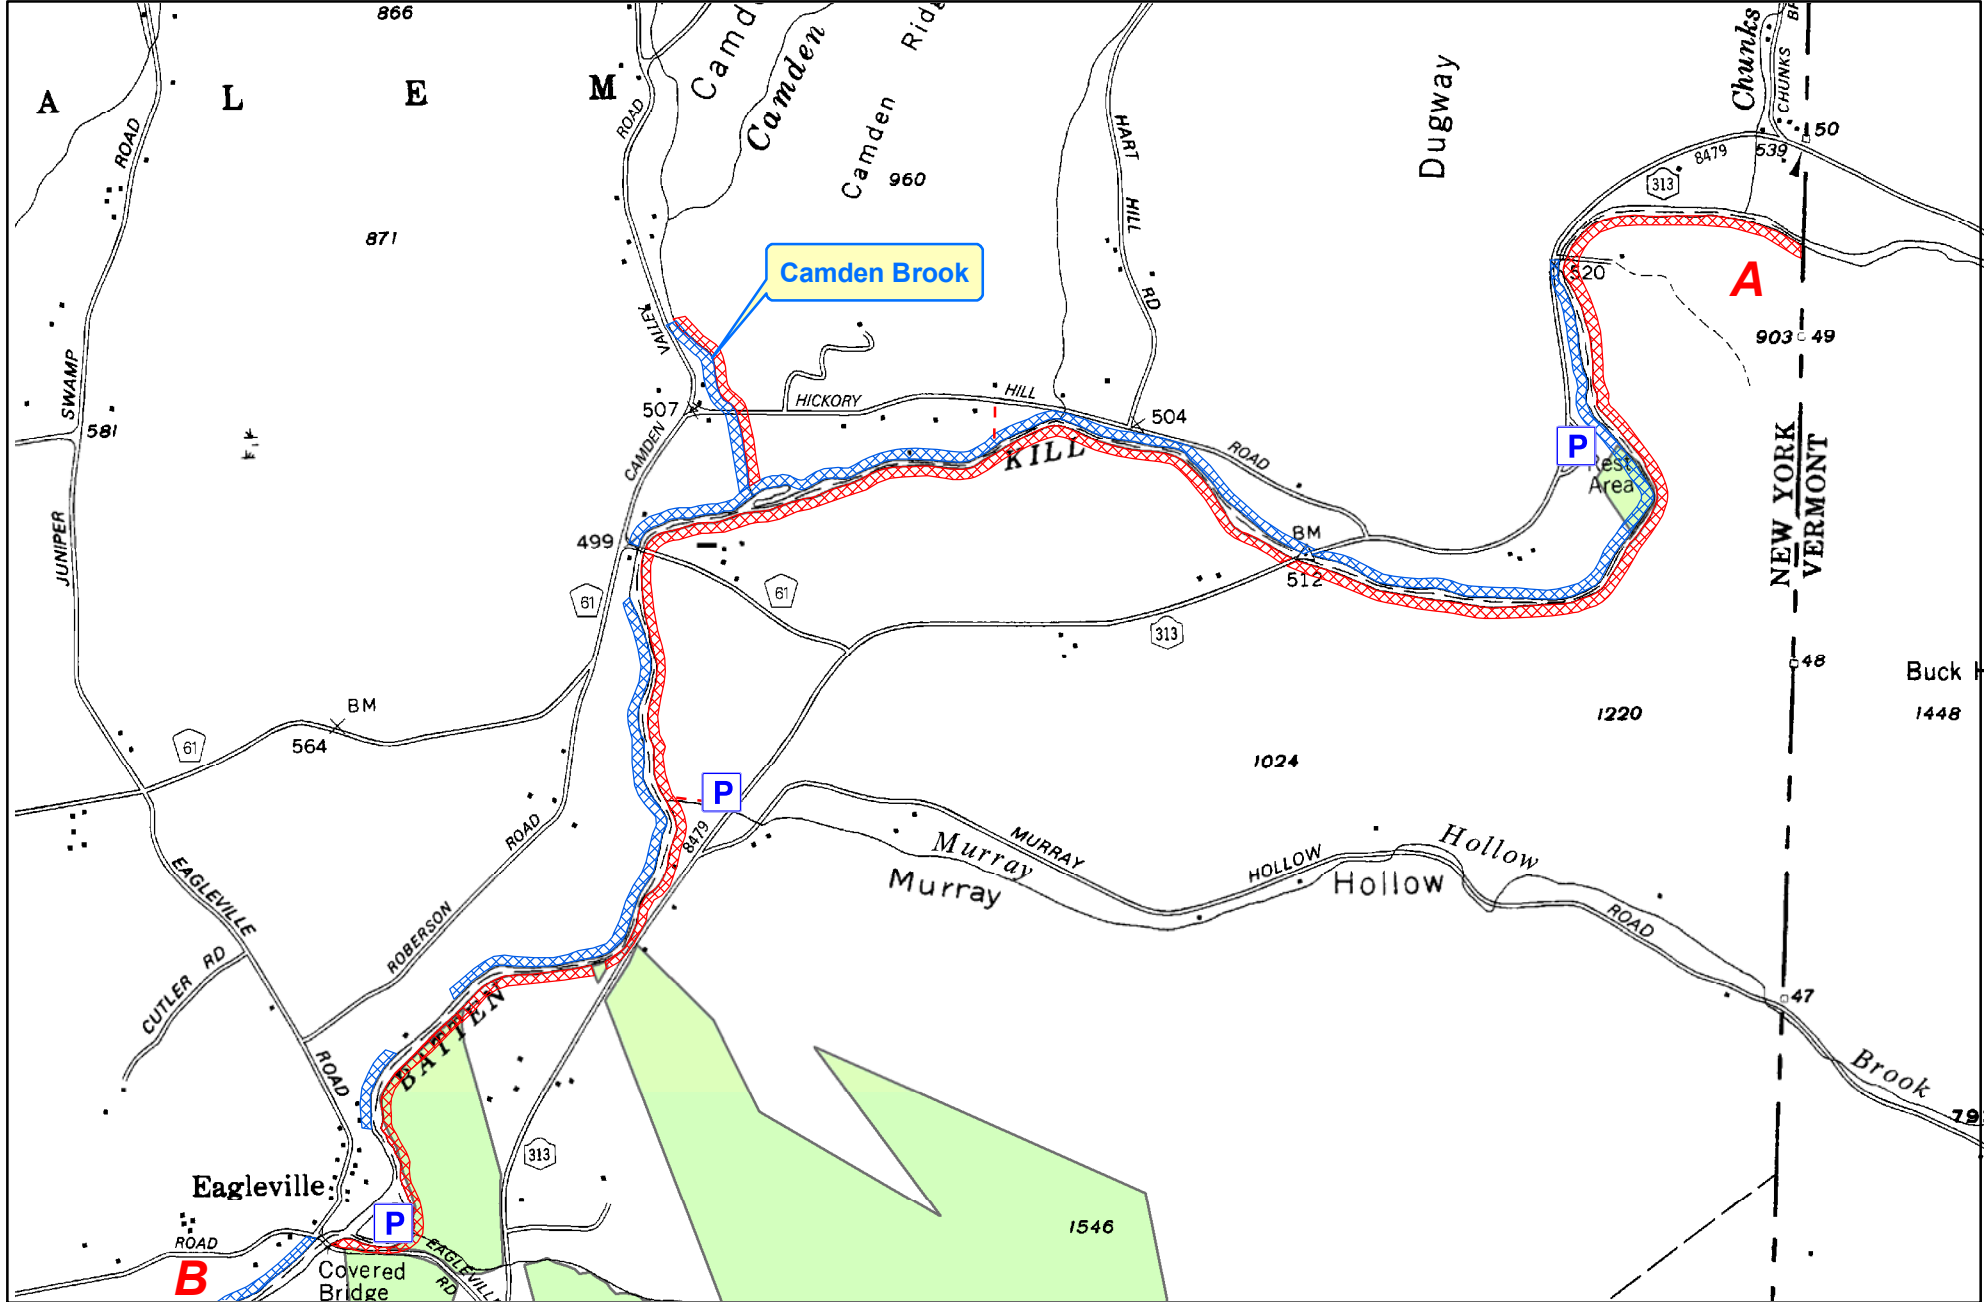

# Batten Kill

- Section I - Stateline to Eagleville
- Section II - Eagleville to Shushan
- Section III - Shushan to Rexleigh
- Section IV - Rexleigh to Fitch Point

# Batten Kill State Line to Eagleville

# Batten Kill Eagleville to Shushan