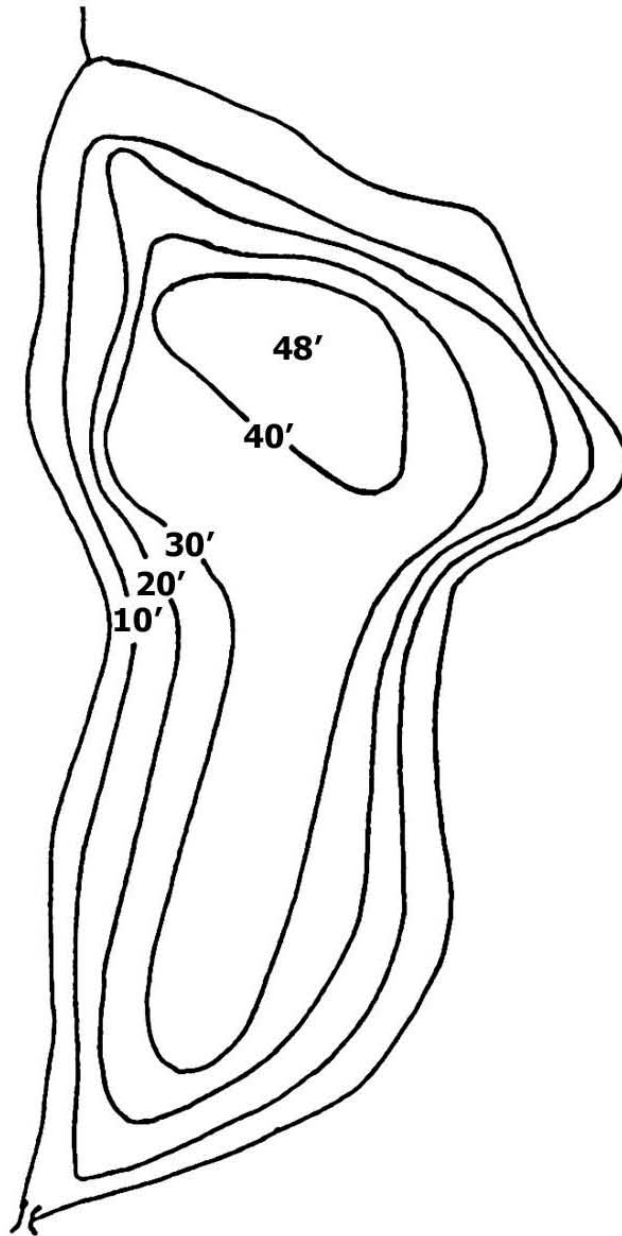

Region 4

Ore Pit Pond

Not For Use in Navigation

Ore Pit Pond

County: Columbia

Town: Copake

Surface Area: 3 Acres

Mean Depth: 23ft

Fish Species Present: Brown Bullhead, Largemouth Bass, Golden Shiner, Banded Killifish, Rainbow Trout, Pumpkinseed

Scale: 0  105 ft