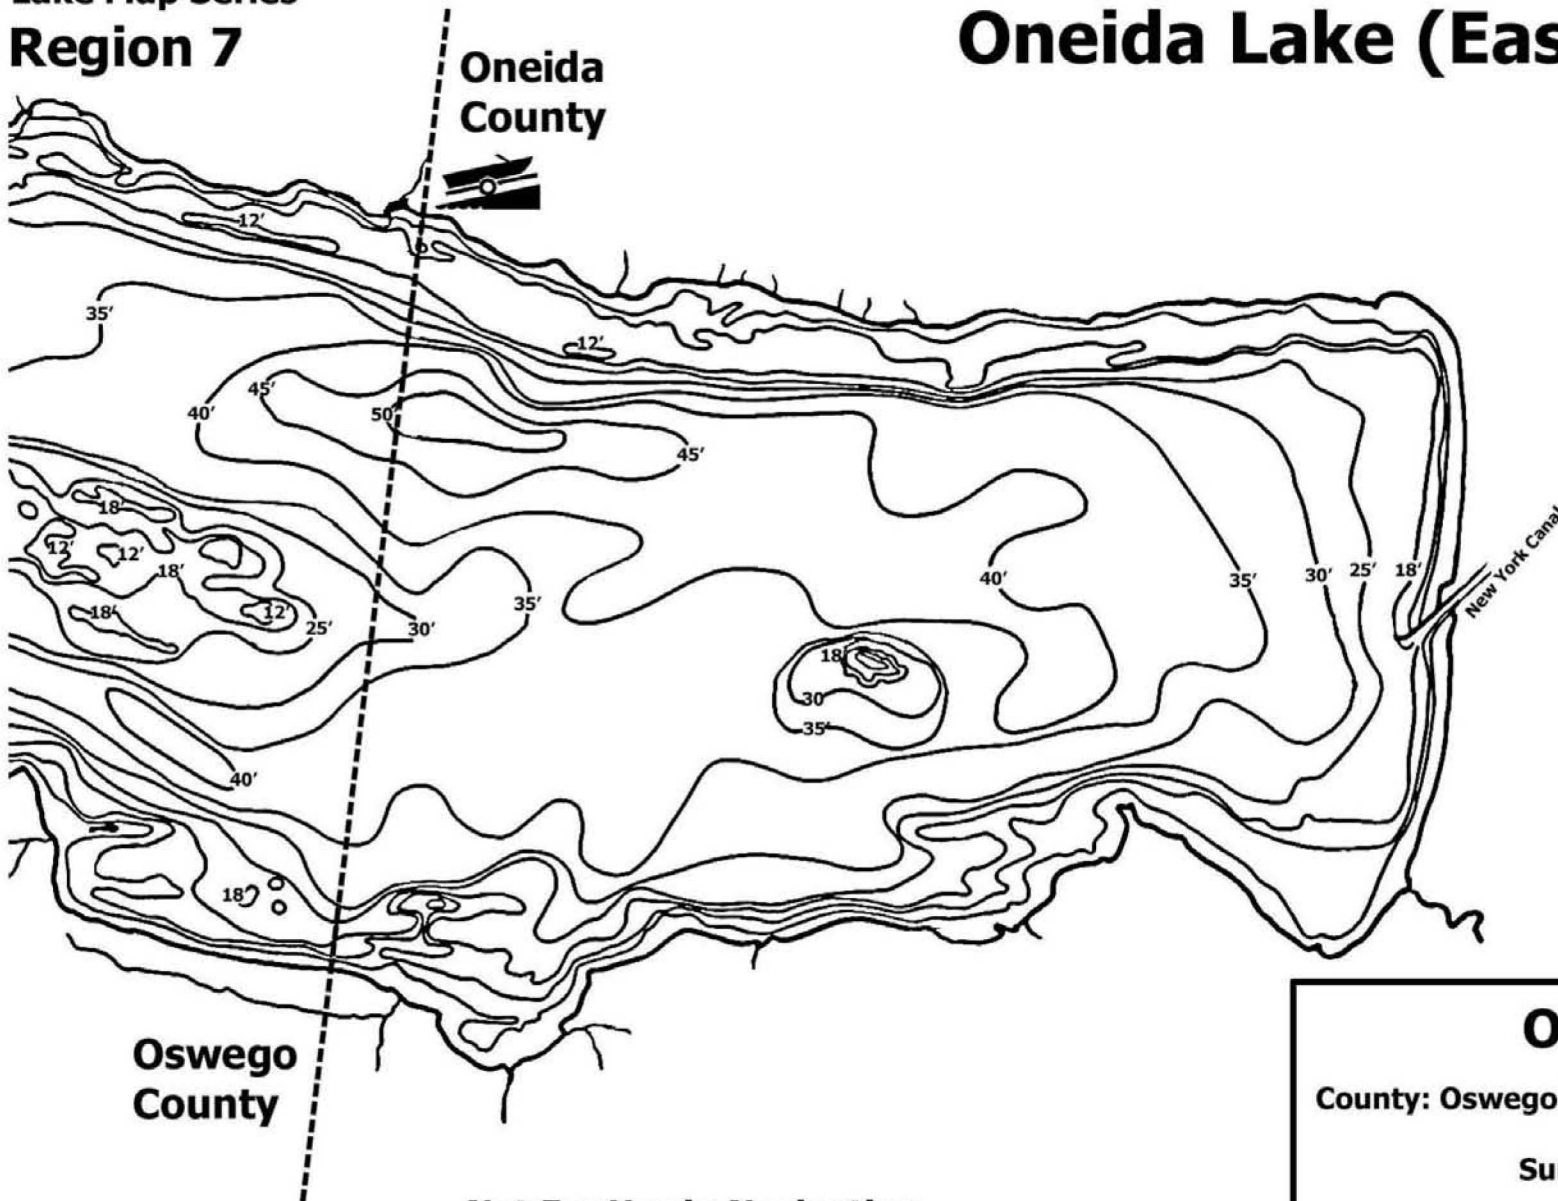

Region 7

# Oneida Lake (East)

Oswego  
County

Not For Use in Navigation

**Oneida Lake**

County: Oswego & Oneida      Town: Multiple

Surface Area: 50,894 Acres

**Fish Species Present:** Walleye, Smallmouth Bass, Largemouth Bass, Northern Pike, Yellow Perch, White Perch, Brown Bullhead, Crappie, Sunfish

Scale: 0  7,800 ft