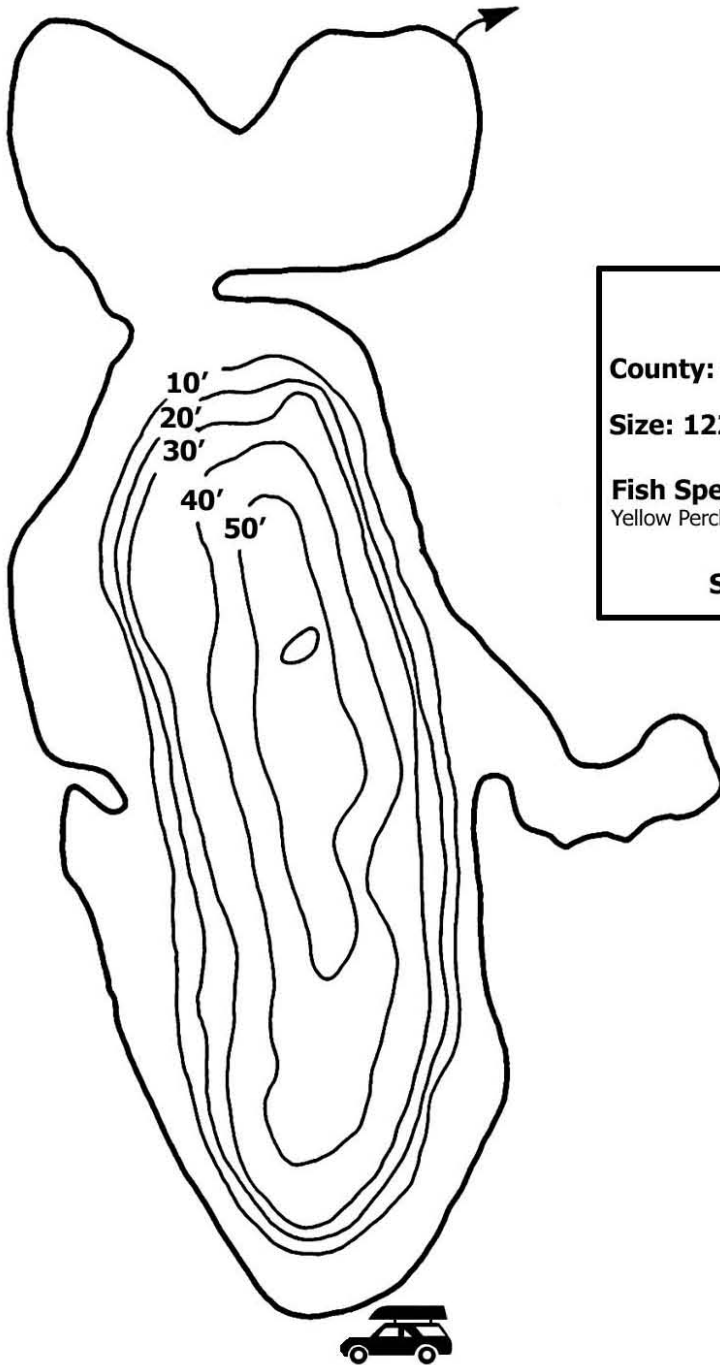

# Region 5

# Moreau Lake

\* In Moreau Lake State Park \*

<b>Moreau Lake</b>	
<b>County:</b> Saratoga	<b>Town:</b> Moreau
<b>Size:</b> 122 Acres	<b>Mean Depth:</b> 32ft
<b>Fish Species Present:</b> Largemouth Bass, Smallmouth Bass, Yellow Perch, Brown Bullhead, Chain Pickerel, Pumpkinseed	
<b>Scale:</b>	0  580 ft

**Not For Use in Navigation**