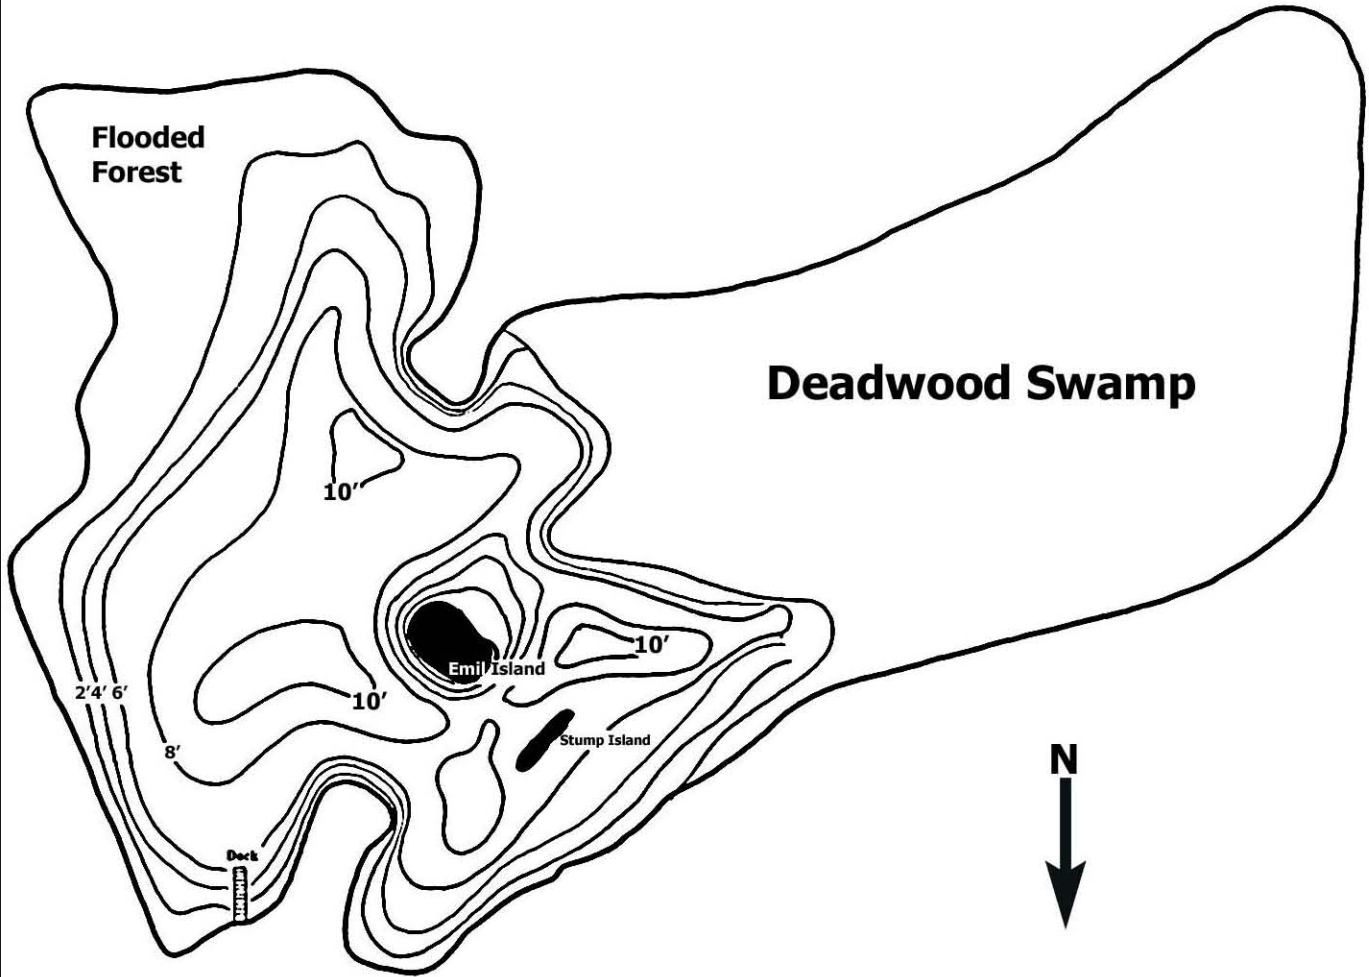

Region 4

Looking Glass Pond

Not For Use in Navigation

Looking Glass Pond

County: Schoharie

Town: Fulton

Size: 22 Acres

Fish Species Present: Largemouth Bass

Scale: 0  225 ft