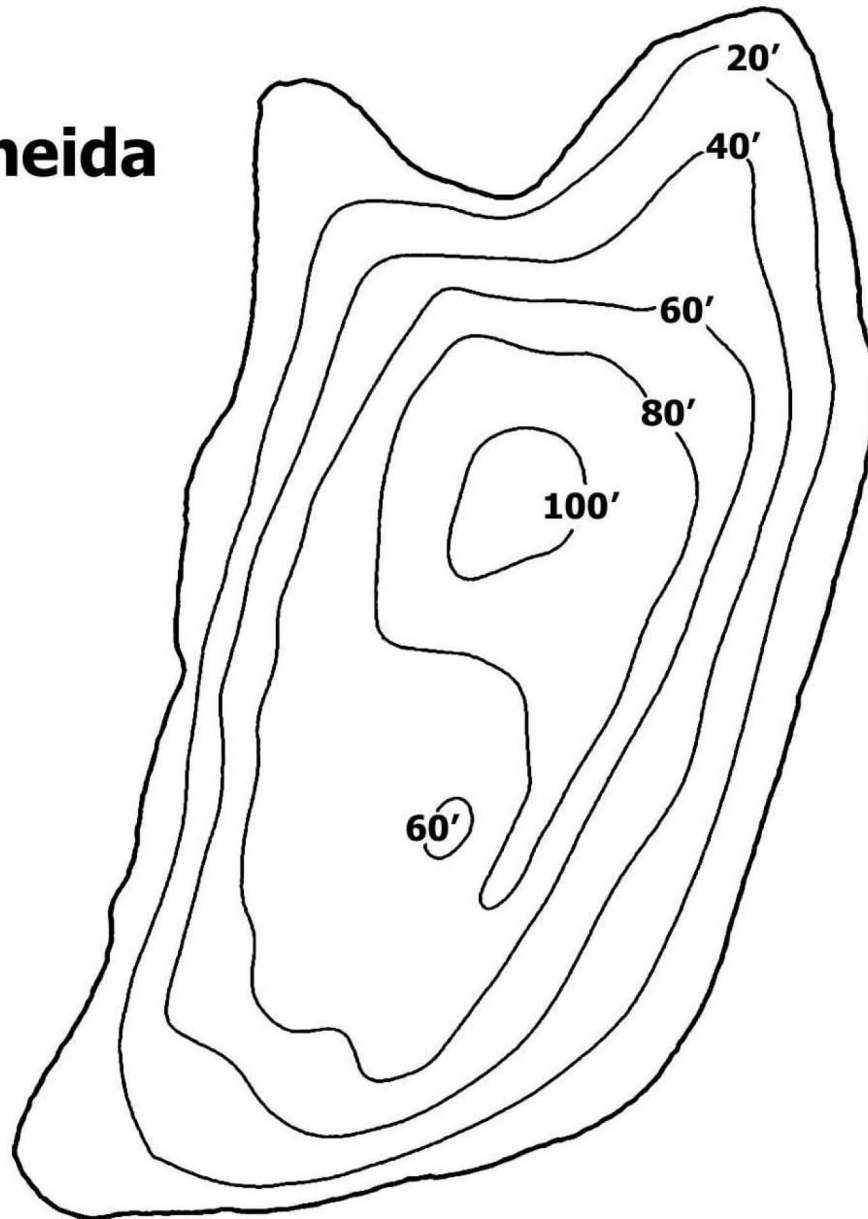

Region 3

Lake Gleneida

Not For Use in Navigation

Lake Gleneida

County: Putnam

Town: Carmel

Size: 168.7 Acres

Mean Depth: 48ft

Fish Species Present: Largemouth Bass, Chain Pickerel, Brown Trout, Rainbow Trout, Lake Trout, Yellow Perch, Lake Whitefish, Panfish

Scale: 0  590 ft