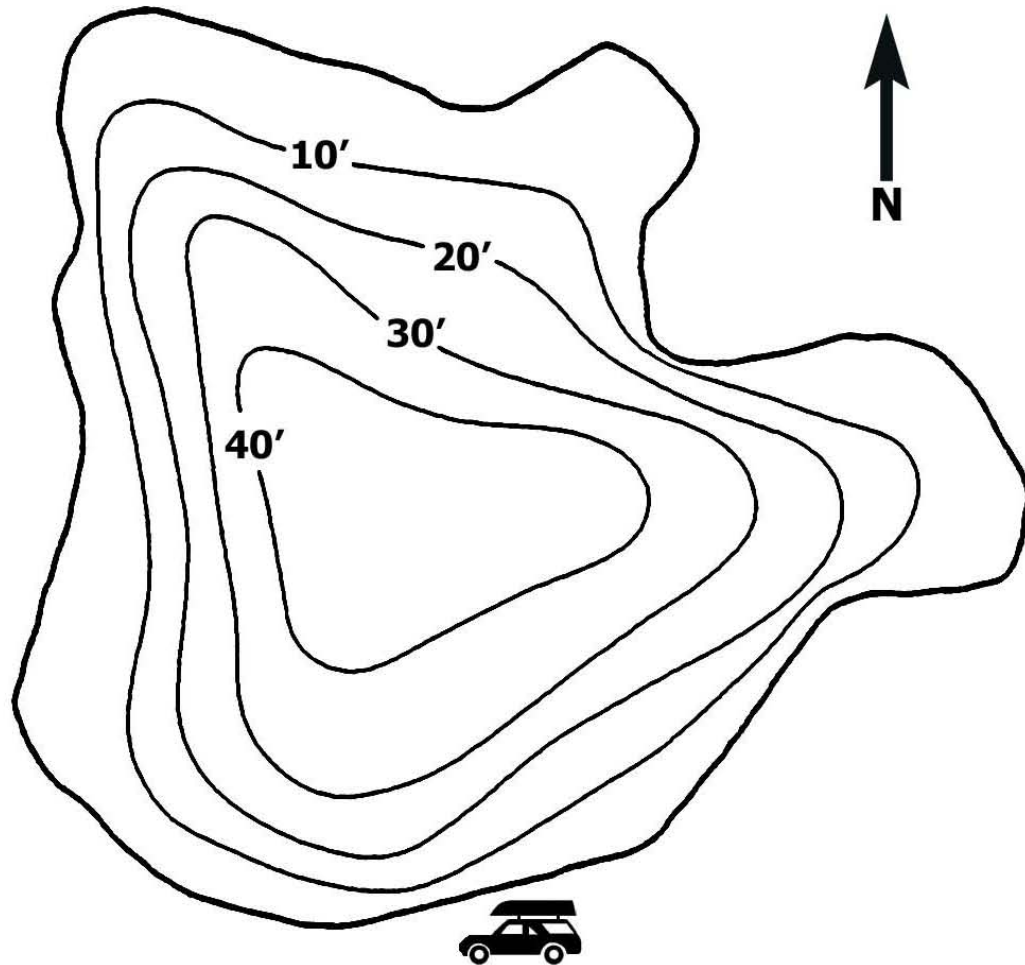

Region 1

Laurel Lake

Not For Use in Navigation

Laurel Lake

County: Suffolk

Town: Southold

Surface Area: 30 Acres

Mean Depth: 23ft

Fish Species Present: Largemouth Bass, Brown Trout, Chain Pickerel, White Perch, Yellow Perch, Brown Bullhead, Rainbow Trout, Bluegill

Scale: 0  300 ft