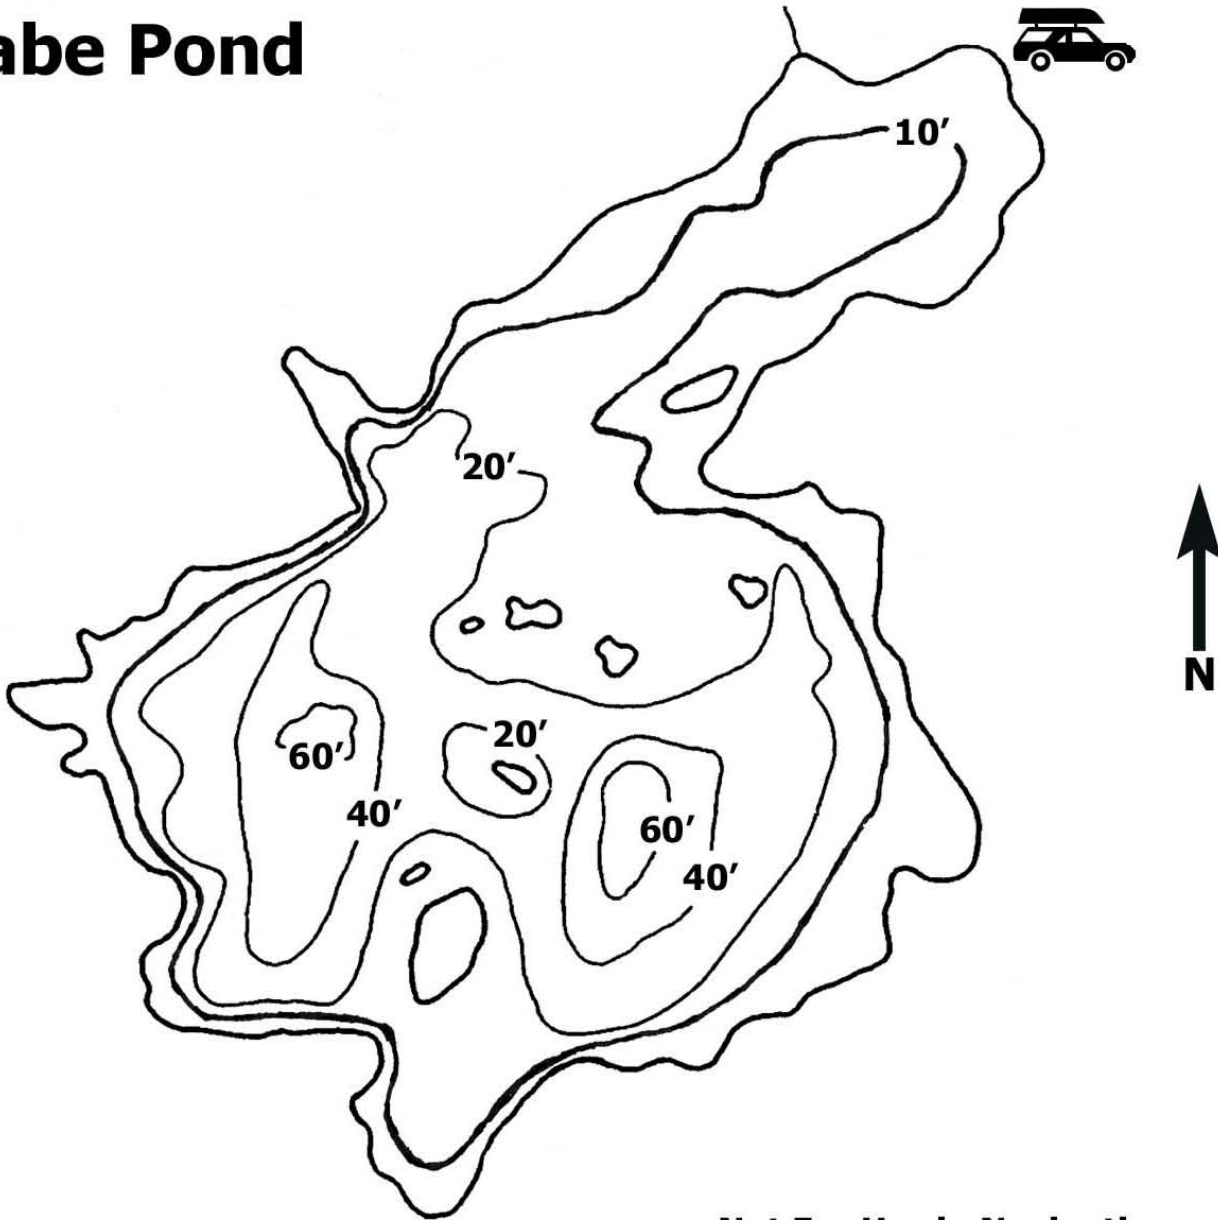

# Region 5

## Jabe Pond

Not For Use in Navigation

### Jabe Pond

County: Warren

Town: Hague

Size: 151 Acres

Mean Depth: 31ft

Fish Species Present: Rainbow Trout, Brook Trout, Brown Trout

Scale: 0 885 ft