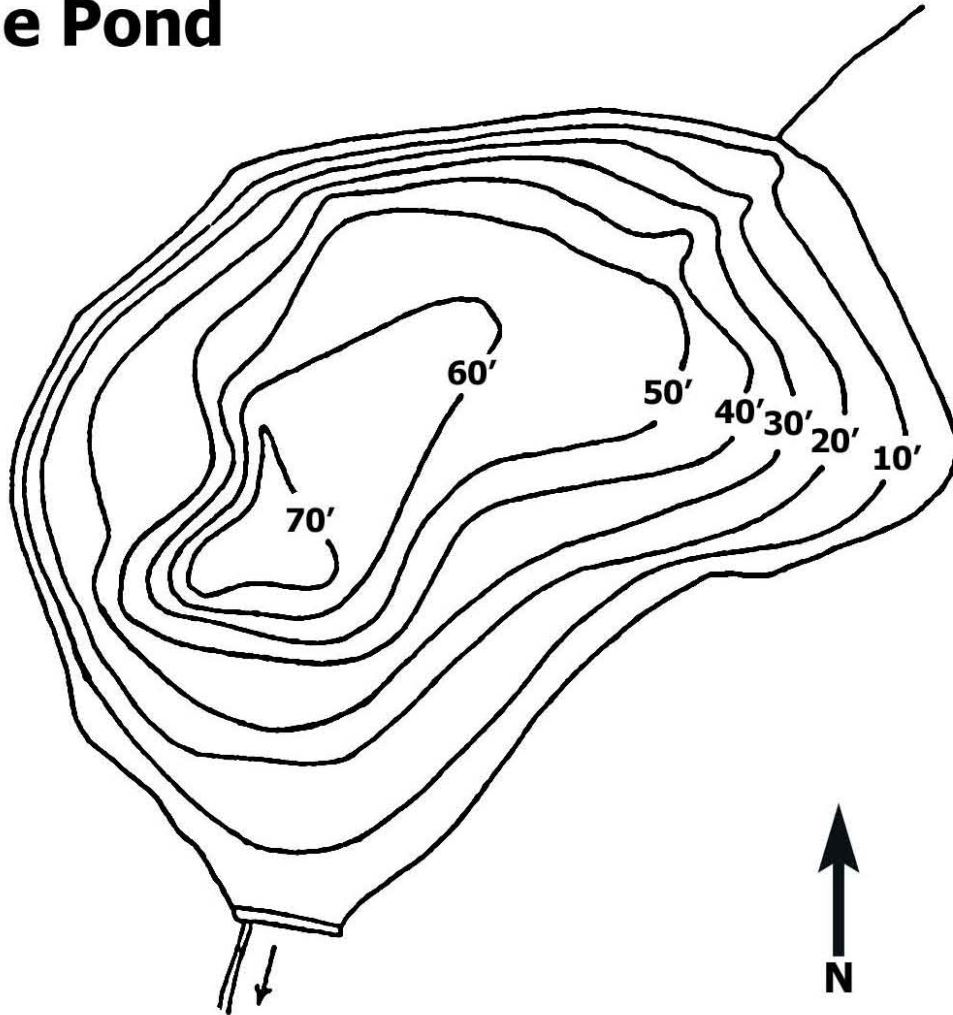

Region 3

Iron Mine Pond

Not For Use in Navigation

Iron Mine Pond

County: Dutchess

Town: Northeast

Size: 5 Acres

Mean Depth: 65ft

Fish Species Present: Rainbow Trout, Chain Pickerel, Bluegill, Green Sunfish, Brown Bullhead

Scale: 0  140 ft