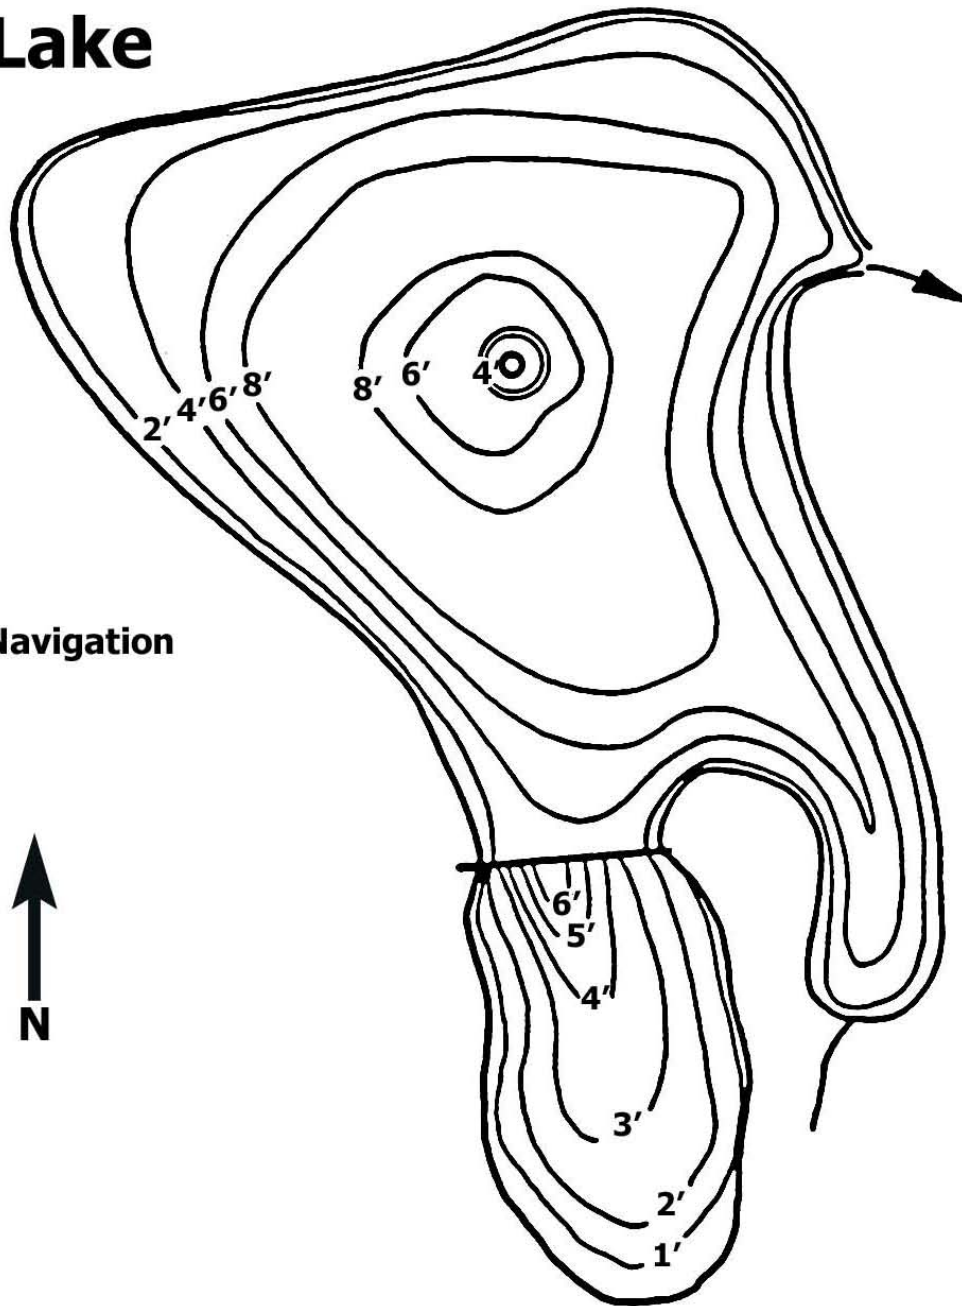

## Region 4

# Iroquois Lake

Not For Use in Navigation

## Iroquois Lake

County: Schenectady

Town: Schenectady

Surface Area: 7.2 Acres

Mean Depth: 4.3ft

Fish Species Present: Largemouth Bass, Bluegill

Scale: 0  140 ft