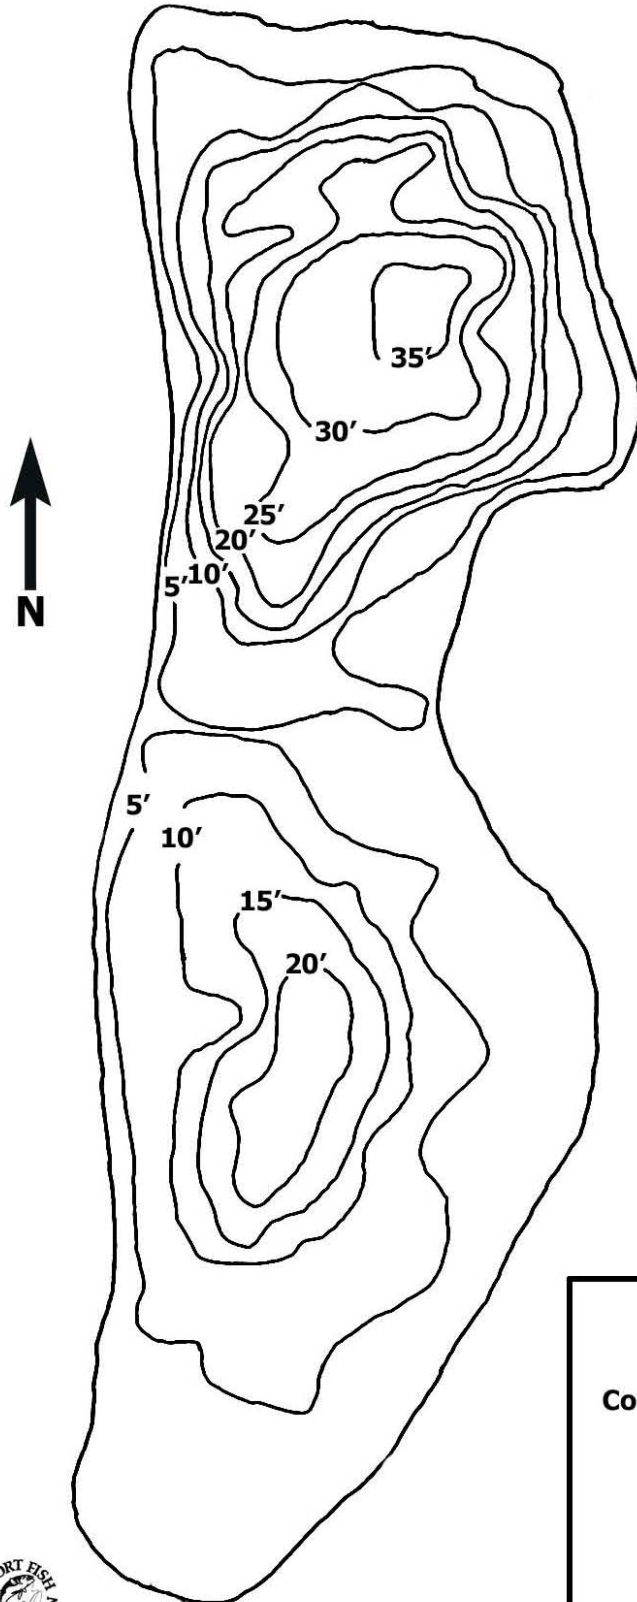

## Region 3

# Hunns Lake

Not For Use in Navigation

## Hunns Lake

County: Dutchess

Town: Stanford

Surface Area: 64 Acres

Scale: 0  475 ft