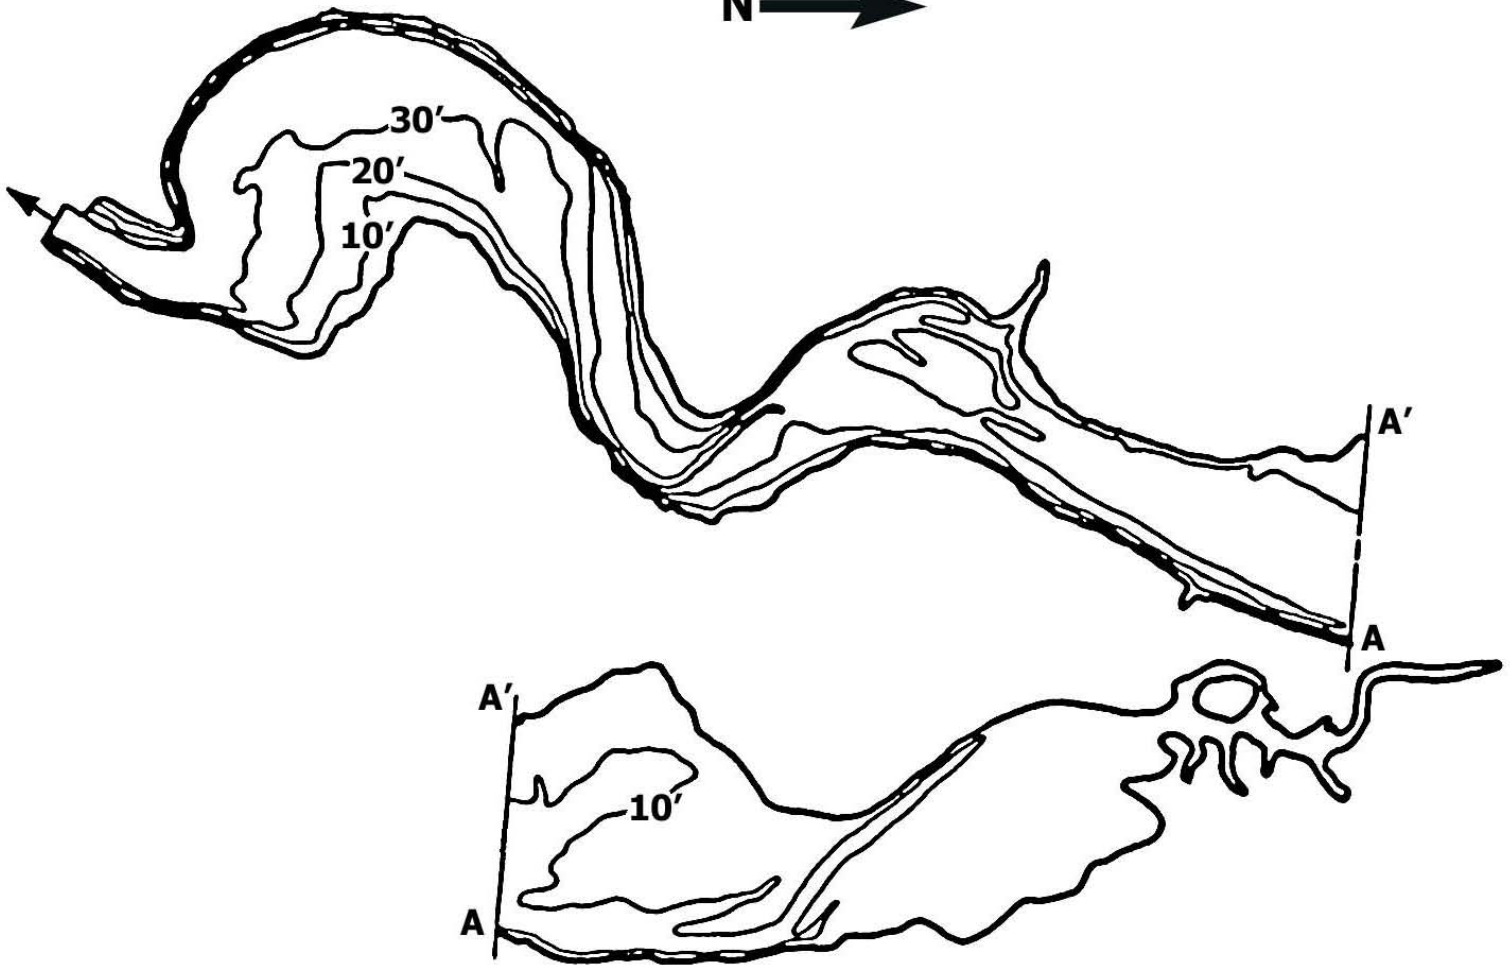

Region 4

East Sidney Reservoir

Not For Use in Navigation

East Sidney Reservoir

County: Delaware

Town: Sidney,
Franklin

Surface Area: 190 Acres

Mean Depth: 24ft

Fish Species Present: Brown Bullhead, Largemouth Bass,
Pumpkinseed, Smallmouth Bass, Yellow Perch

Scale: 0 1040 ft