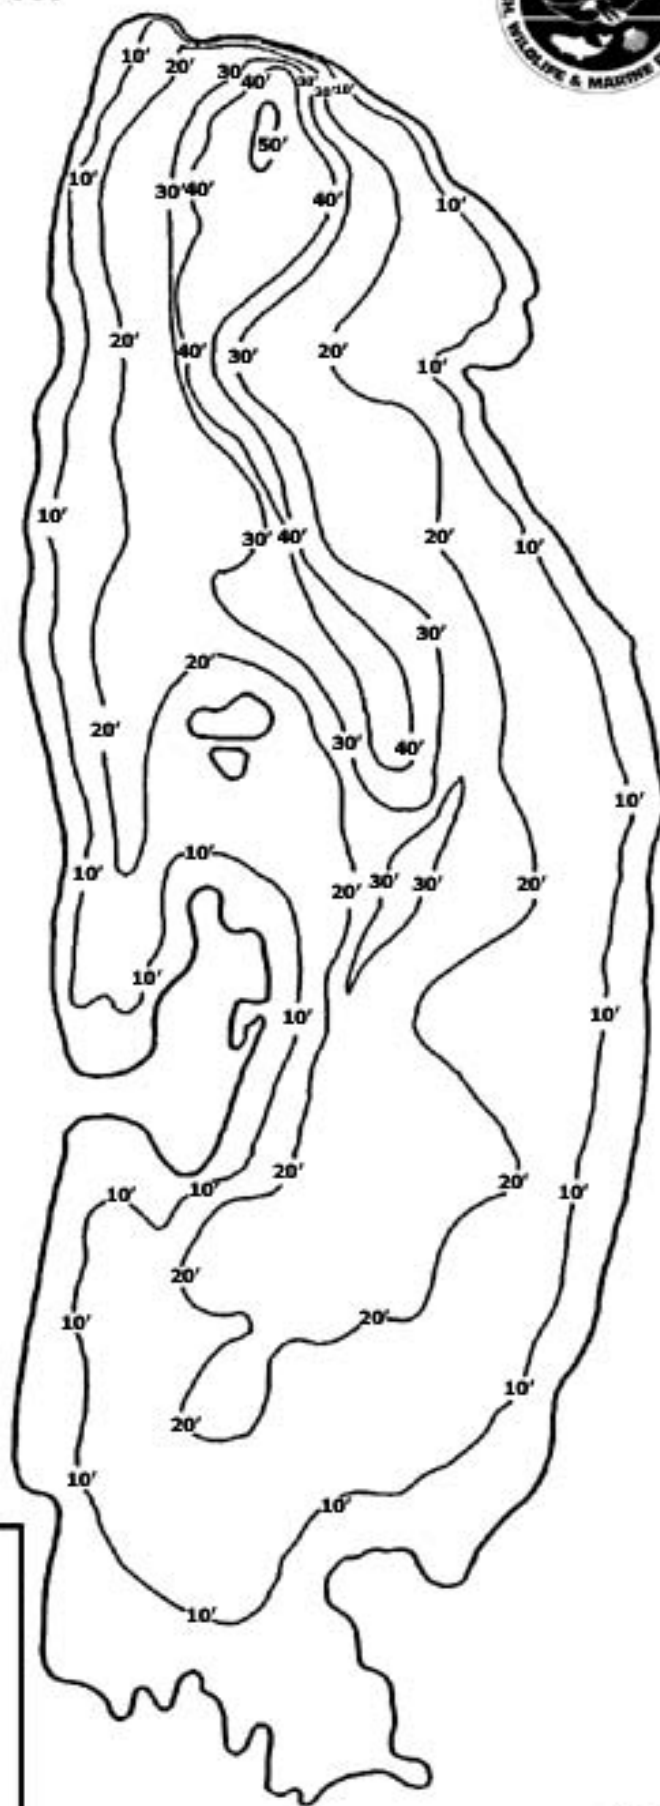

Region 7

DeRuyter Reservoir

Not For Use in Navigation

DeRuyter Reservoir

County: Madison

Town: DeRuyter

Surface Area: 557 acres

Fish Species Present: Largemouth Bass, Smallmouth Bass, Walleye, Chain Pickerel, Black Crappie, Pumpkinseed, Bluegill, Rock Bass, Yellow Perch.

0 2,000 ft