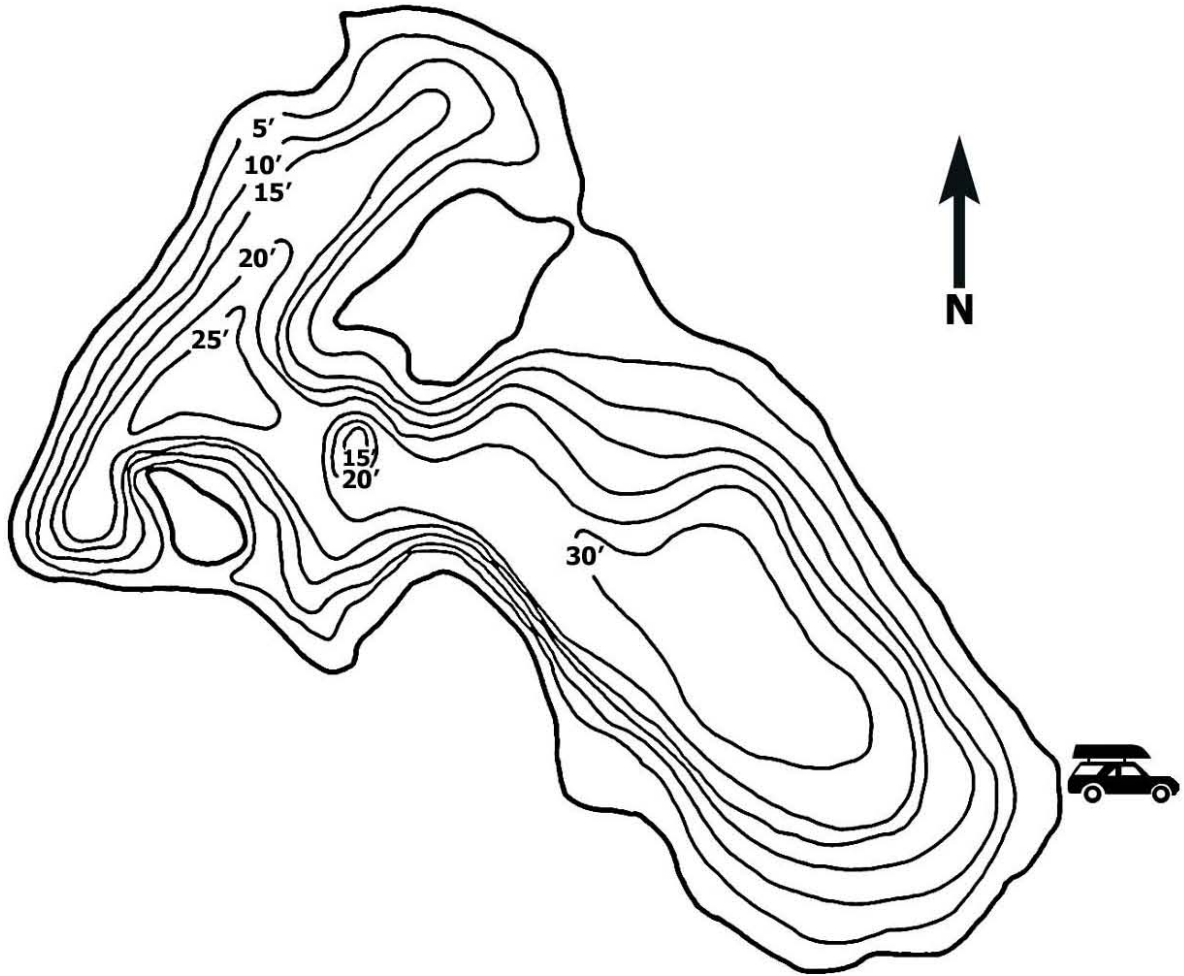

Region 4

Copake Lake

Not For Use in Navigation

Copake Lake

County: Columbia

Town: Copake

Surface Area: 410 Acres

Mean Depth: 16ft

Fish Species Present: Bluegill, Brown Bullhead, Black Crappie, Smallmouth Bass, Largemouth Bass, Pumpkinseed, White Perch, Yellow Perch

Scale: 0  1260 ft