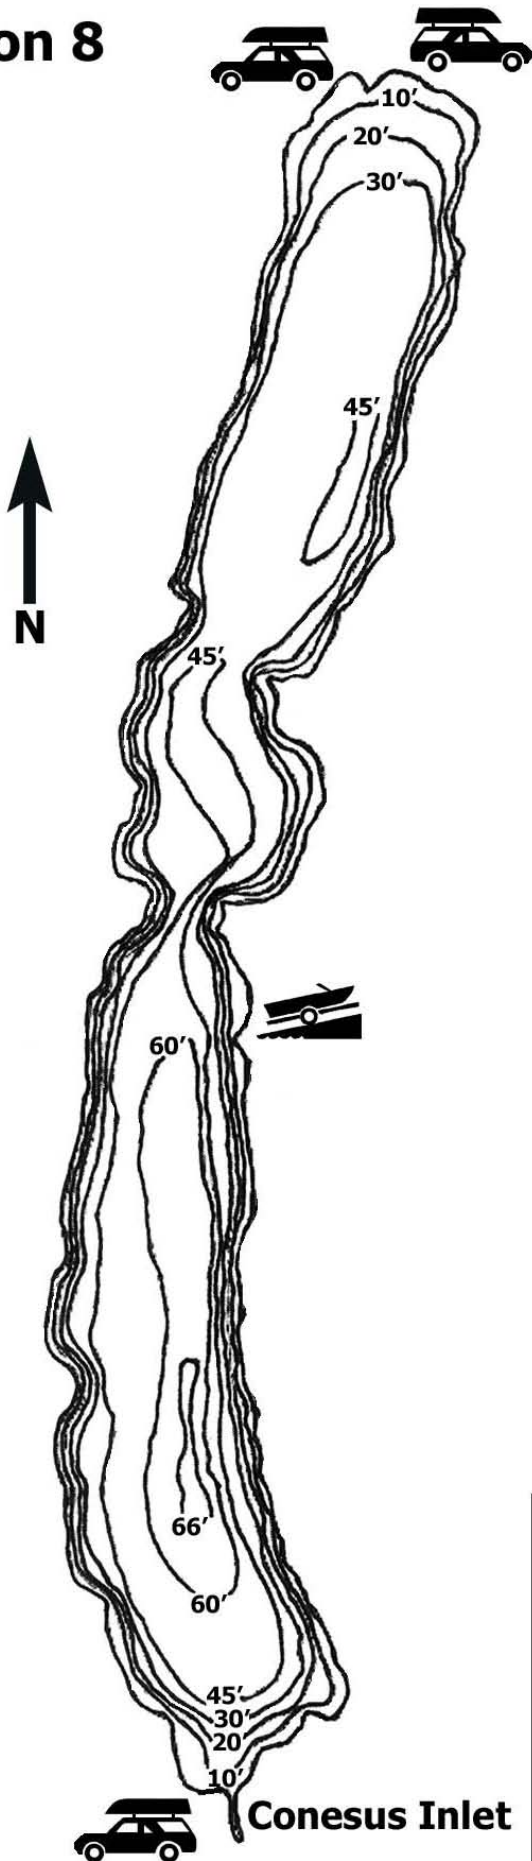

Region 8

Conesus Lake

Not For Use in Navigation

Conesus Lake

County: Livingston

Town: Livonia,
Conesus, Geneseo

Surface Area: 3,400 Acres

Fish Species Present: Walleye, Northern Pike, Yellow Perch,
Smallmouth Bass, Largemouth Bass

Scale: 0  5,000 ft