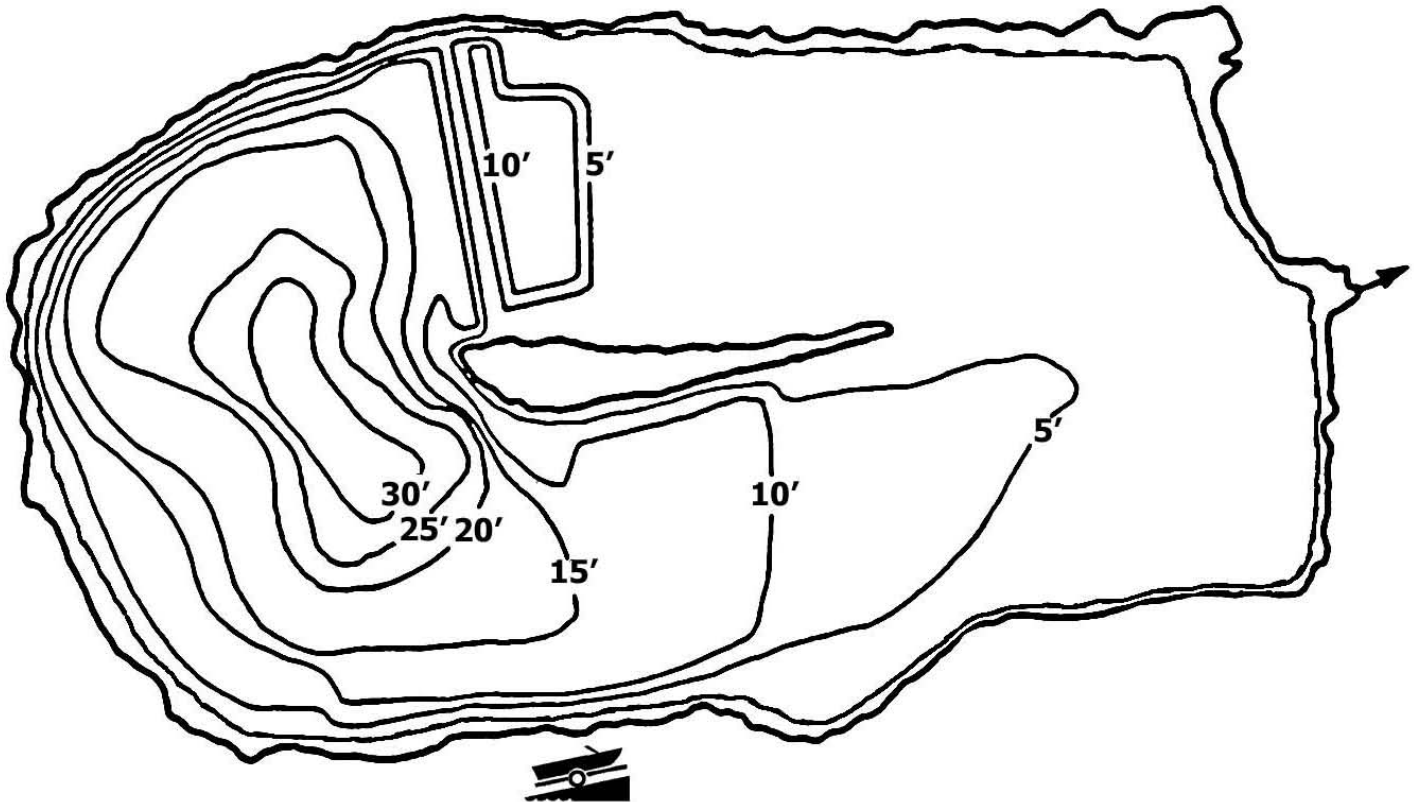

Region 4

Collins Lake

Not For Use in Navigation

Collins Lake

County: Schenectady

Town: Glenville

Surface Area: 56.3 Acres

Mean Depth: 10ft

Fish Species Present: Bluegill, Brown Bullhead, Black Crappie, Largemouth Bass, Pumpkinseed, White Crappie, Yellow Perch

Scale: 0  375 ft