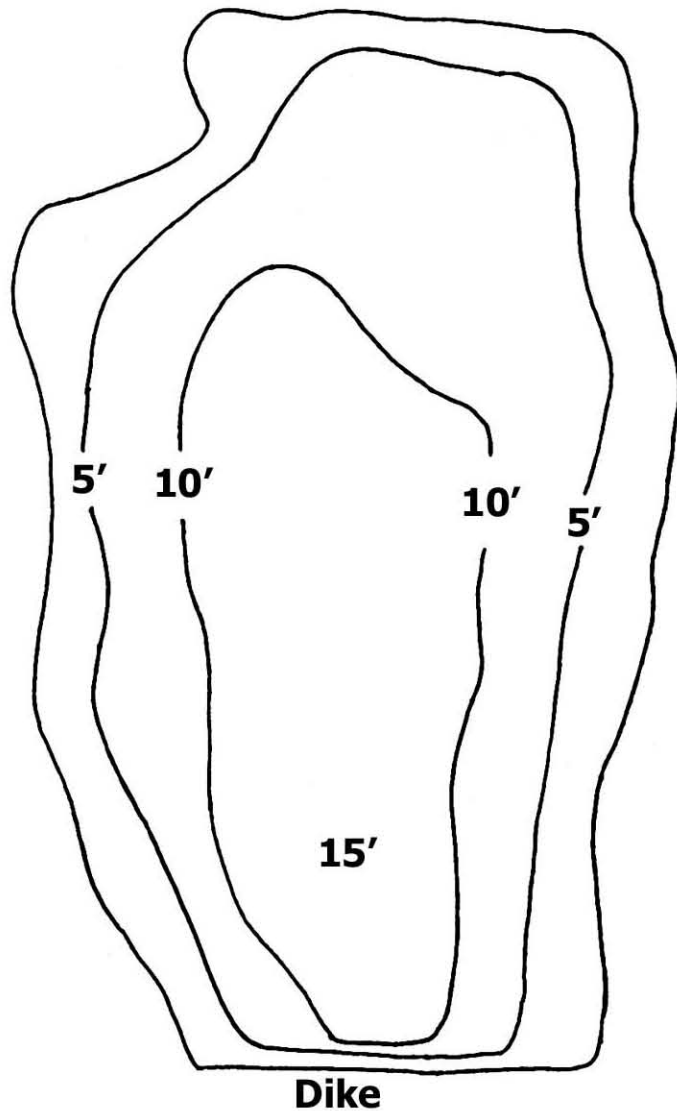

Region 4

Basswood Pond

Not For Use in Navigation

Basswood Pond

County: Otsego

Town: Burlington

Surface Area: 15.6 Acres

Fish Species Present: Brook Trout, Rainbow Trout

Scale: 0  170 ft