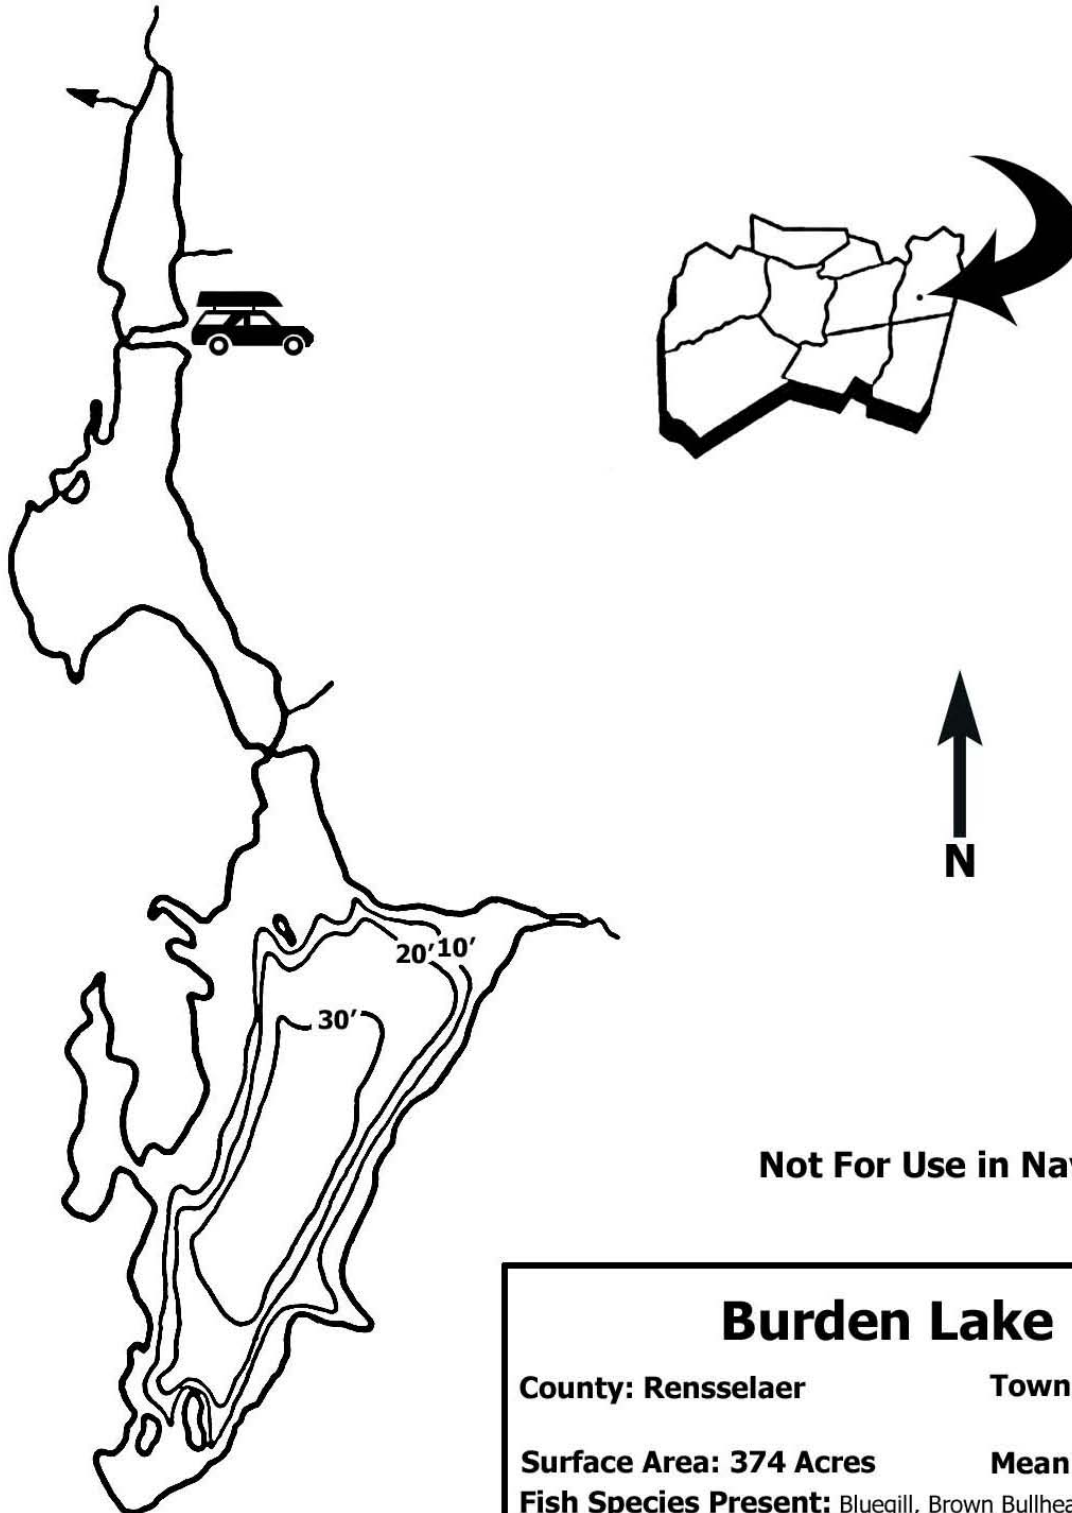

## Region 4

# Burden Lake

**Not For Use in Navigation**

## Burden Lake

**County:** Rensselaer

**Town:** Sand Lake,  
Nassau

**Surface Area:** 374 Acres

**Mean Depth:** 10ft

**Fish Species Present:** Bluegill, Brown Bullhead, Black Crappie,  
Largemouth Bass, Chain Pickerel, Pumpkinseed, Rock Bass, White Perch,  
Yellow Perch, Walleye

**Scale:** 0 1500 ft