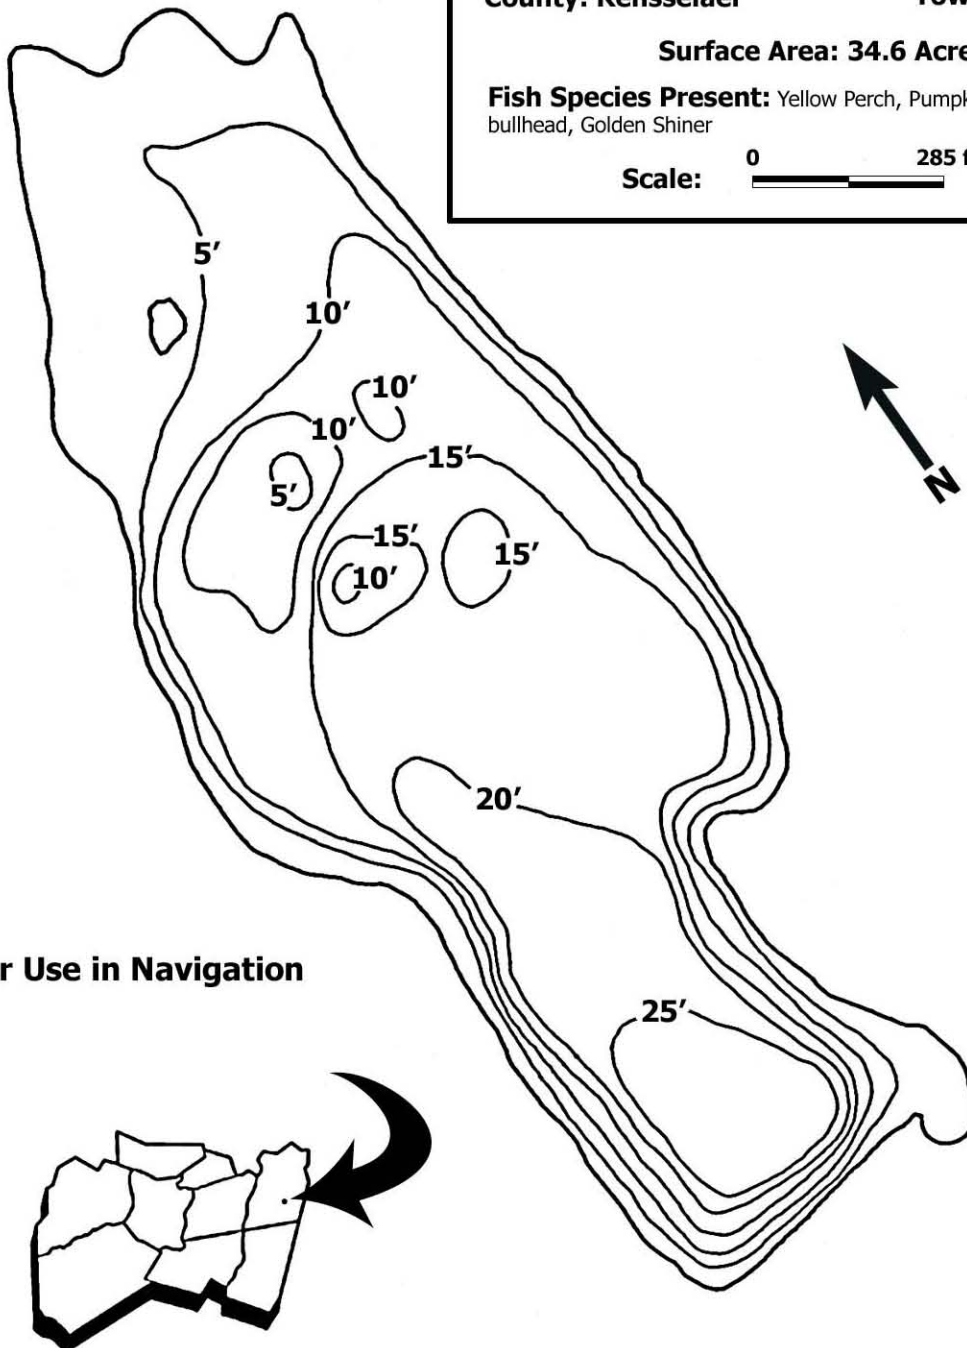

Region 4

Black River Pond

Black River Pond

County: Rensselaer

Town: Berlin

Surface Area: 34.6 Acres

Fish Species Present: Yellow Perch, Pumpkinseed, Brown
bullhead, Golden Shiner

Scale: 0  285 ft

Not For Use in Navigation