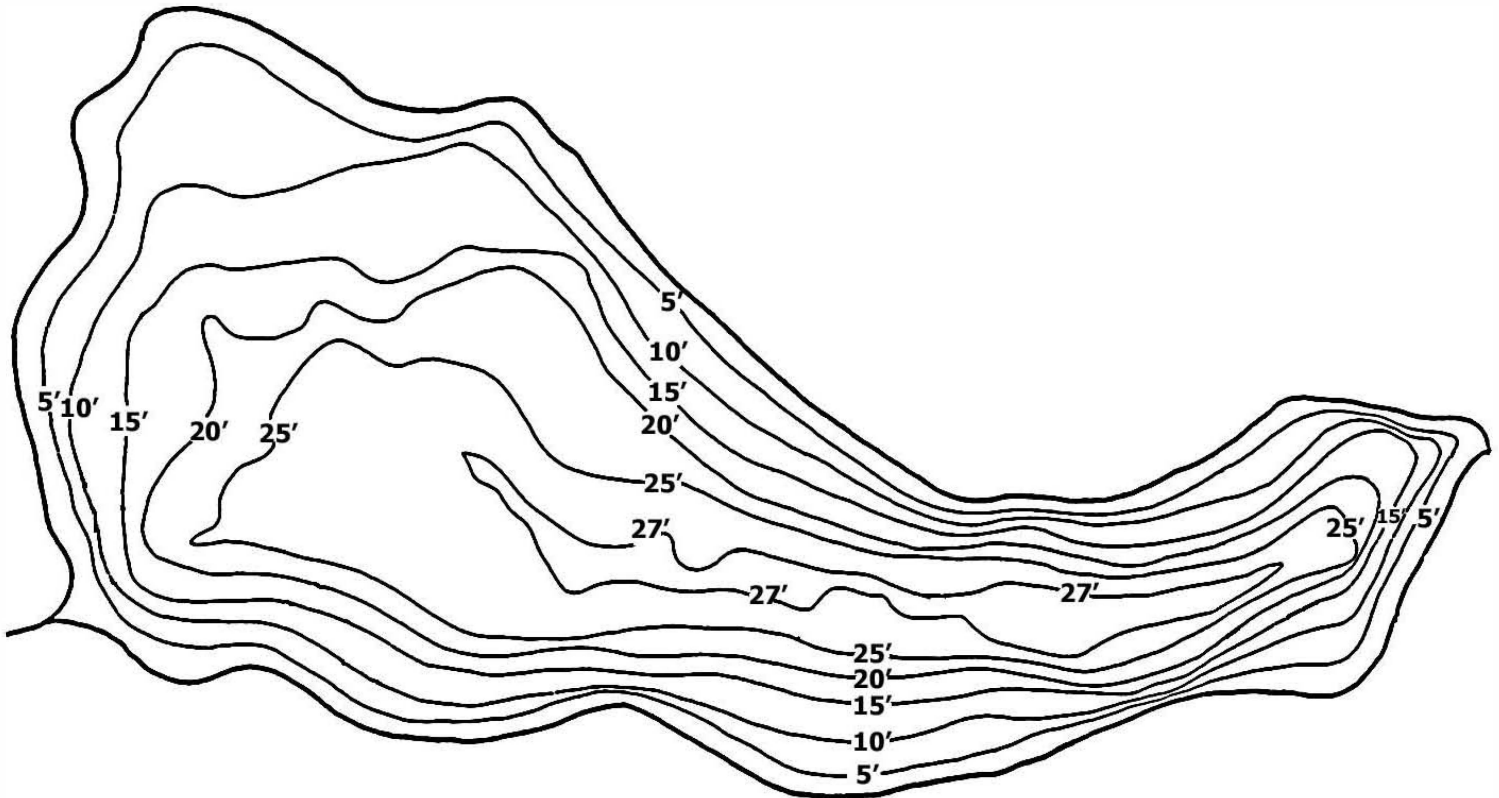

Region 7

Bradley Brook Reservoir (No Public Access)

Not For Use in Navigation

Bradley Brook Reservoir

County: Madison Town: Eaton

Surface Area: 137 Acres

Fish Species Present: Chain Pickerel, Pumpkinseed, Rock Bass, Northern Pike, Yellow Perch, Brown Bullhead, Common Carp

Scale: 0  1,125 ft