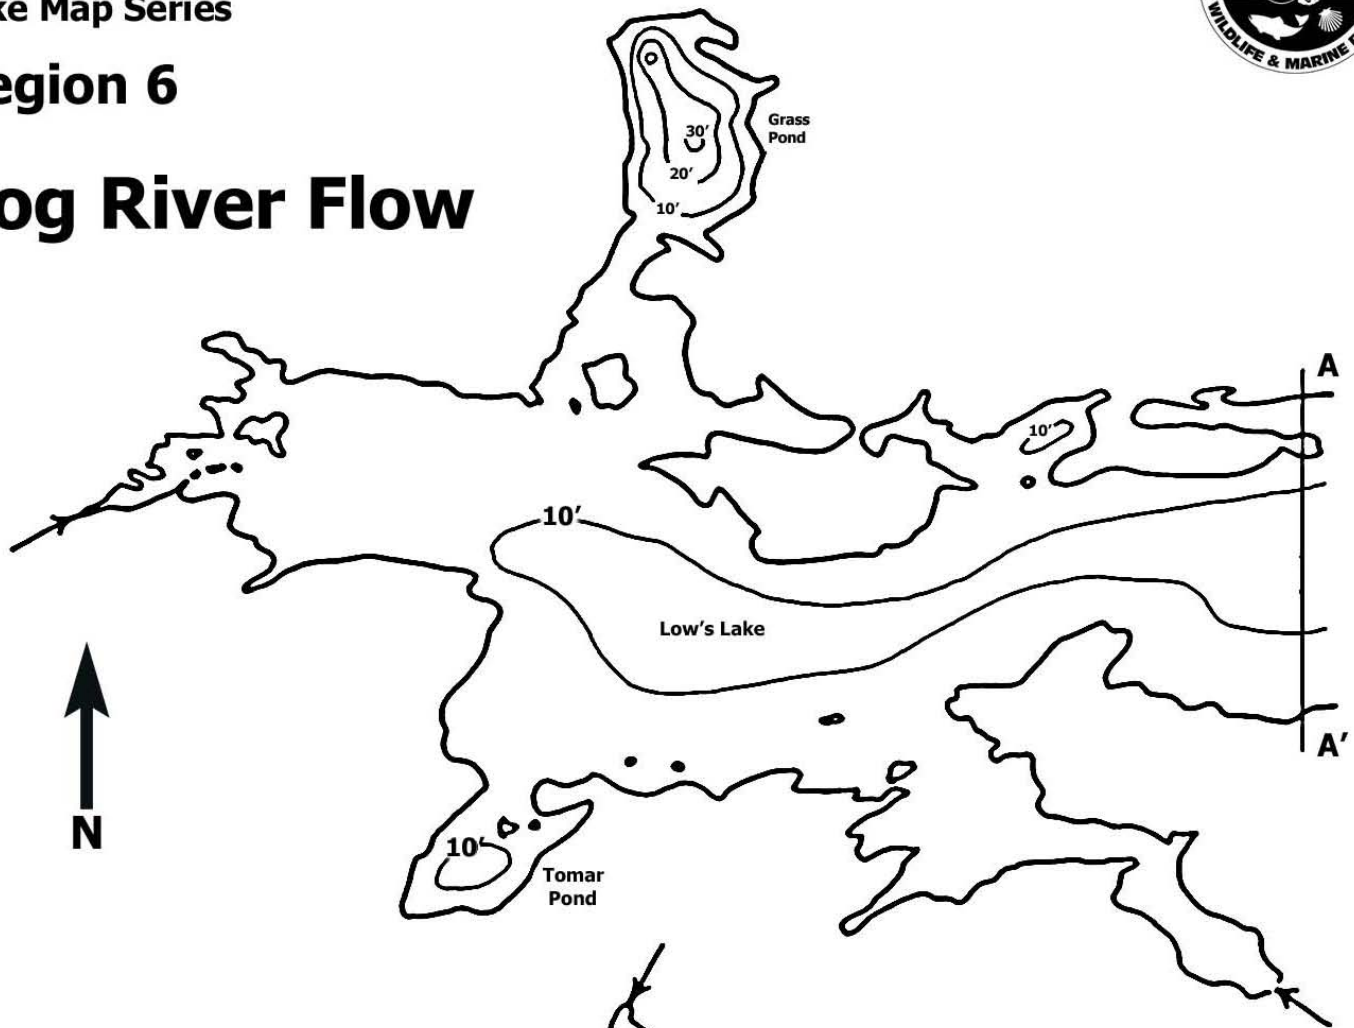

## Region 6

# Bog River Flow

Not For Use in Navigation

## Bog River Flow

County: St. Lawrence

Town: Clifton, Colton

Surface Area: 2,845 Acres

Mean Depth: 5.2ft

**Fish Species Present:** Brook Trout, Largemouth Bass,  
Brown Bullhead

Scale: 0  2,920 ft