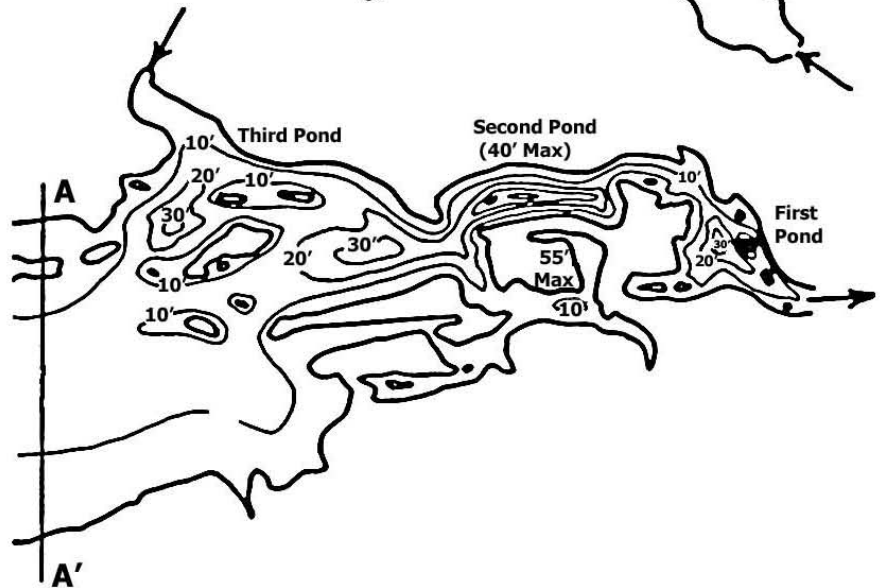

## Region 6

# Bog River Flow

Not For Use in Navigation

## Bog River Flow

County: St. Lawrence

Town: Clifton, Colton

Surface Area: 2,845 Acres

Mean Depth: 5.2ft

**Fish Species Present:** Brook Trout, Largemouth Bass,  
Brown Bullhead

Scale: 0  2,920 ft