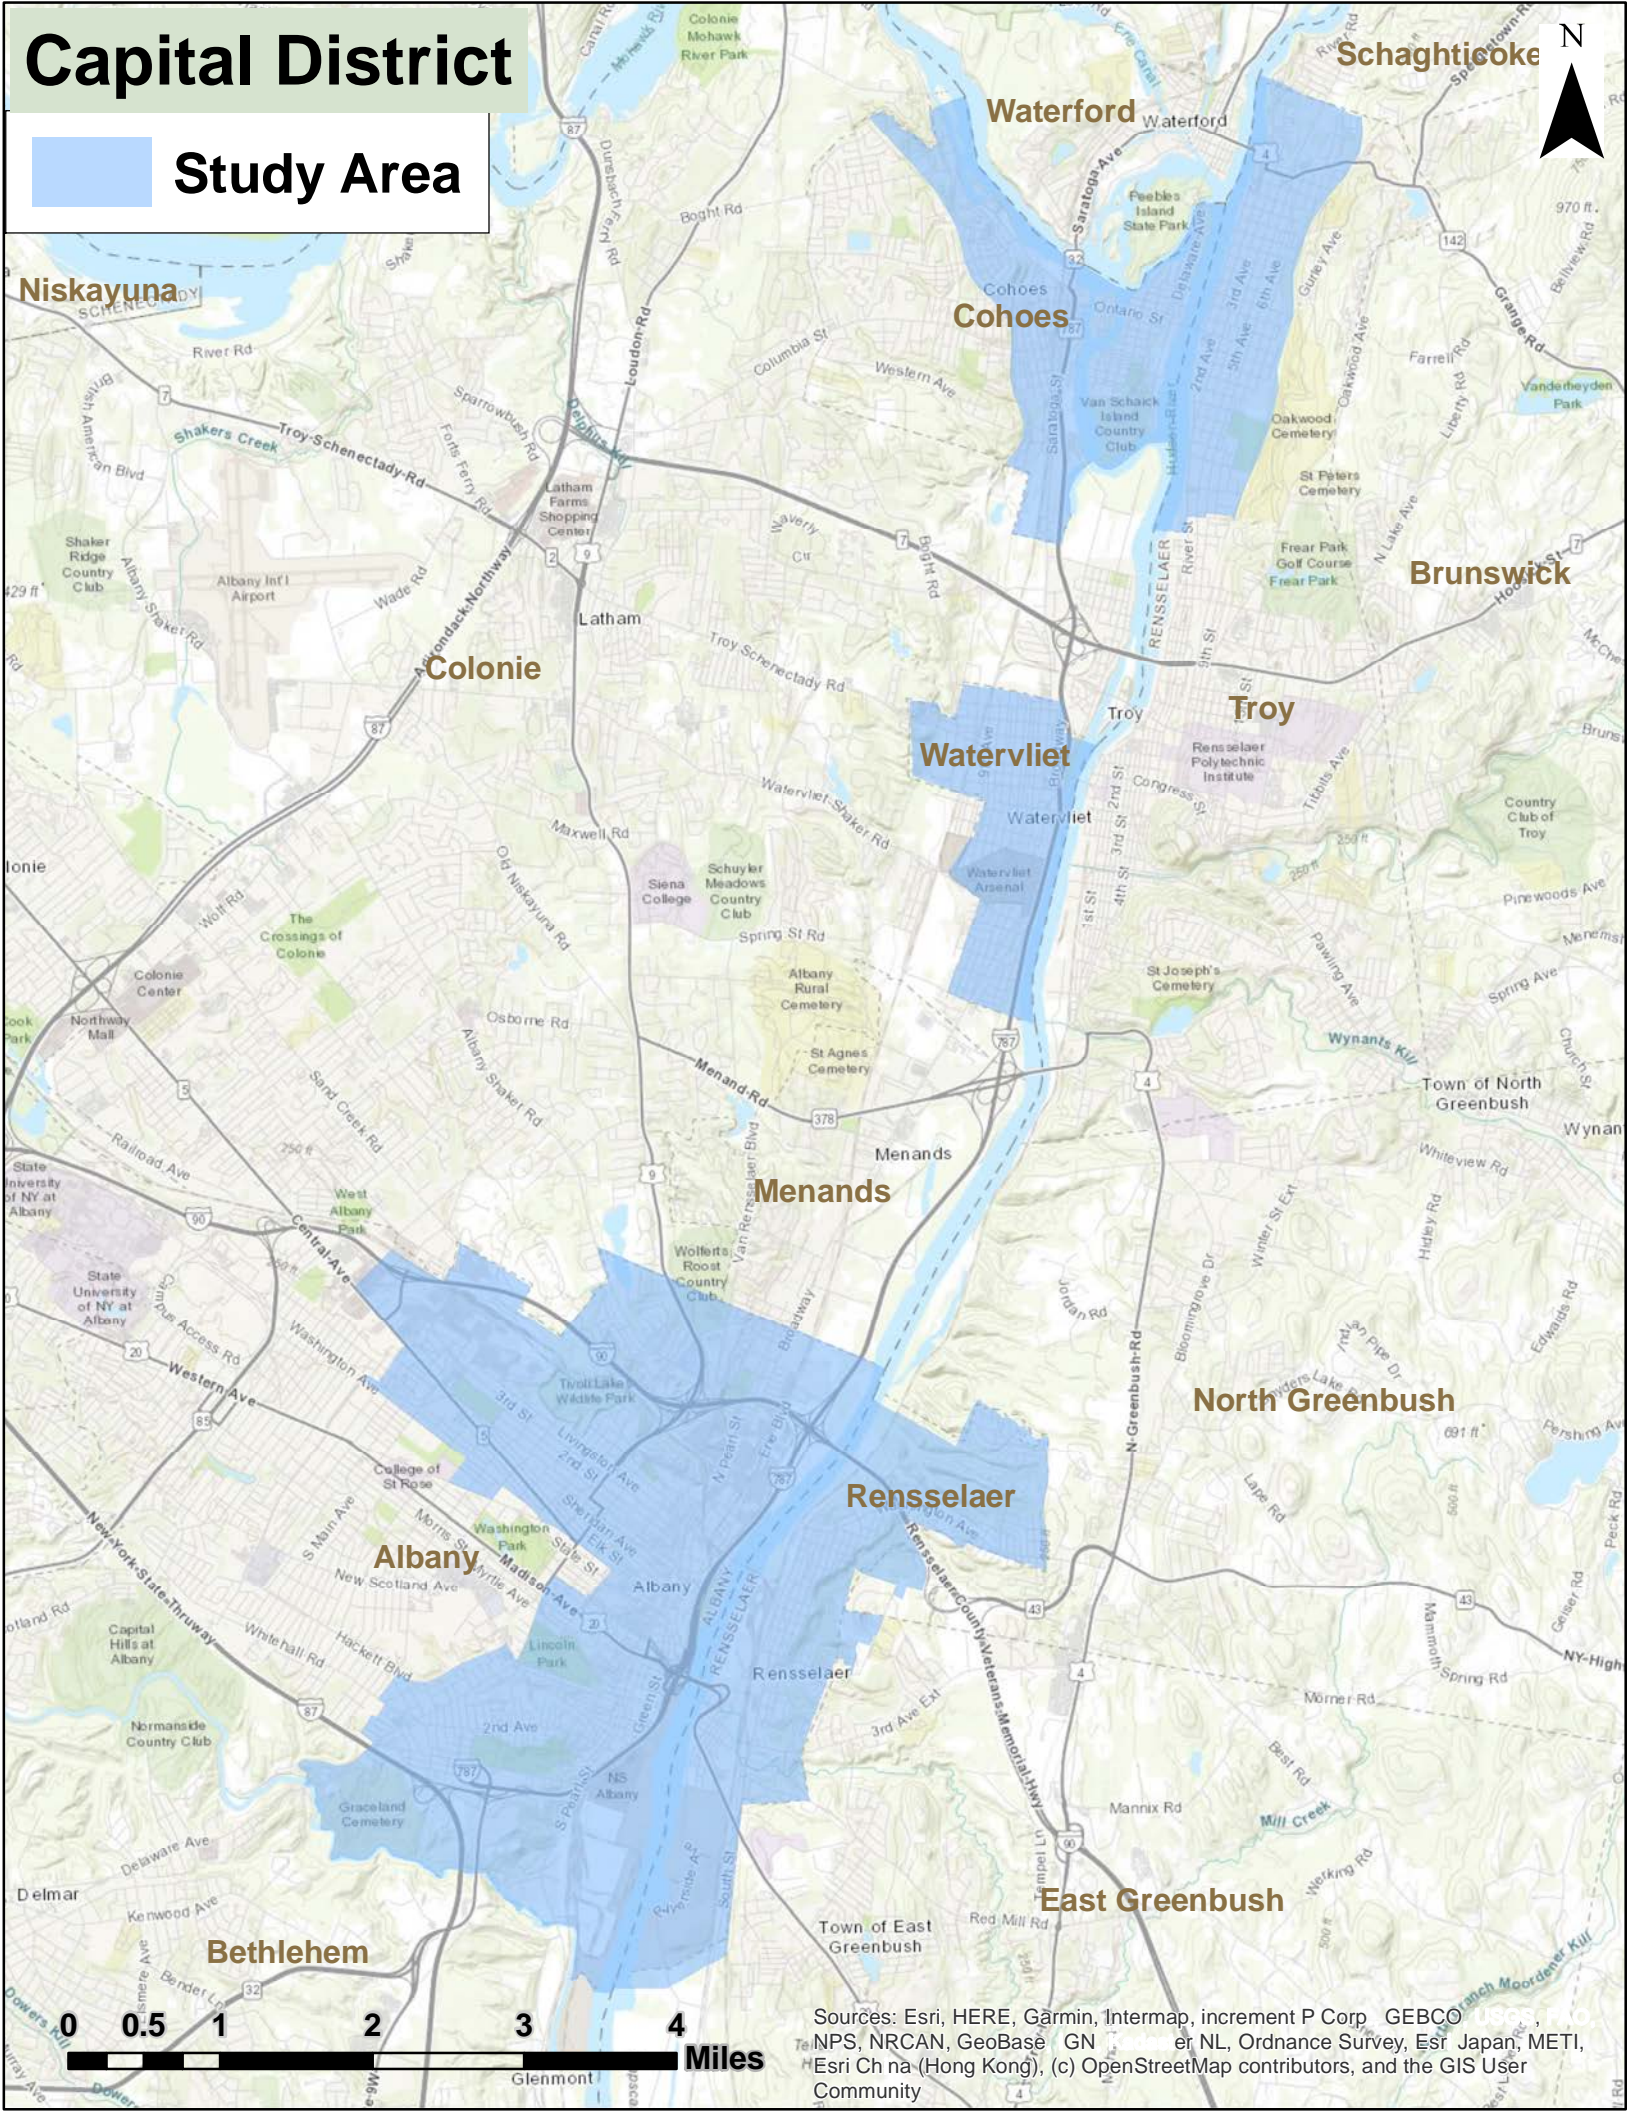

Capital District

Study Area

Schaghticoke
N

Waterford

Cohoes

Brunswick

Colonie

Troy

Watervliet

Menands

North Greenbush

Rensselaer

Albany

East Greenbush

Bethlehem

Sources: Esri, HERE, Garmin, Intermap, increment P Corp, GEBCO, USGS, NPS, NRCAN, GeoBase, IGN, Swisstopo, Svaen, Swisstopo, Esri Japan, METI, Esri China (Hong Kong), (c) OpenStreetMap contributors, and the GIS User Community