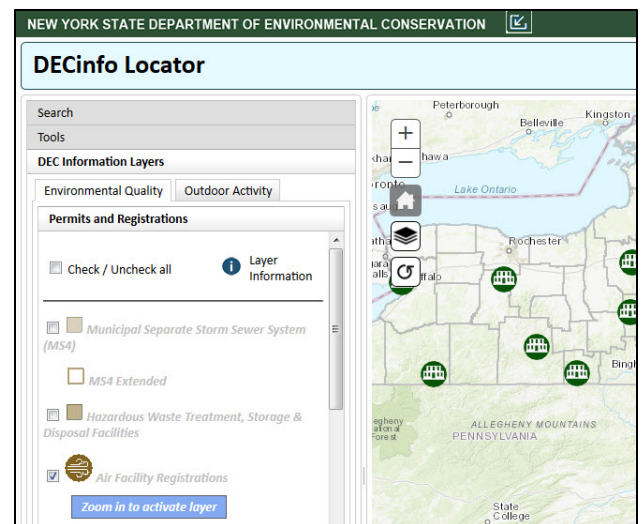

DECinfo Locator

Your Source for Documents and Information

Department of
Environmental
Conservation

DECinfo Locator is an interactive map that lets you access DEC documents and public data about the environmental quality of specific sites in New York State, as well as outdoor recreation information.

Many Layers Available

With more than 65 interactive data layers, DECinfo Locator lets users select what types of information they would like to see for a given location.

Multiple information layers can be activated at the same time, allowing users to see the many ways DEC is working to protect and enhance the state's environment and recreational opportunities.

We have a short feedback survey for your comments and encourage you to suggest new data layers you would like to see added.

DECinfo Locator Layer Categories

Environmental Quality

- Permits and Registrations
- Environmental Cleanup
- Environmental Monitoring
- Public Involvement
- Environmentally Sensitive Areas
- Legal Information