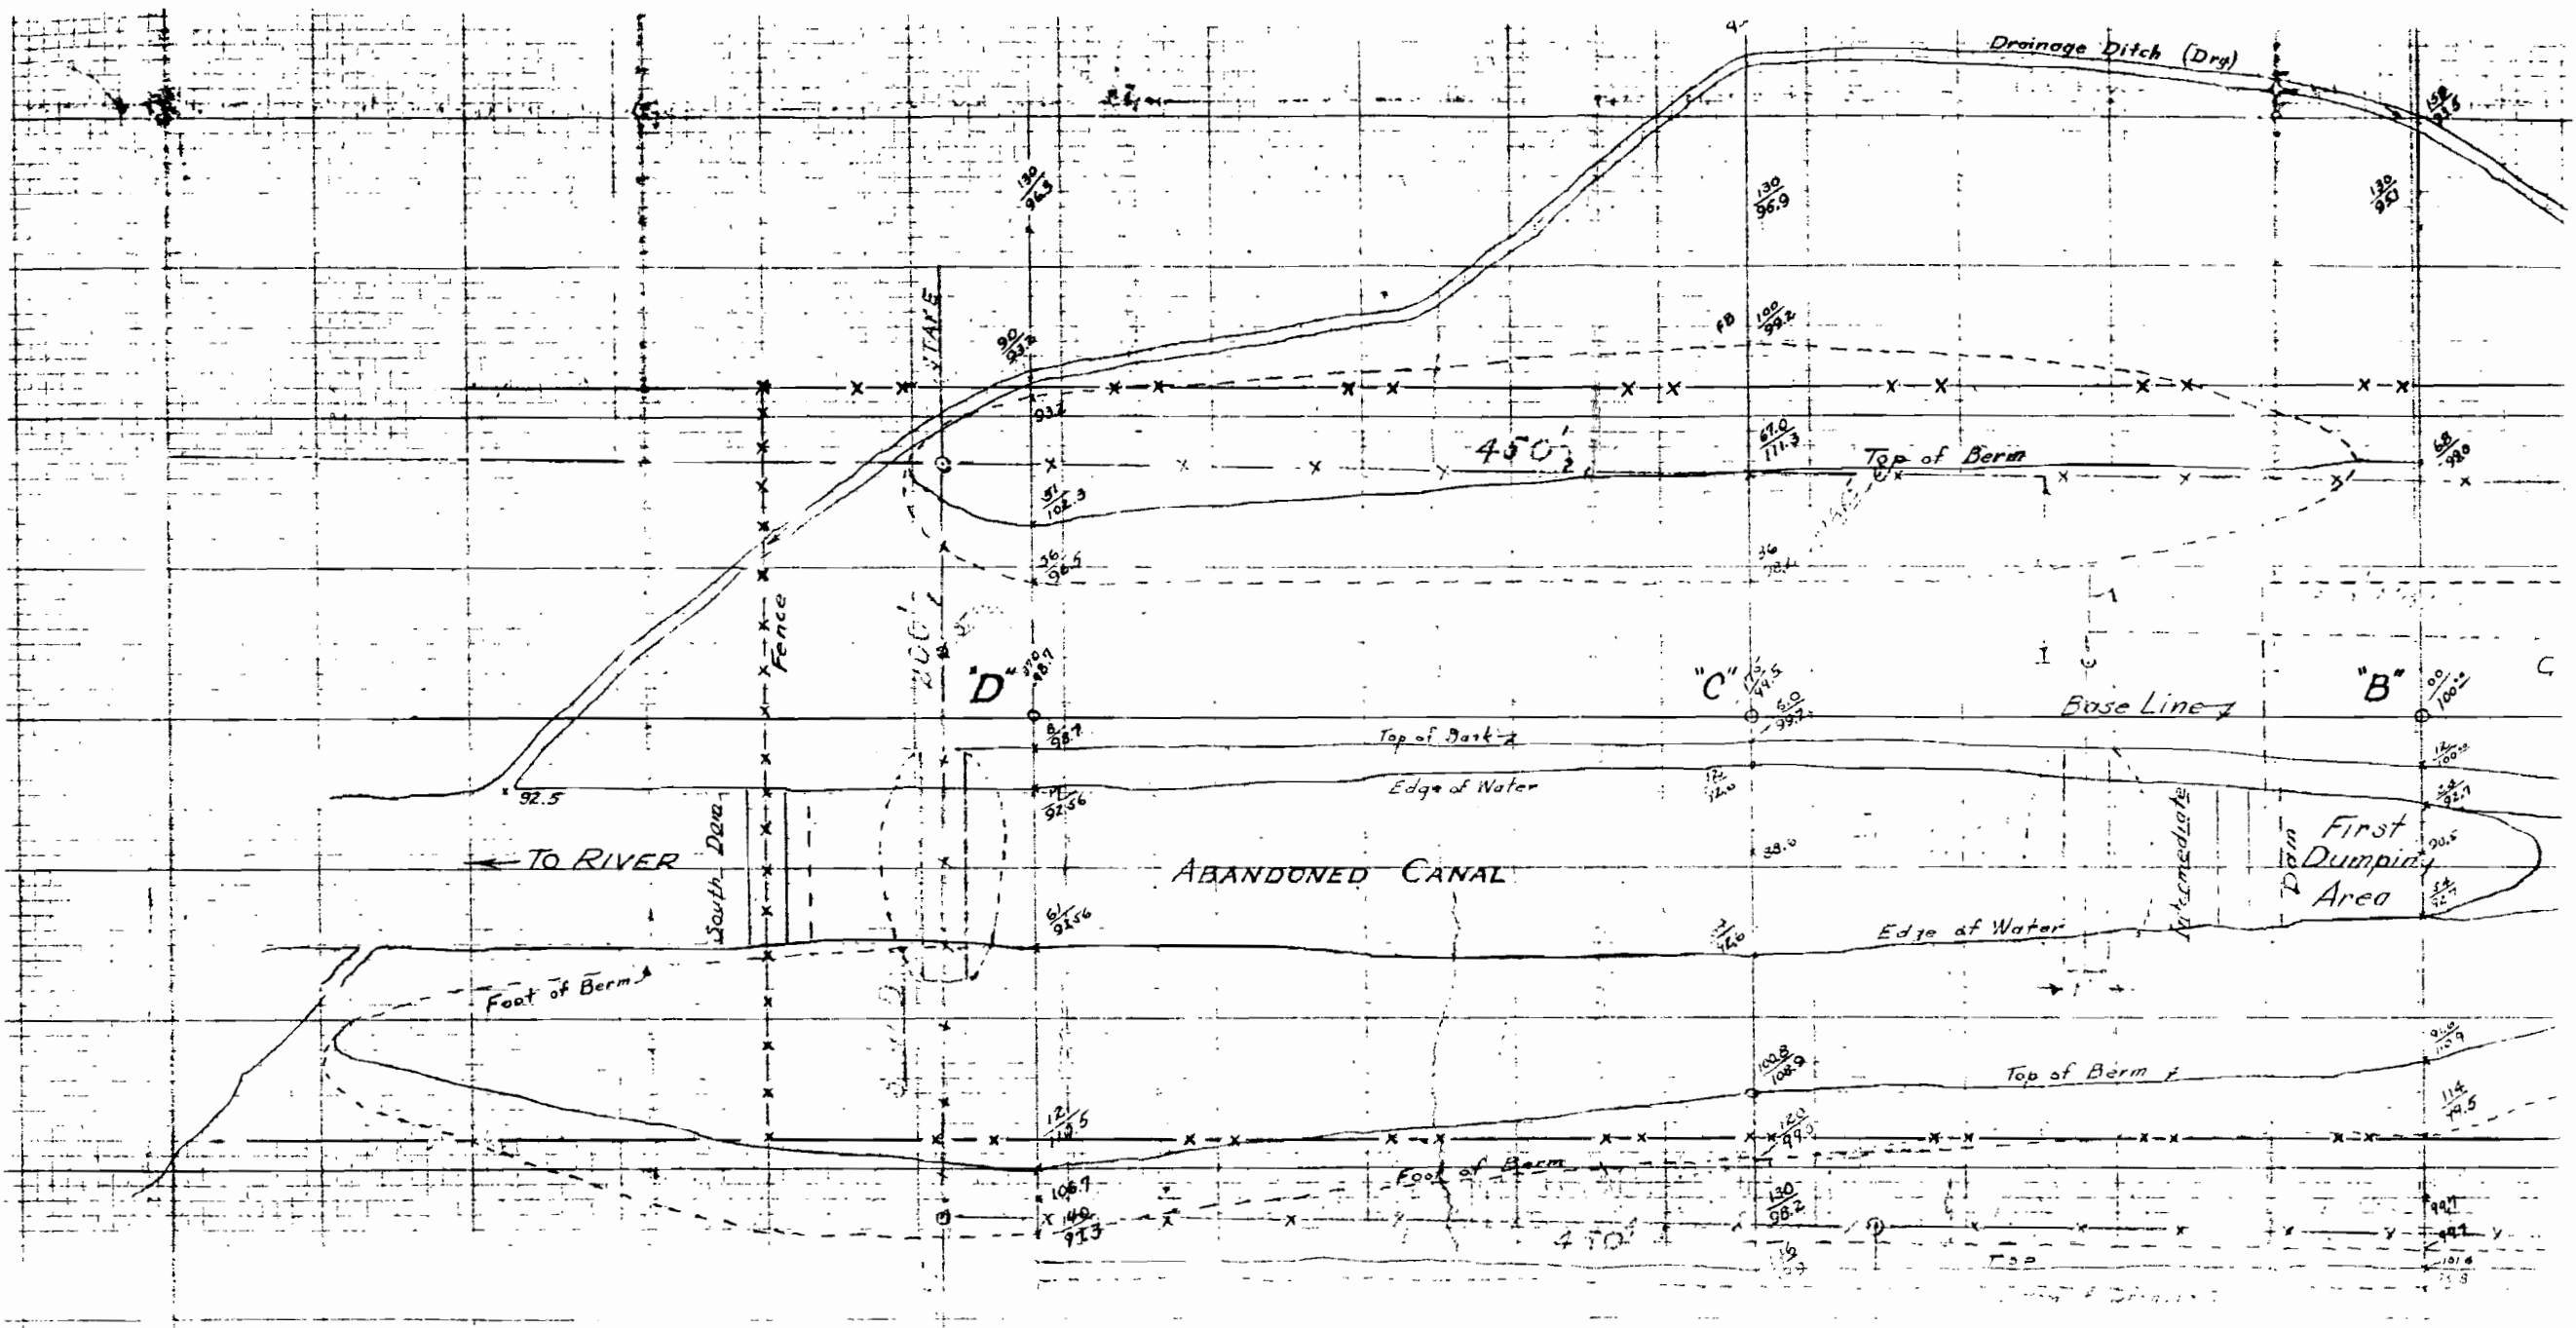

9.8' Close to Frontier thru Canal

33" ON LARGE MAP

3-367

9971 - Island  
Canal - Island  
1.5"

2.1"  
3.0"  
1.5"

9971

STANDARD  
 SECTION D 110  
 MADE IN U.S.A.

NEWELL & LUTHER  
 NEW YORK

PLAN  
SCALE 1" = 40'

TRADE STANDARD MARK  
REG. U.S. PAT. OFF.  
CROSS SECTION 10 X 10  
100% RECYCLED PAPER  
MADE IN U.S.A.

142-011-115-EP-01  
11/1/11