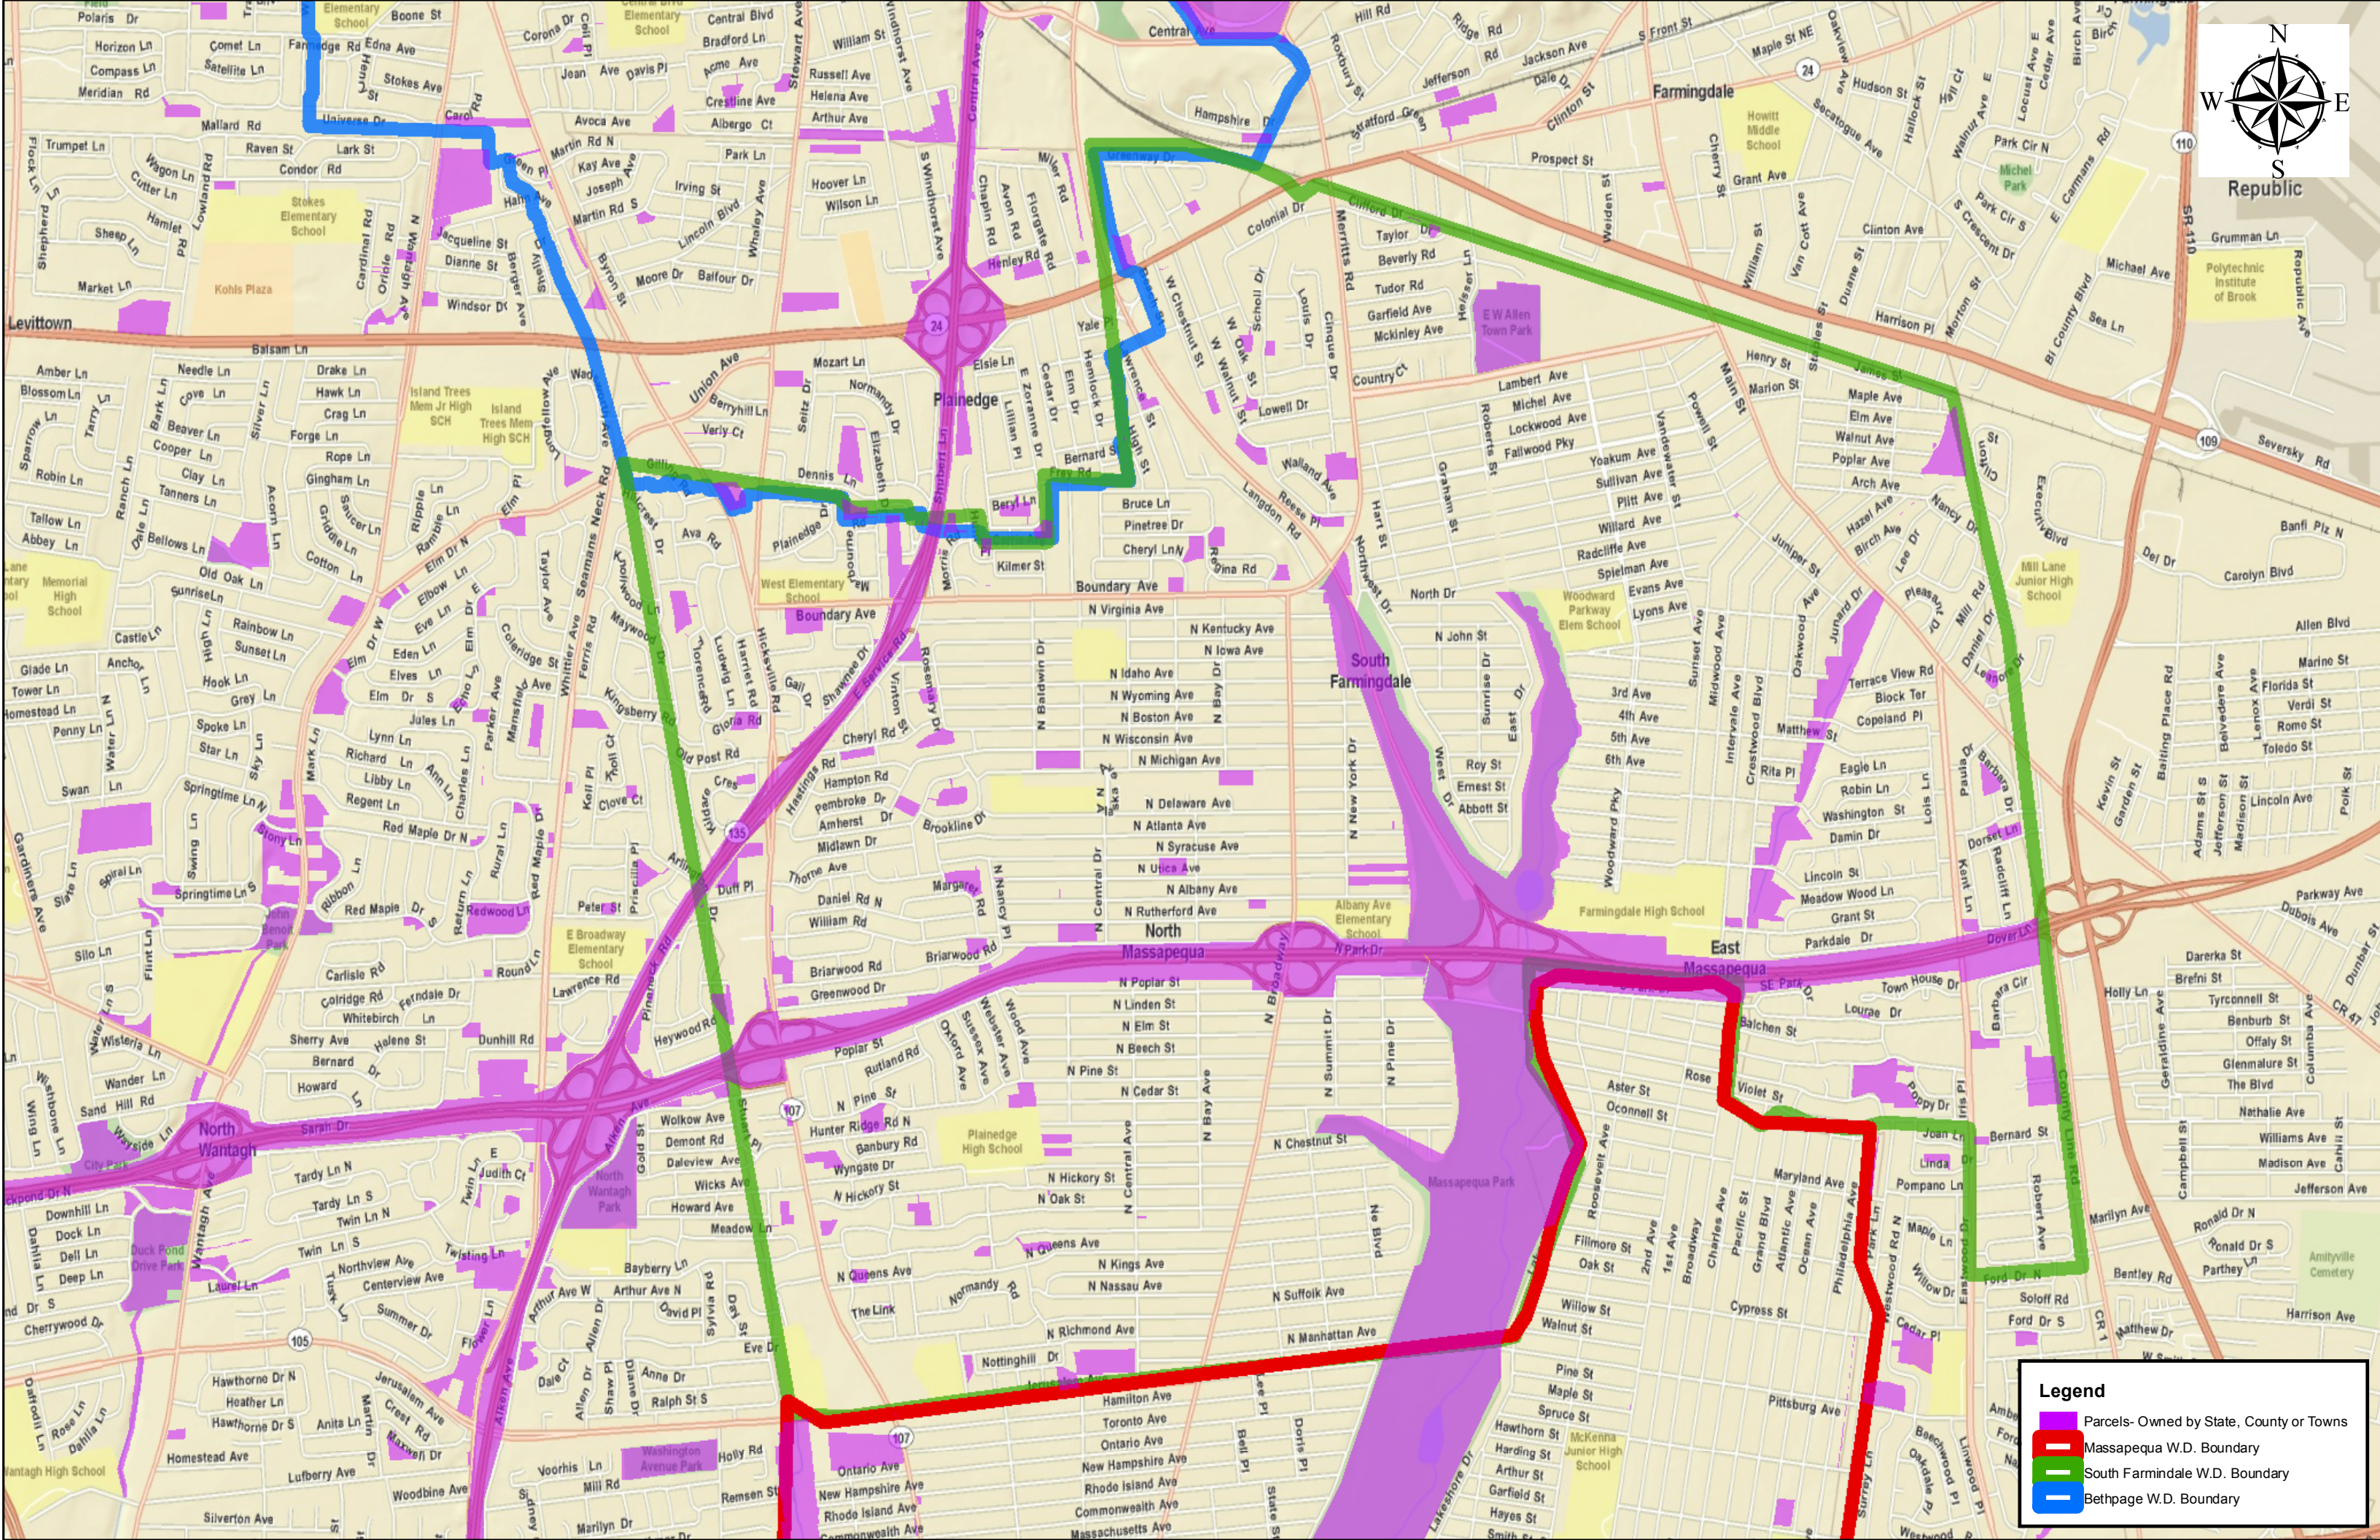

Republic

Legend

- Parcels - Owned by State, County or Towns
- Massapequa W.D. Boundary
- South Farmdale W.D. Boundary
- Bethpage W.D. Boundary