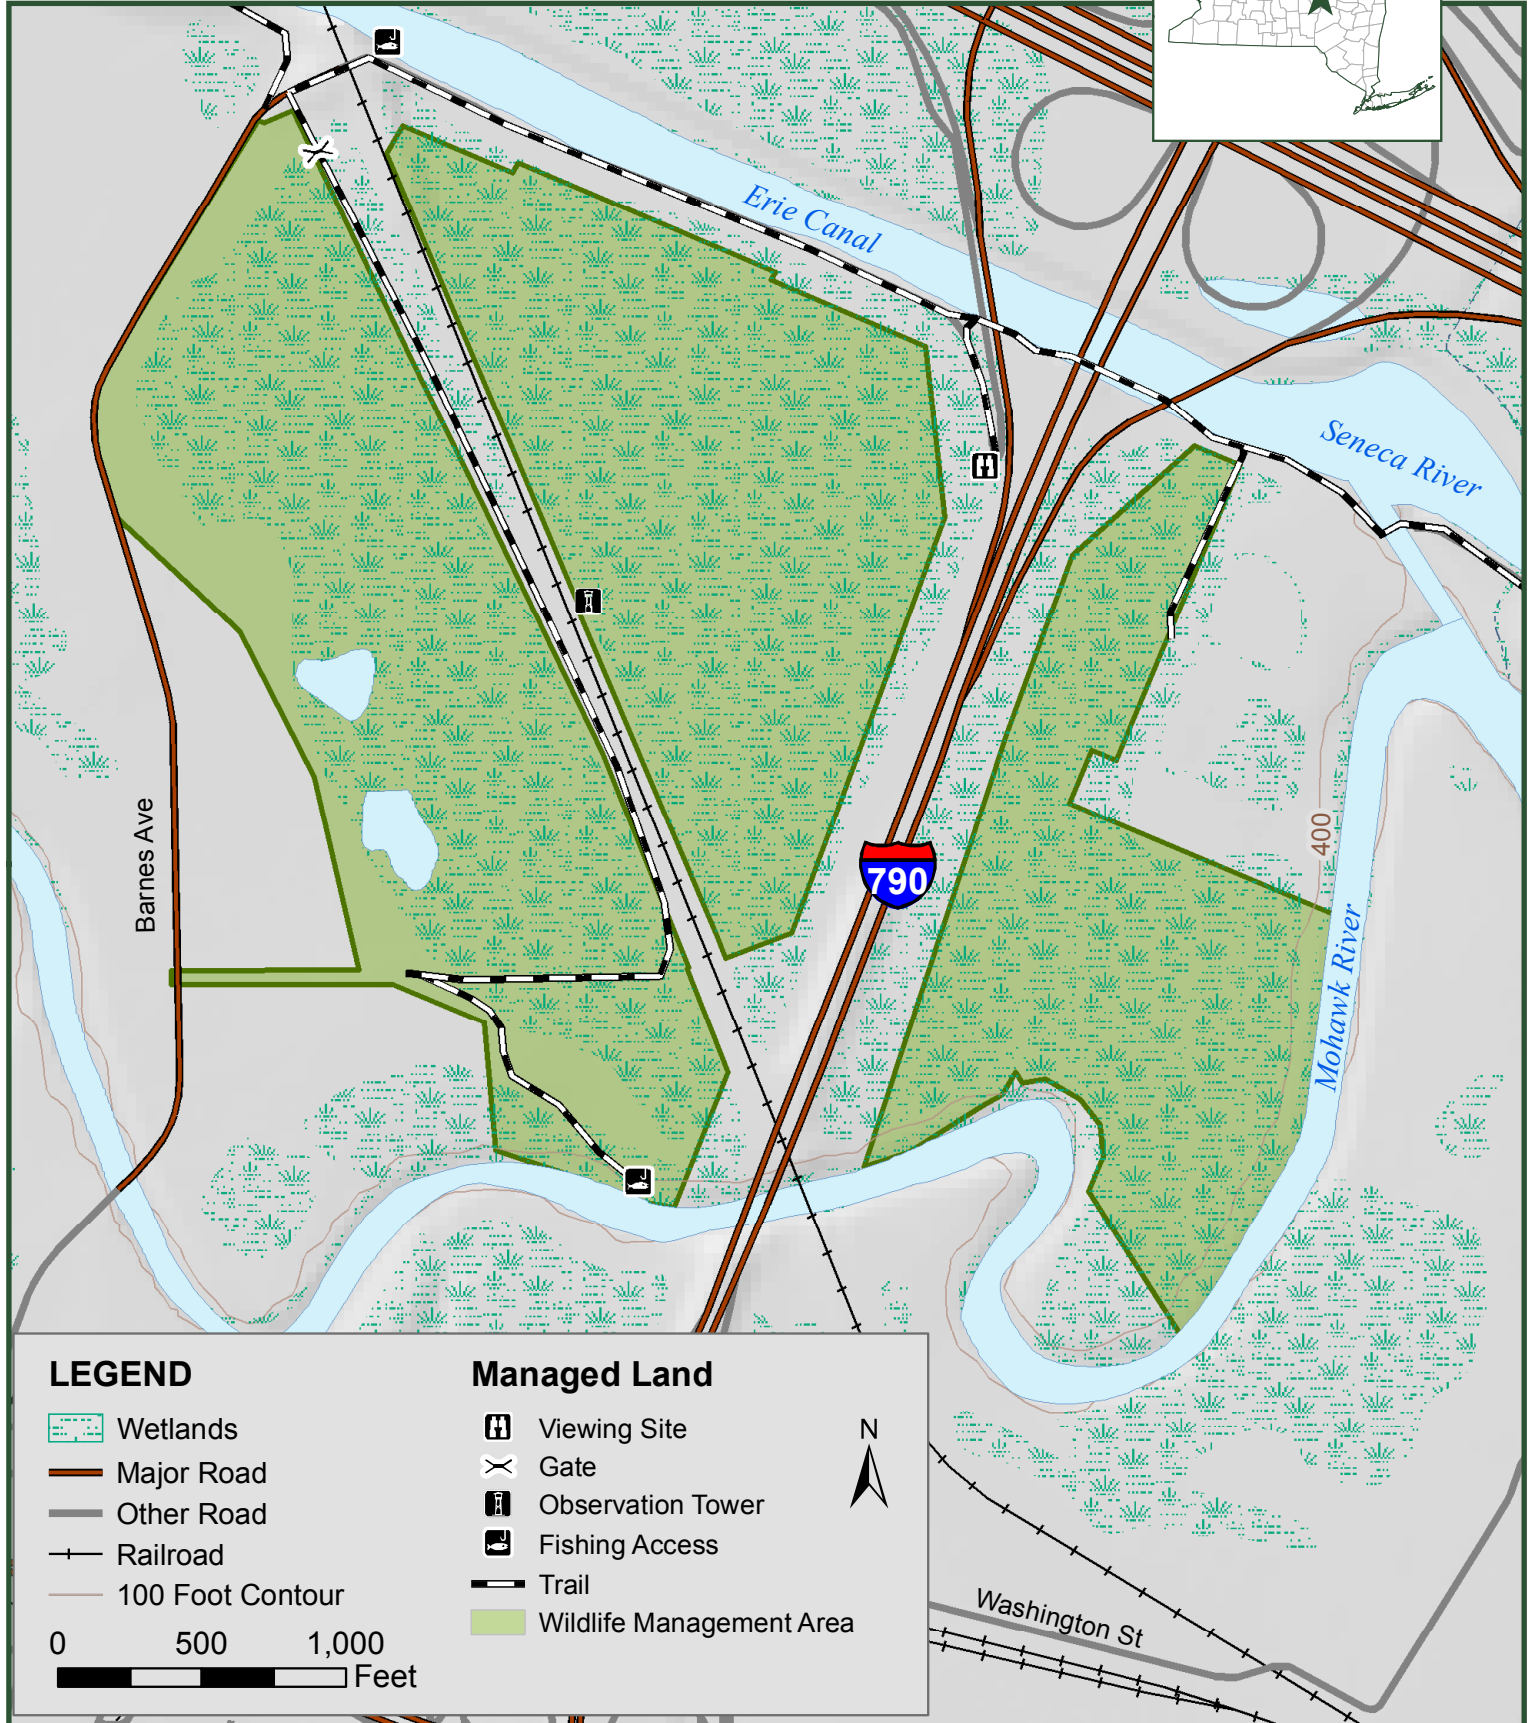

# UTICA MARSH

Wildlife Management Area

## LEGEND

- Wetlands
- Major Road
- Other Road
- Railroad
- 100 Foot Contour

0 500 1,000  
Feet

## Managed Land

- Viewing Site
- Gate
- Observation Tower
- Fishing Access
- Trail
- Wildlife Management Area

Department of  
Environmental  
Conservation

Utica, Oneida Co.; Marcy, Oneida Co.