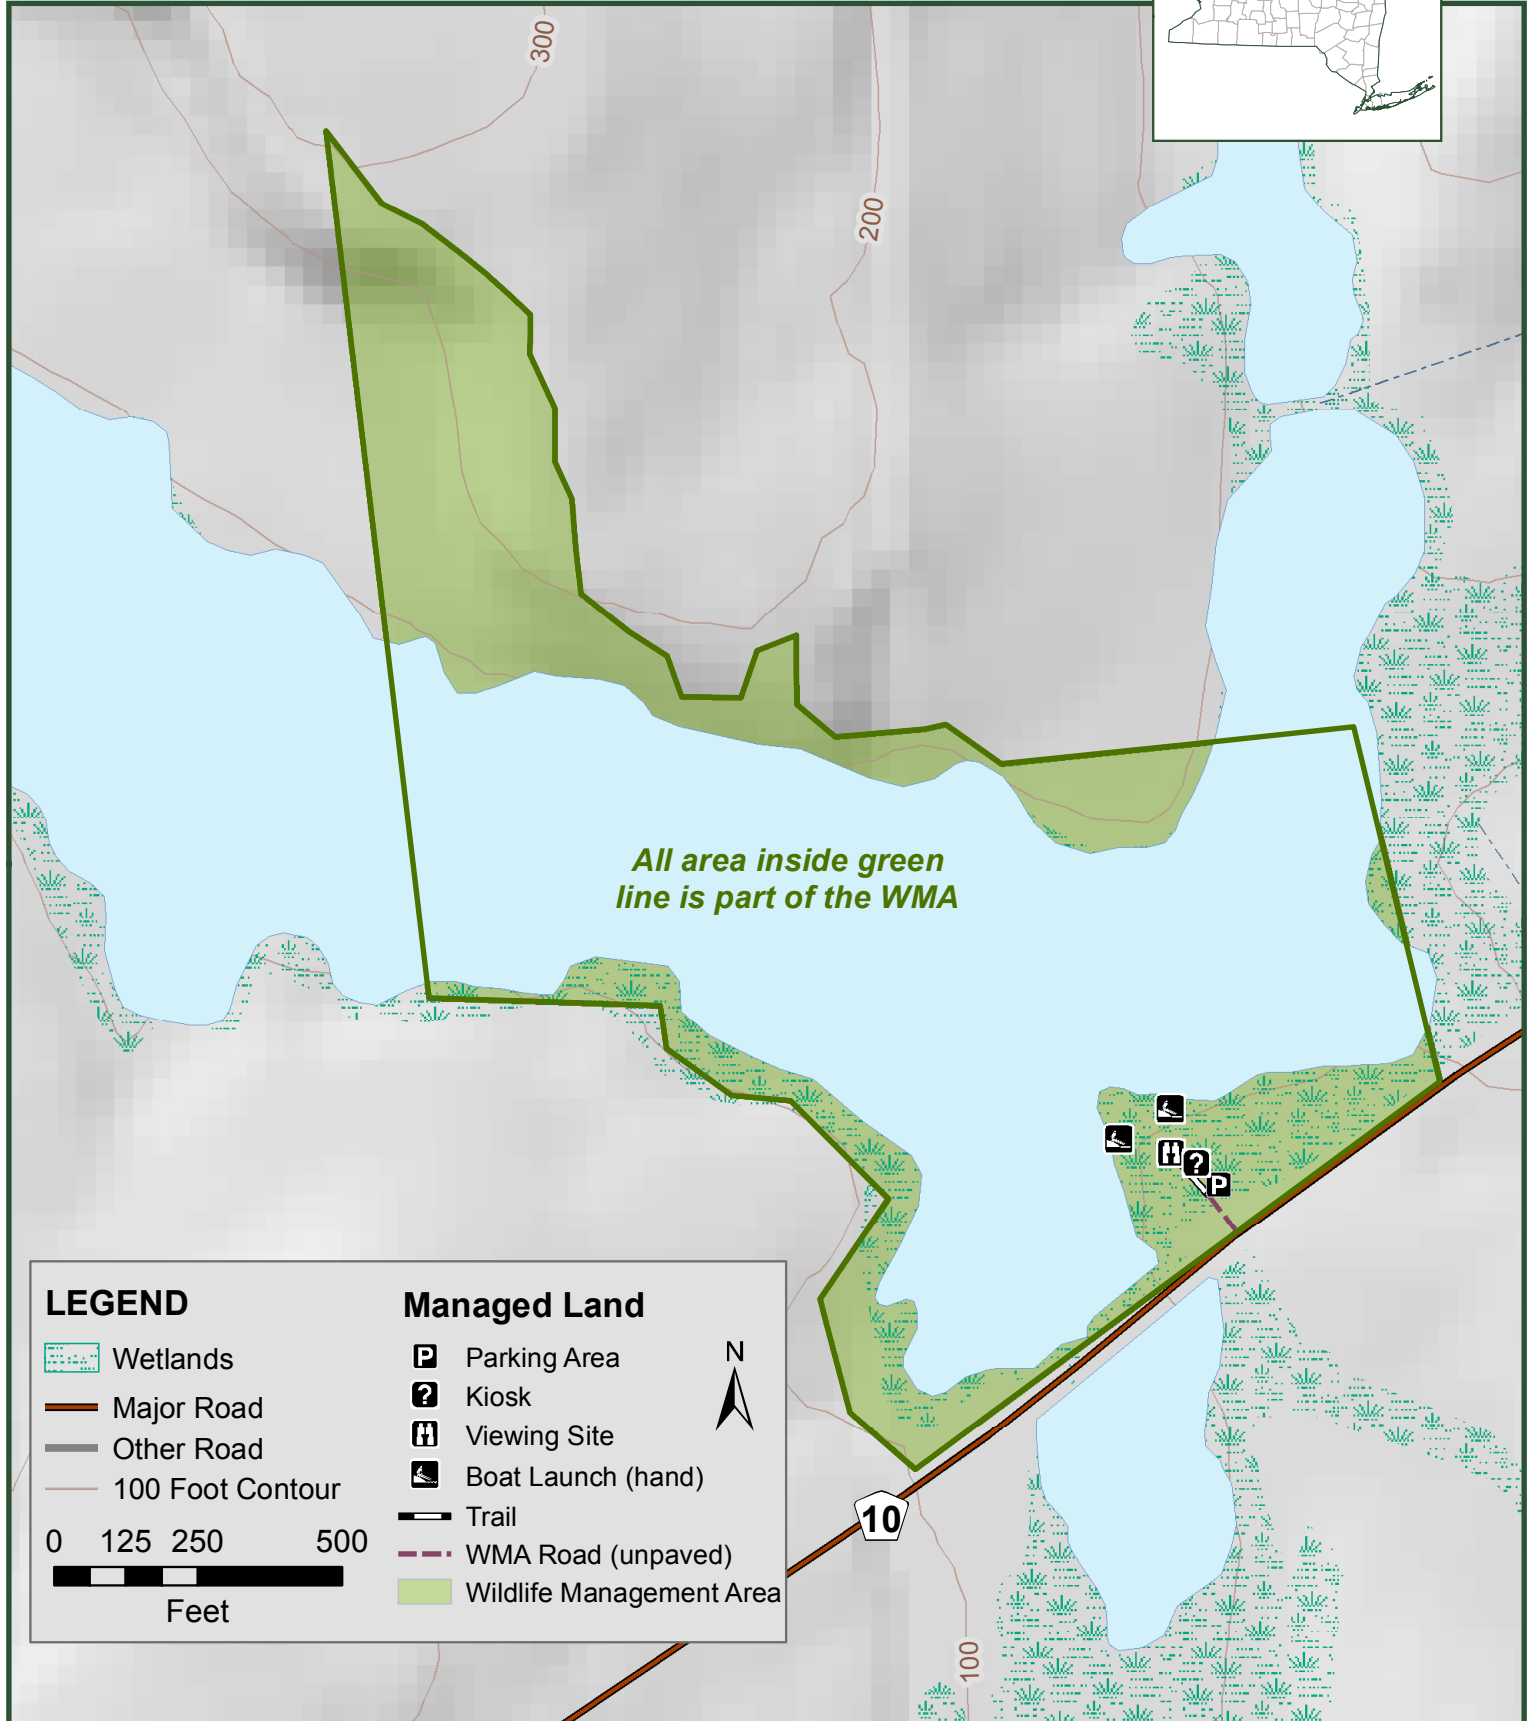

EAST BAY

Wildlife Management Area

LEGEND		Managed Land	
	Wetlands		Parking Area
	Major Road		Kiosk
	Other Road		Viewing Site
	100 Foot Contour		Boat Launch (hand)
			Trail
			WMA Road (unpaved)
			Wildlife Management Area