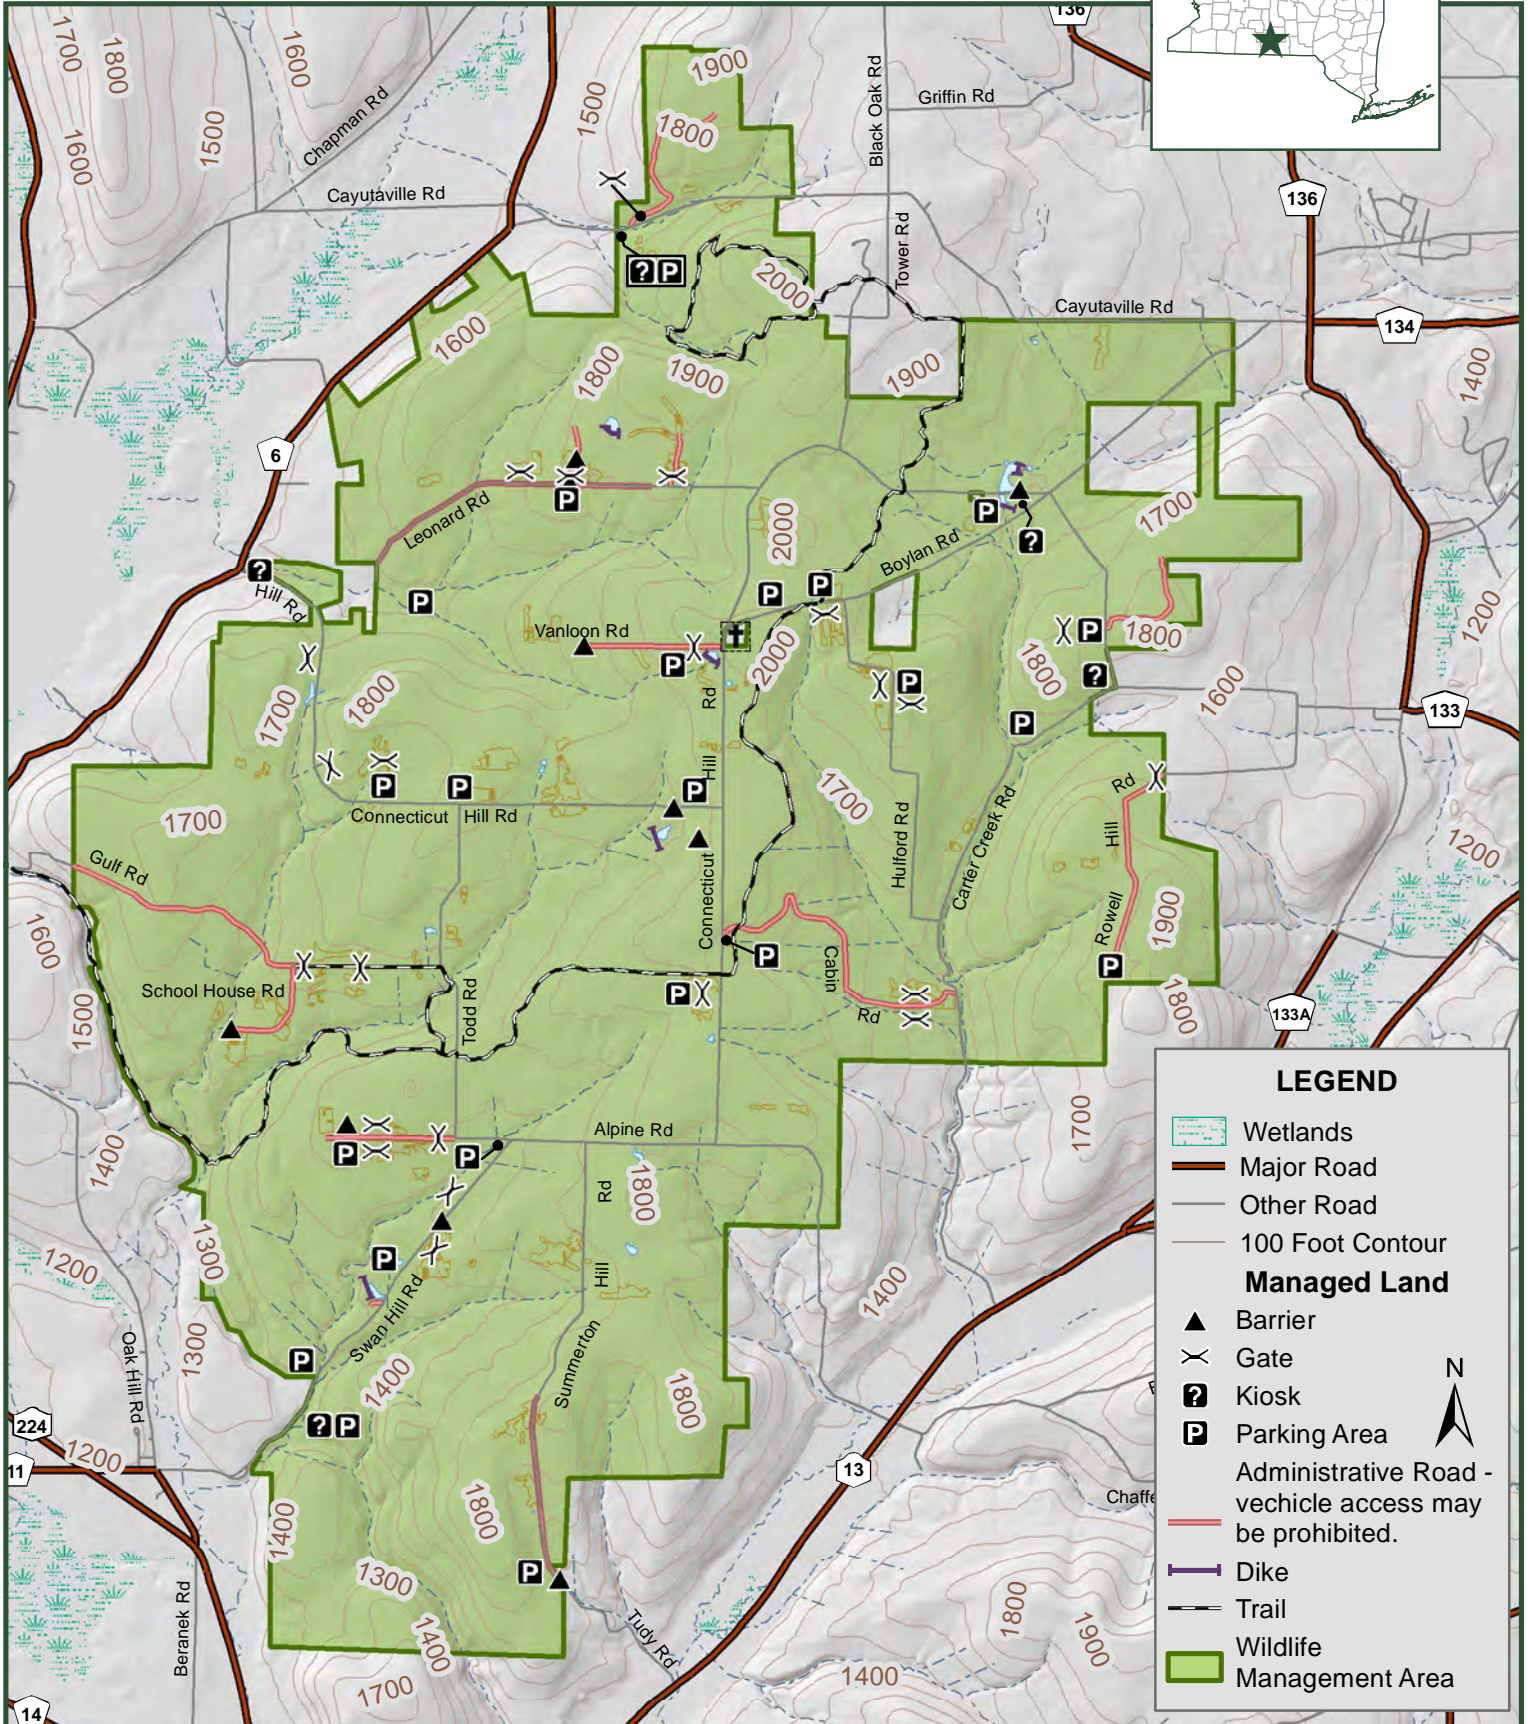

CONNECTICUT HILL

Wildlife Management Area

LEGEND

- Wetlands
- Major Road
- Other Road
- 100 Foot Contour
- Managed Land**
- Barrier
- Gate
- Kiosk
- Parking Area
- Administrative Road - vehicle access may be prohibited.
- Dike
- Trail
- Wildlife Management Area

Department of Environmental Conservation
 Hector, Catharine and Cayuta, Schuyler Co.;
 Enfield, and Newfield, Tompkins Co.