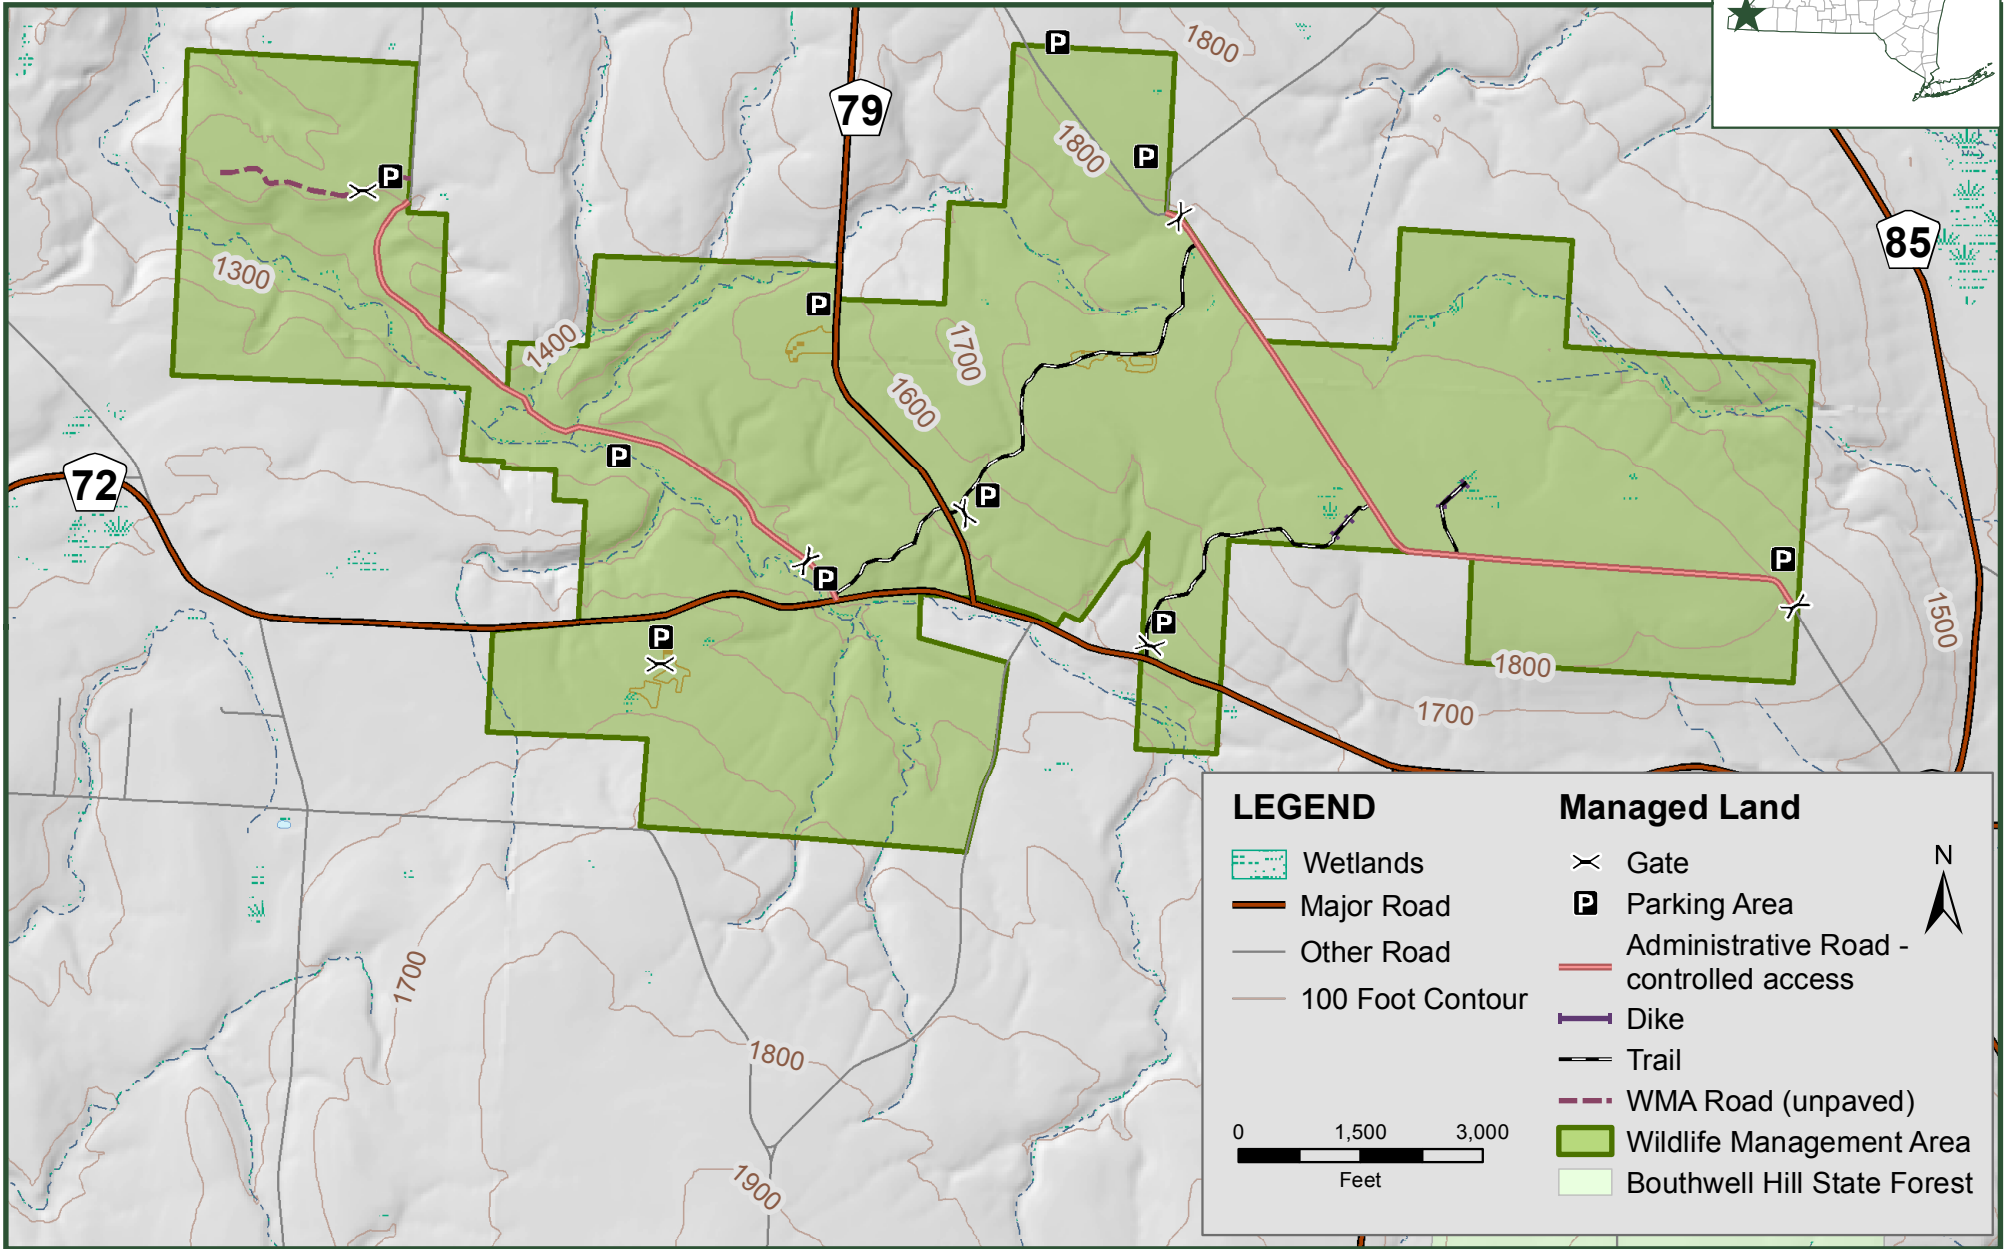

# CANADAWAY CREEK

Wildlife Management Area

Department of  
Environmental  
Conservation

Dunkirk and Arkwright, Chautauque Co.