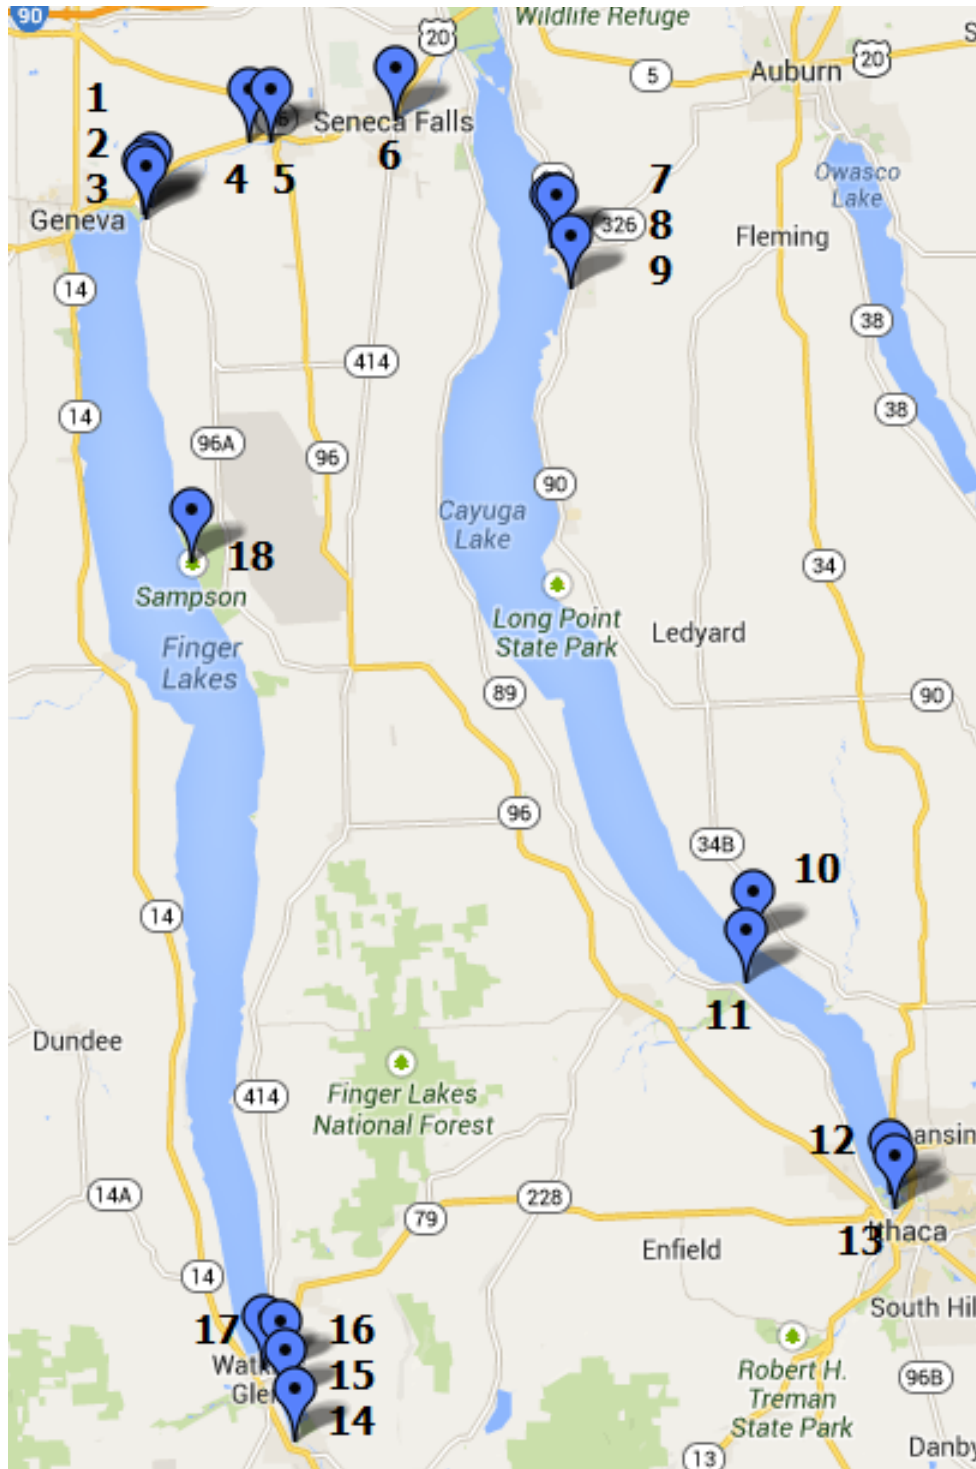

Seneca and Cayuga Lakes Pumpout Stations

1	Seneca Lake State Park	7	Hibiscus Harbor	13	Johnson Boat Yard
2	Stiver's Marine	8	Samson State Park	14	Montour Falls
3	Barret Marine	9	Frontenac Harbor	15	Ervay's Marina
4	Waterloo Harbor	10	Pinney's Marina	16	Glen Harbor Marina
5	Oak Island	11	Taughannock Falls	17	Village Marina
6	Seneca Falls	12	Allen Treman State Park	18	Sampson State Park