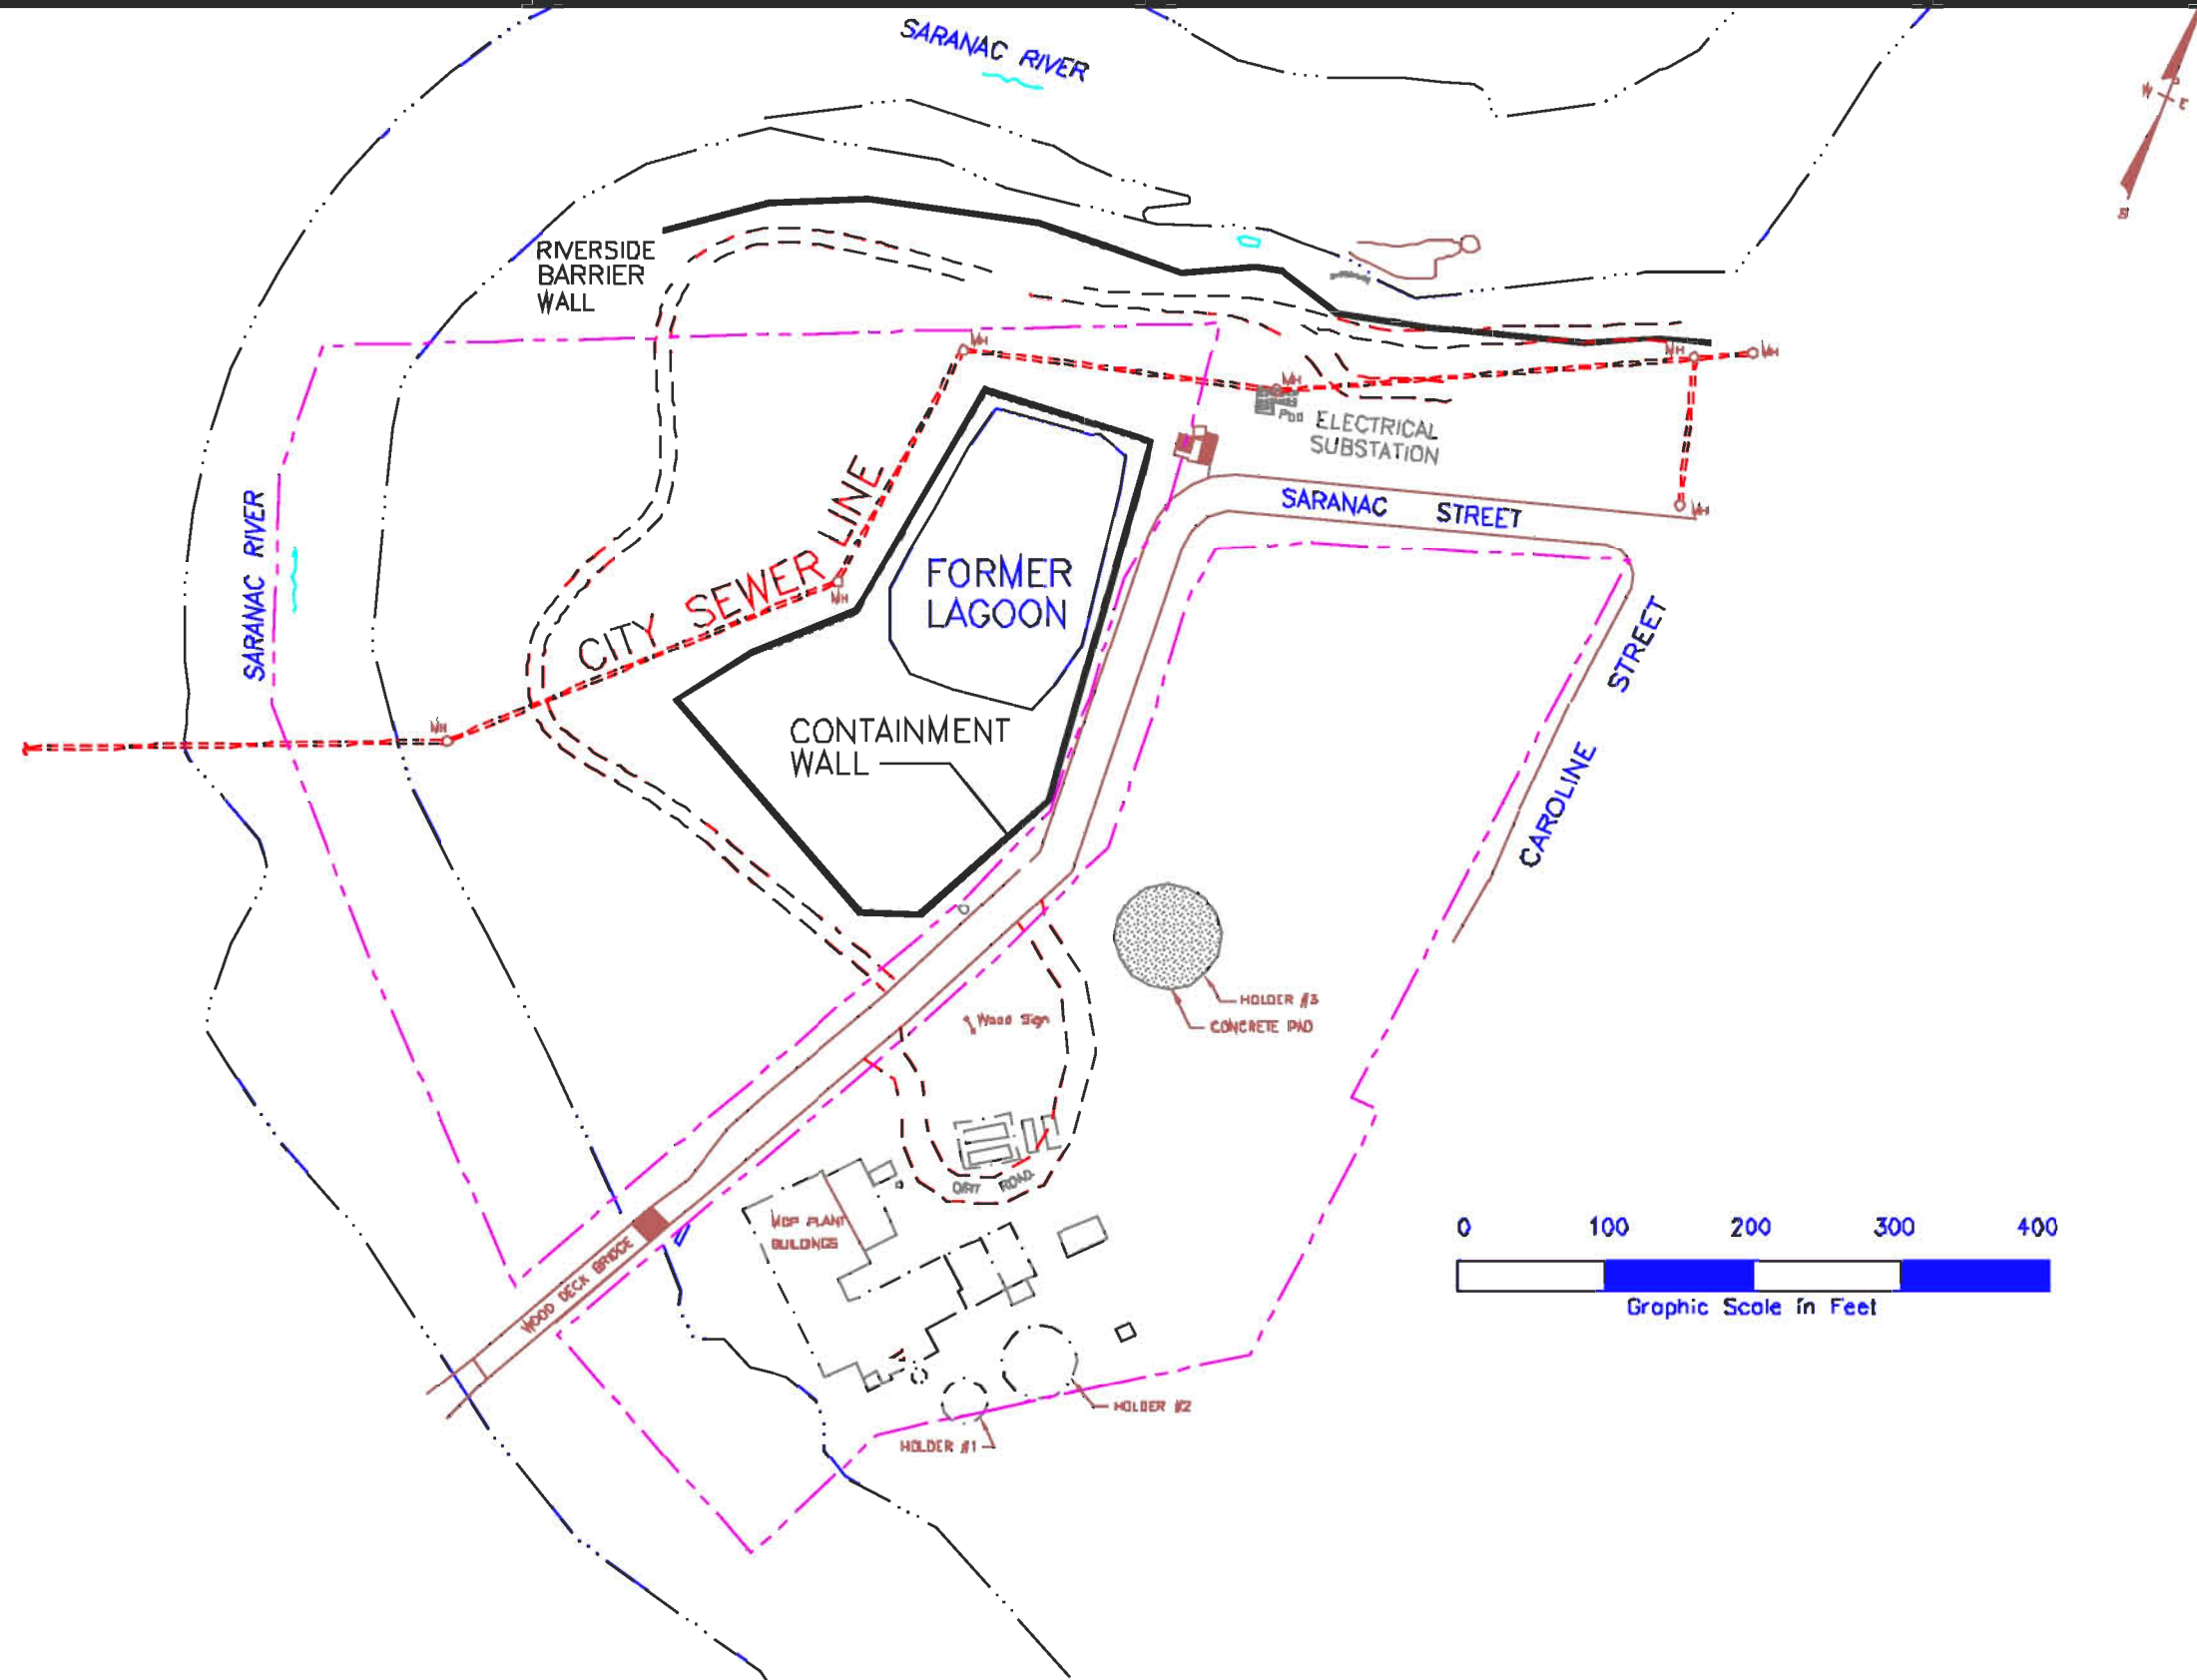

SOURCE: USGS TOPOGRAPHIC MAP, PLATTSBURGH, N.Y.-VT., 1966

 GEI Consultants, Inc.

**FIGURE 1  
SITE LOCATION MAP**

SARANAC STREET SITE  
PLATTSBURGH, NEW YORK

NYSEG PLATTSBURGH (SARANAC STREET) FORMER MANUFACTURED GAS PLANT SITE  
 PLATTSBURGH (C), CLINTON COUNTY, NEW YORK  
 SITE No. 5-10-007  
**SITE LAYOUT**

**FIGURE 2**