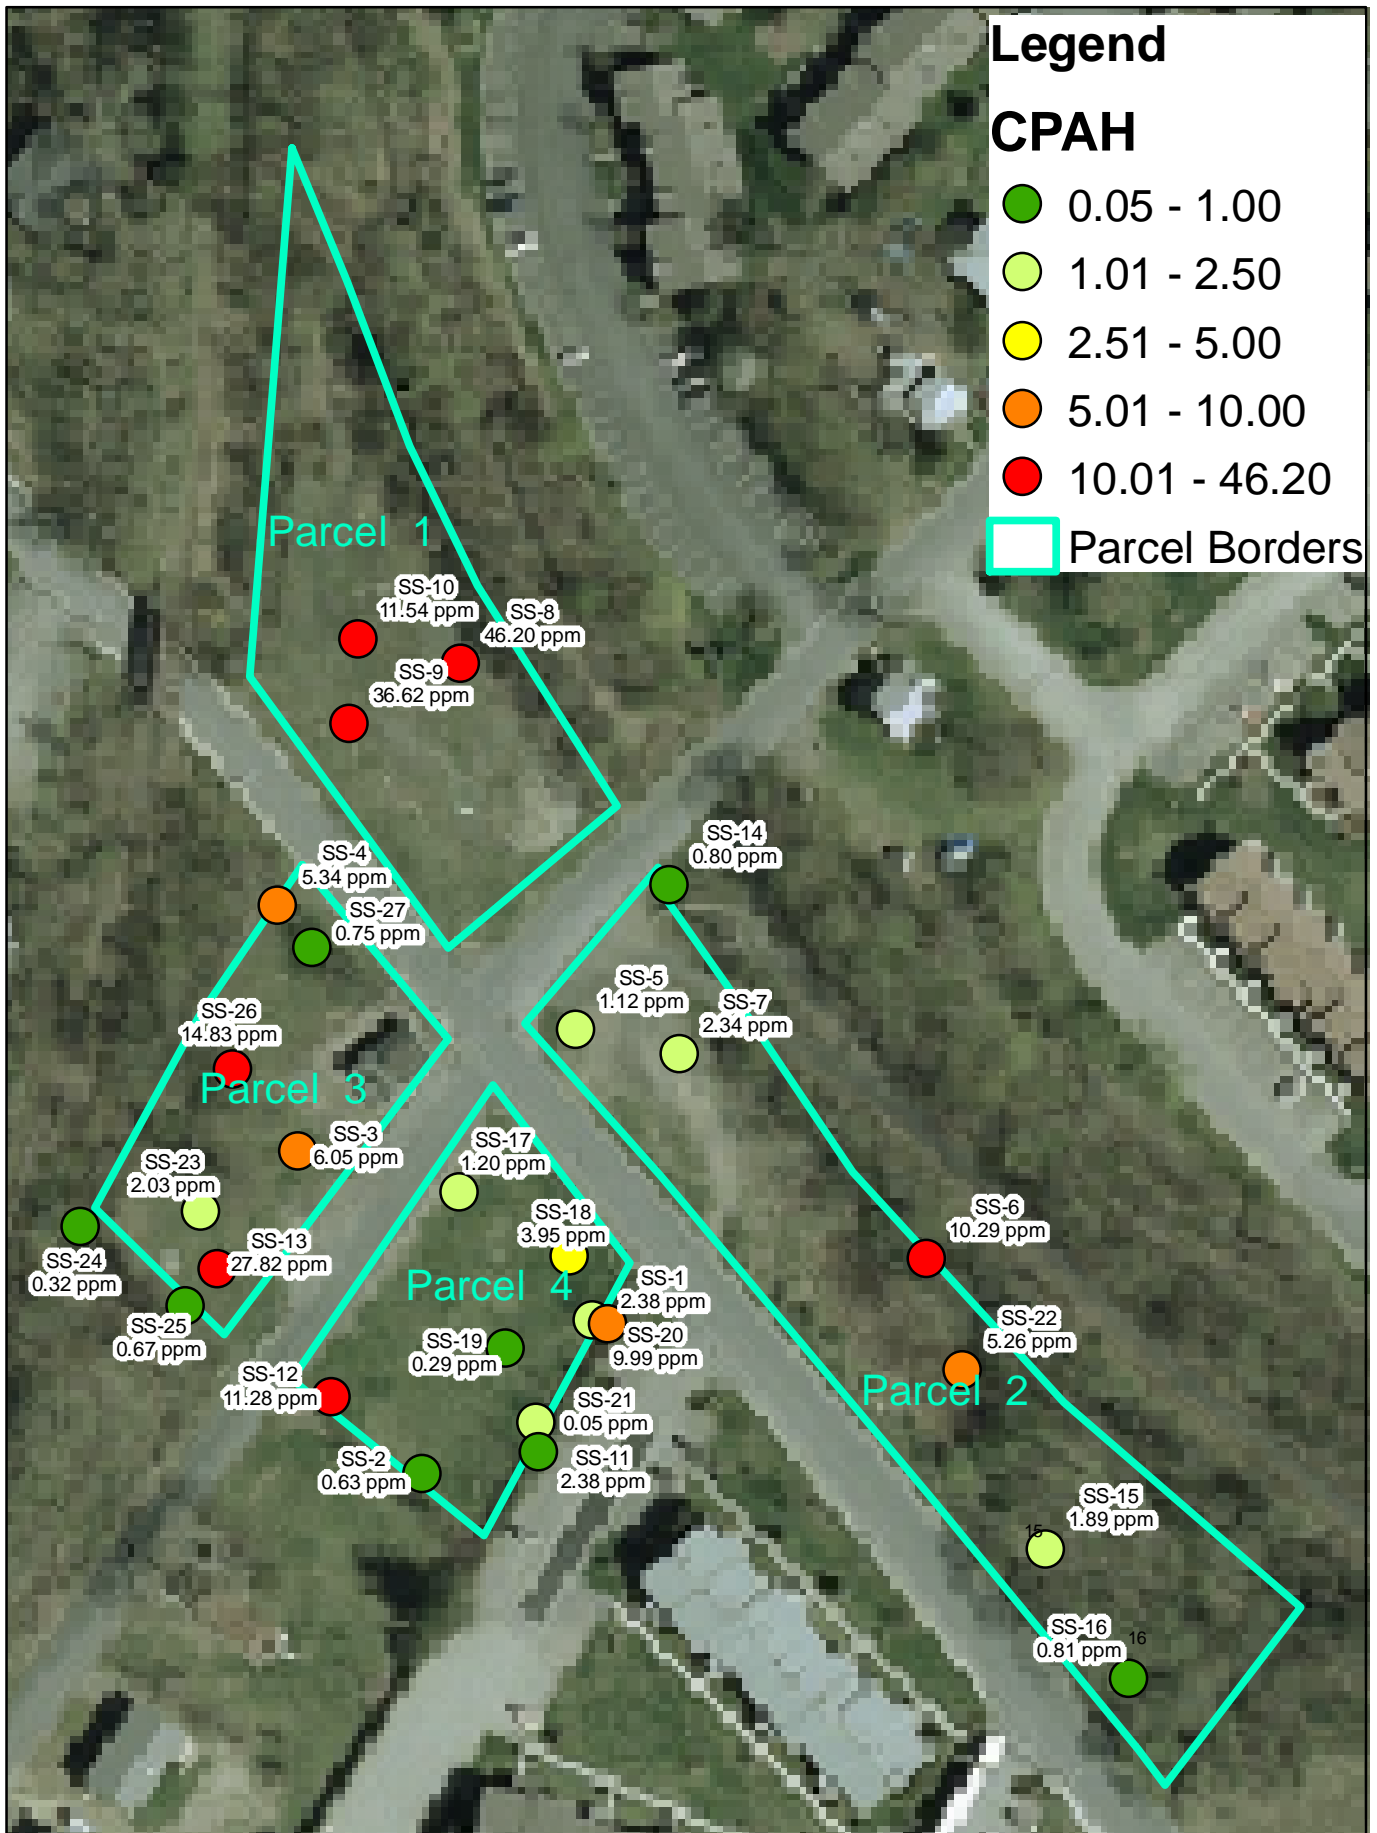

**Figure 1 - Site Map
Middletown Genung Street MGP Site PRAP**

**Figure 2 - Historical Layout
Middletown Genung Street MGP Site PRAP**

**Figure 3 - Extent of Coal Tar and Subsurface PAHs
Middletown Genung Street MGP Site PRAP**

**Figure 4 - Surface Soil cPAH Levels
Middletown Genung Street MGP Site PRAP**

**Figure 5 - Extent of Groundwater Contamination
Middletown Genung Street MGP Site PRAP**

**Figure 6 - Selected Remedy
Middletown Genung Street MGP Site PRAP**