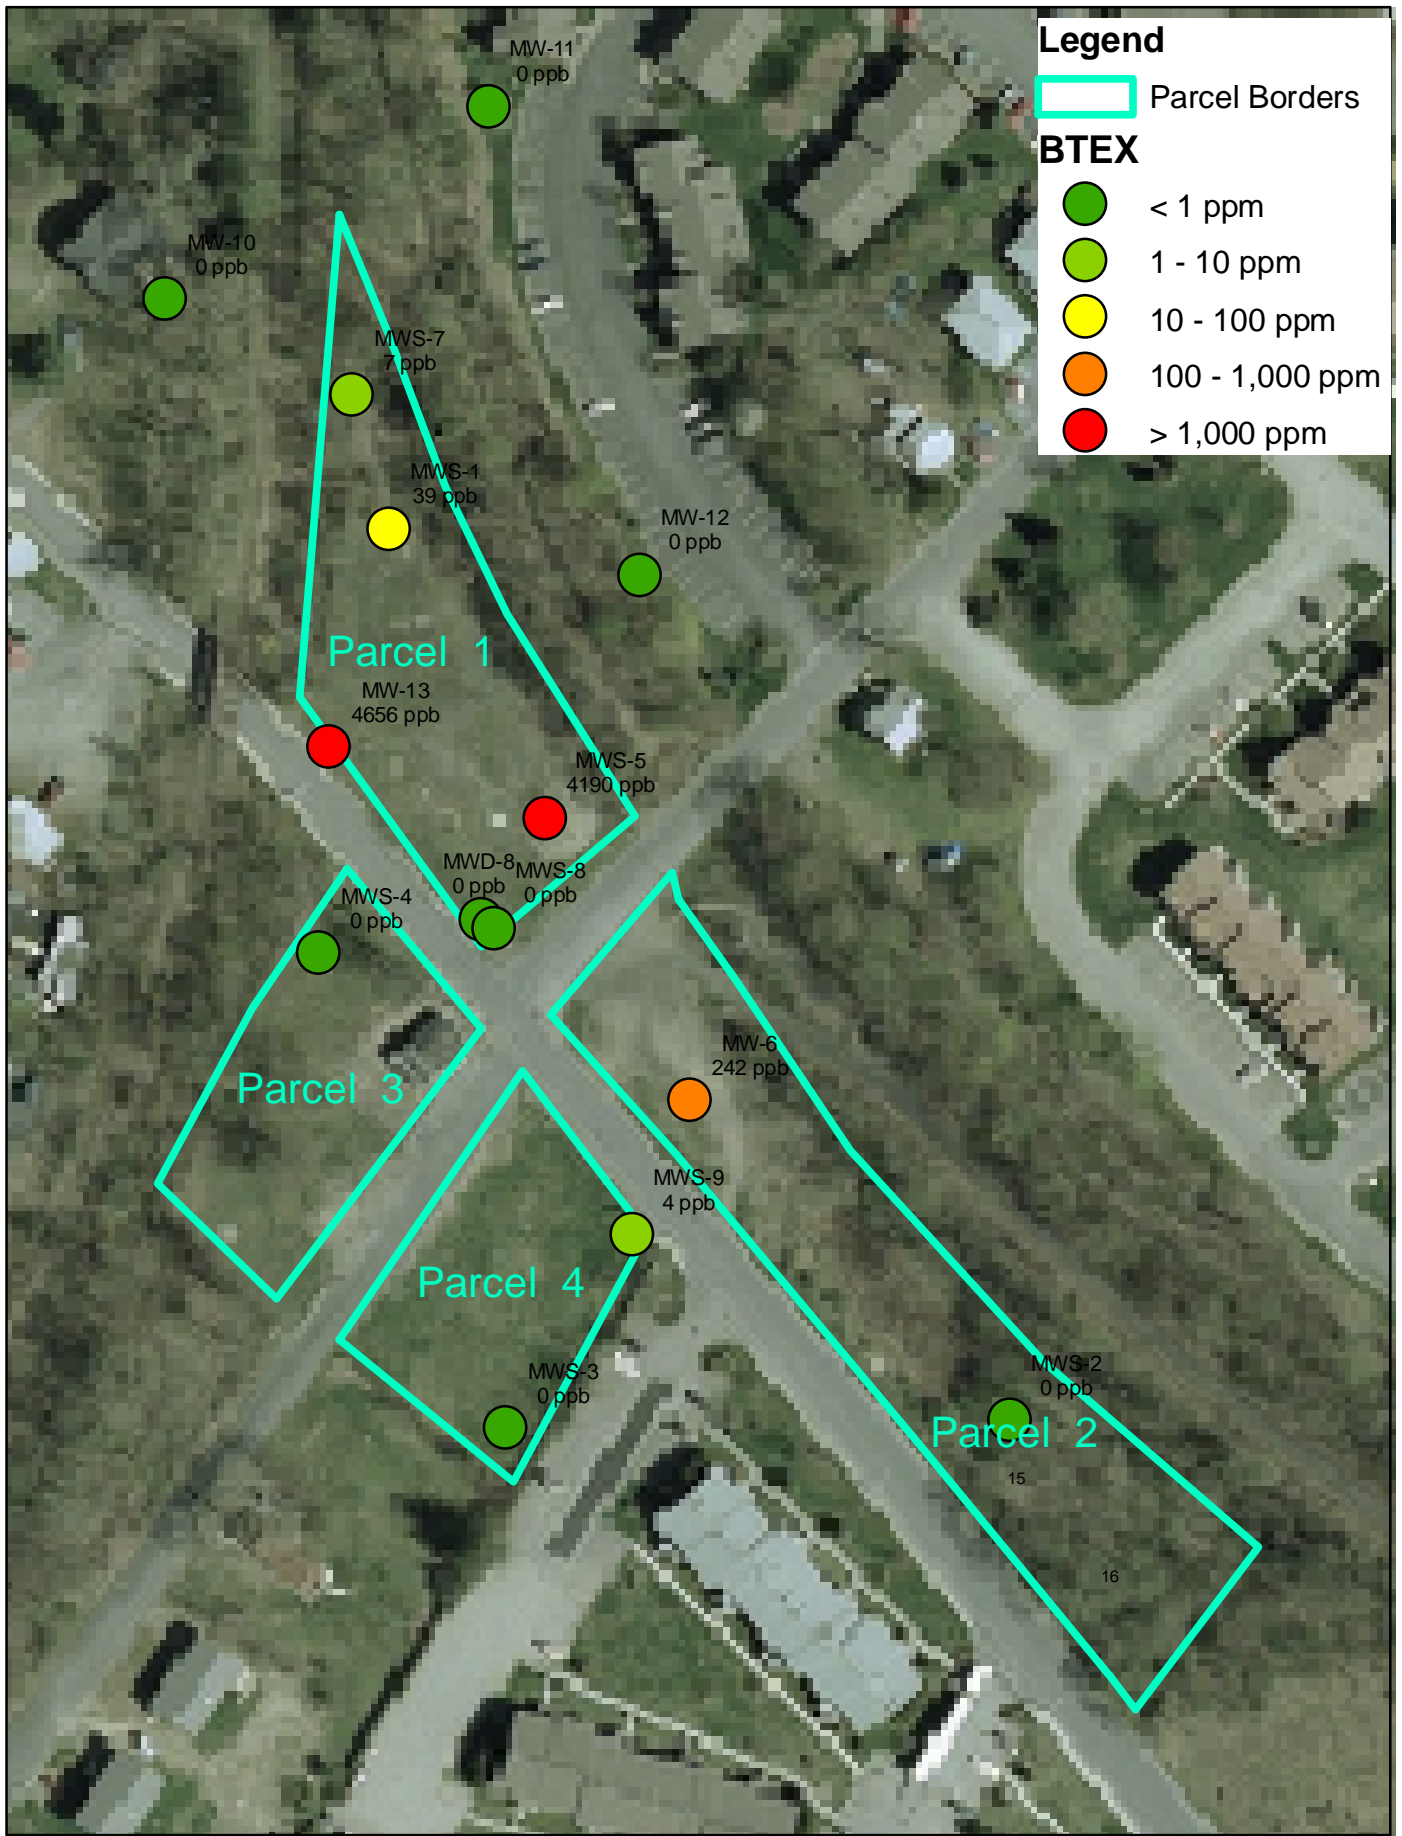

**Figure 1 - Site Map
Middletown Genung Street MGP Site PRAP**

**Figure 2 - Historical Layout
Middletown Genung Street MGP Site PRAP**

**Figure 3 - Extent of Coal Tar and Subsurface PAHs
Middletown Genung Street MGP Site PRAP**

**Figure 4 - Surface Soil cPAH Levels
Middletown Genung Street MGP Site PRAP**

**Figure 5 - Extent of Groundwater Contamination
Middletown Genung Street MGP Site PRAP**

**Figure 6 - Selected Remedy
Middletown Genung Street MGP Site PRAP**