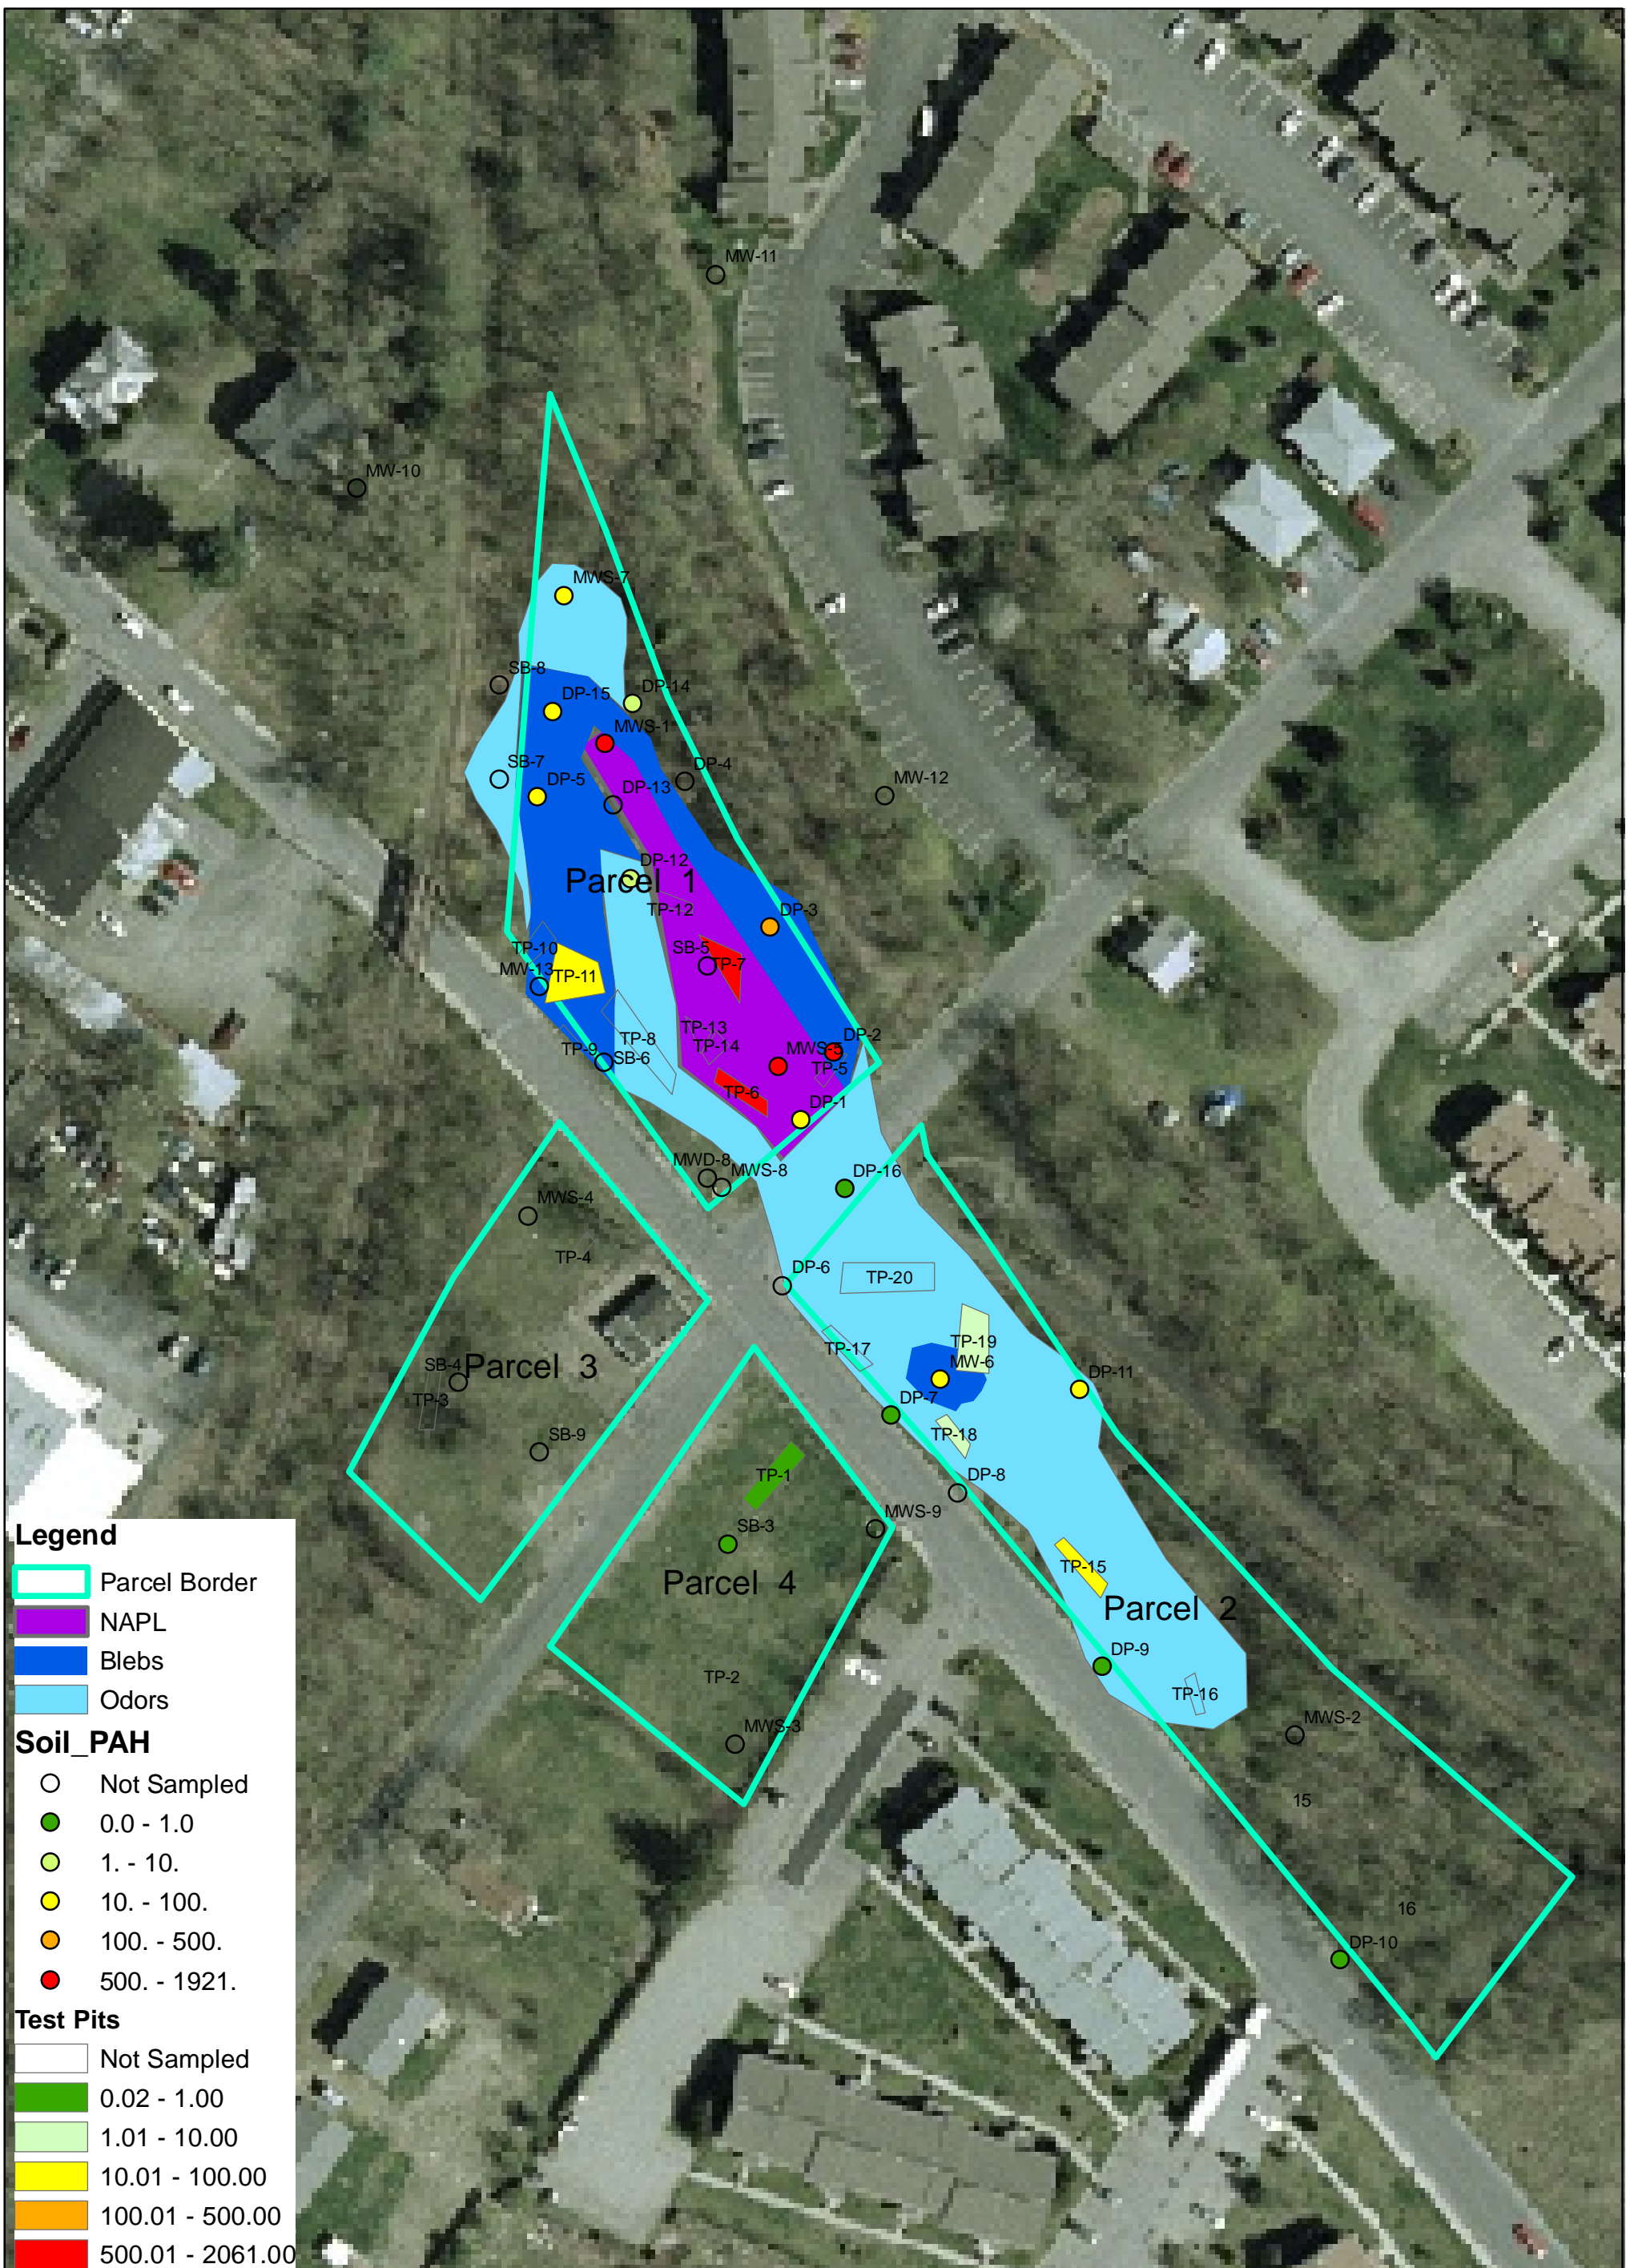

**Figure 1 - Site Map
Middletown Genung Street MGP Site PRAP**

**Figure 2 - Historical Layout
Middletown Genung Street MGP Site PRAP**

**Figure 3 - Extent of Coal Tar and Subsurface PAHs
Middletown Genung Street MGP Site PRAP**

**Figure 4 - Surface Soil cPAH Levels
Middletown Genung Street MGP Site PRAP**

**Figure 5 - Extent of Groundwater Contamination
Middletown Genung Street MGP Site PRAP**

**Figure 6 - Selected Remedy
Middletown Genung Street MGP Site PRAP**