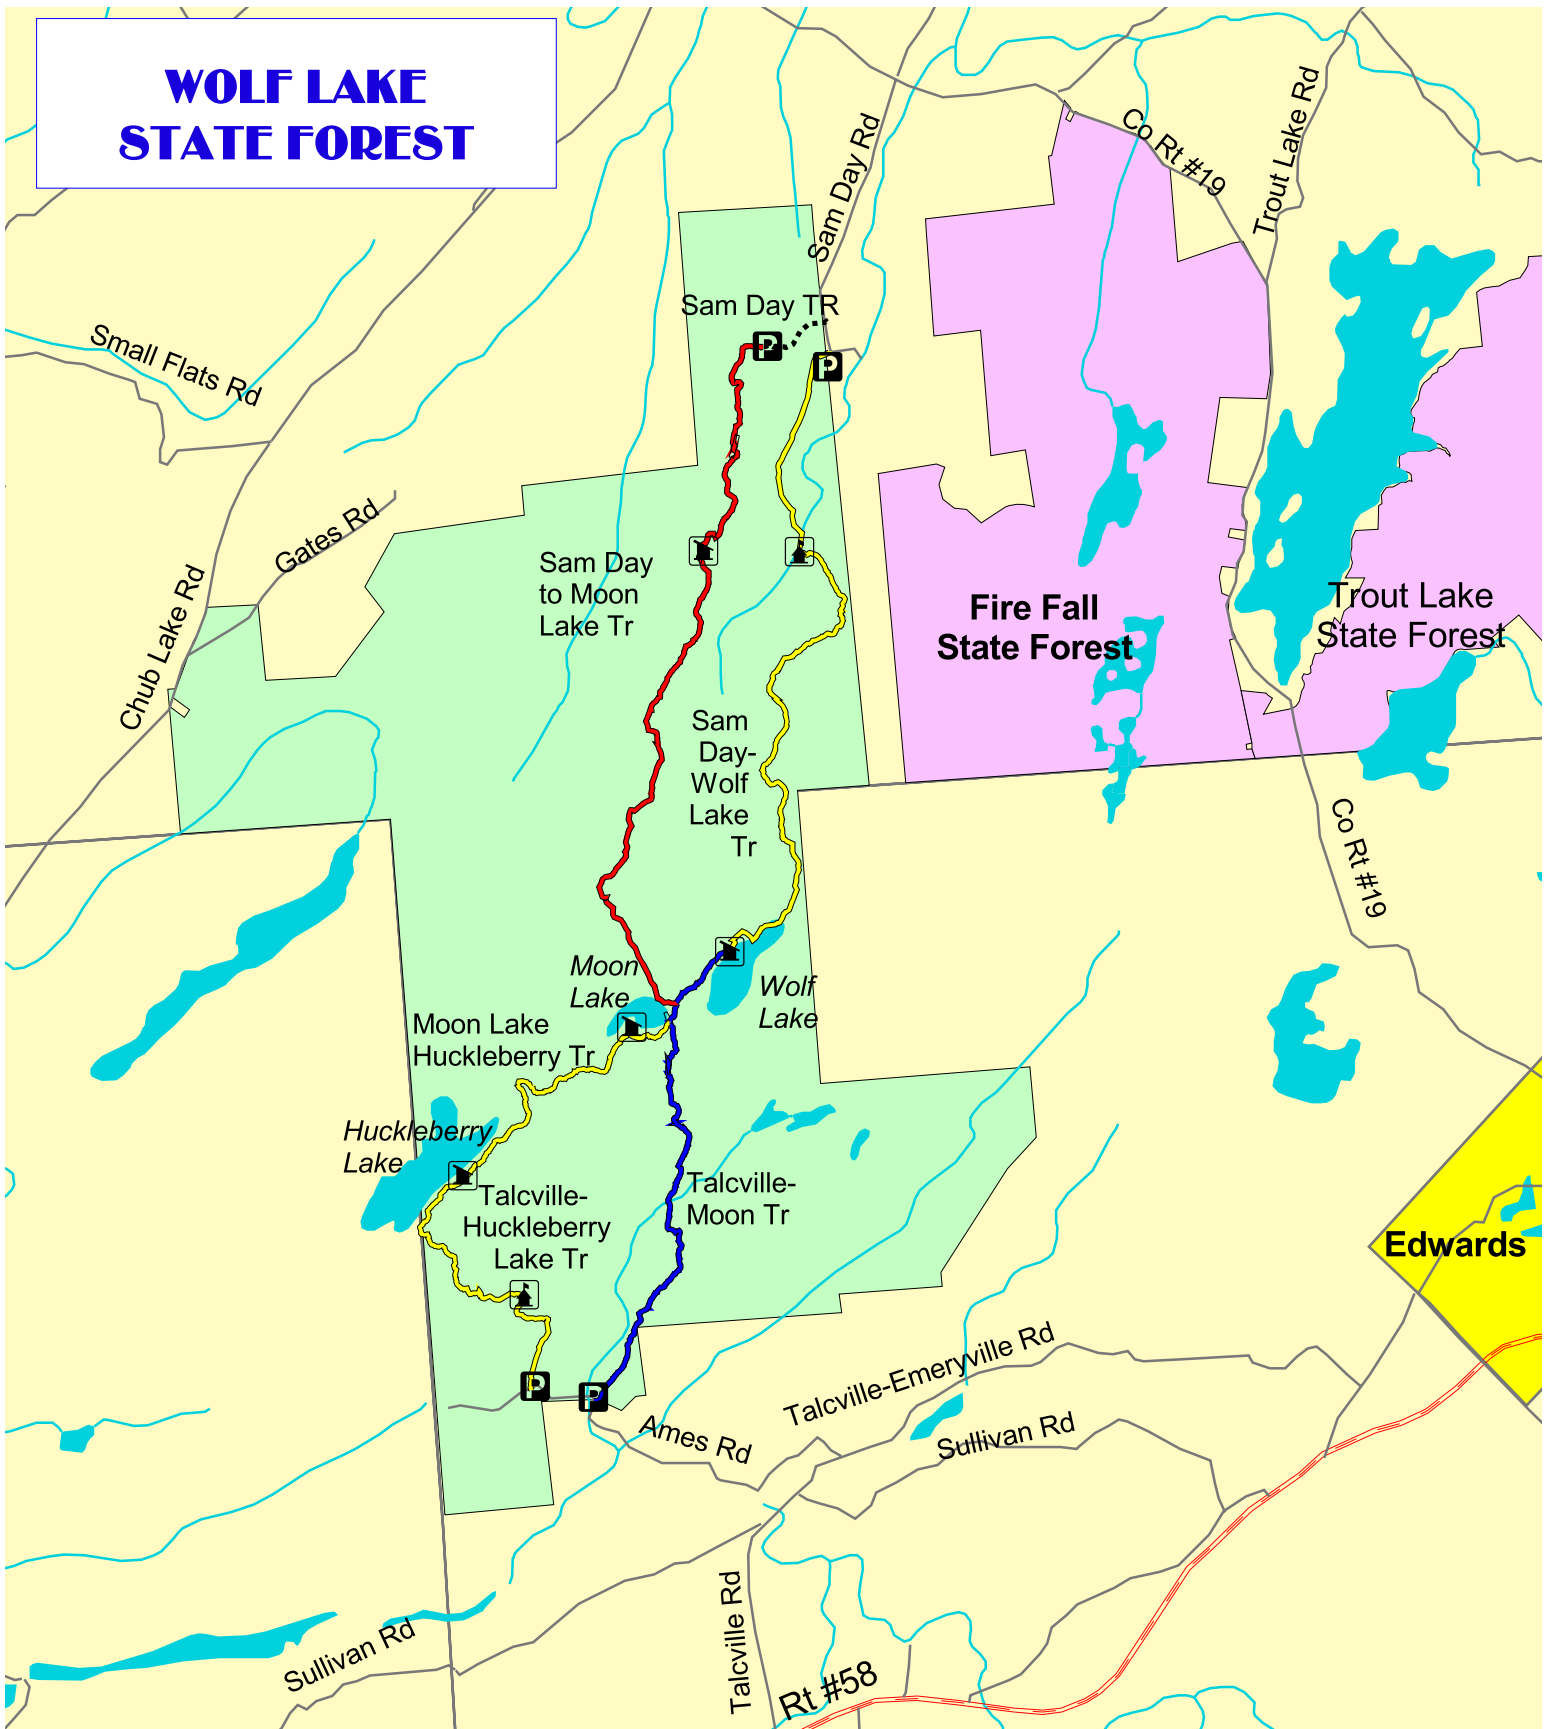

# WOLF LAKE STATE FOREST

## LEGEND

- Trail (Color denotes marker)
- Parking
- Truck Road
- Trail Registry
- Leanto
- Wolf Lake SF
- Other State Forest

0.2 0 0.2 0.4 Miles