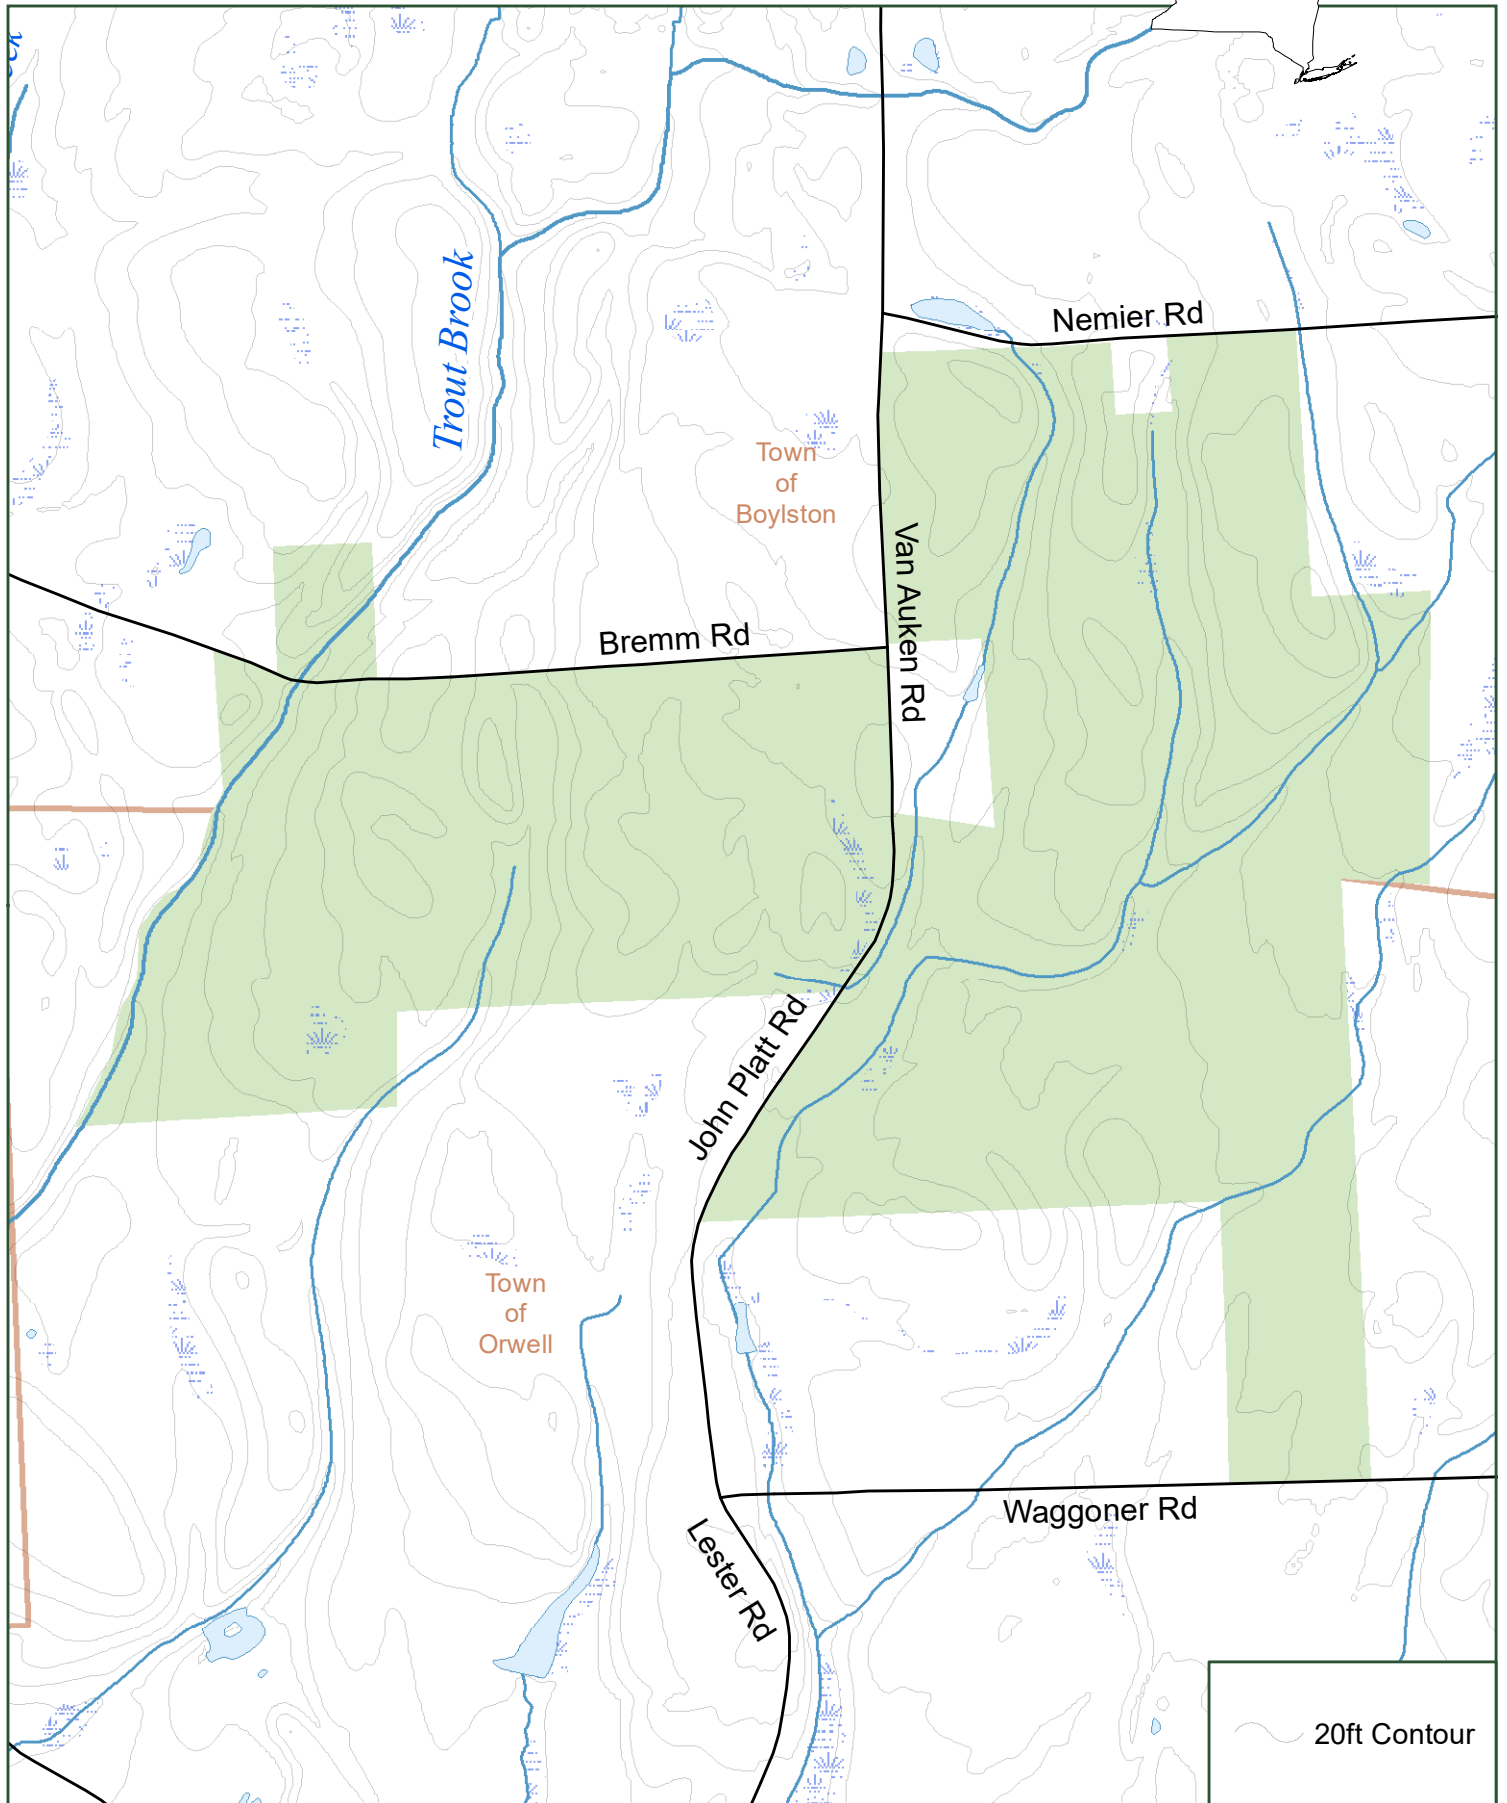

Trout Brook State Forest

Department of
Environmental
Conservation

0 0.125 0.25 0.5
Miles

Oswego County