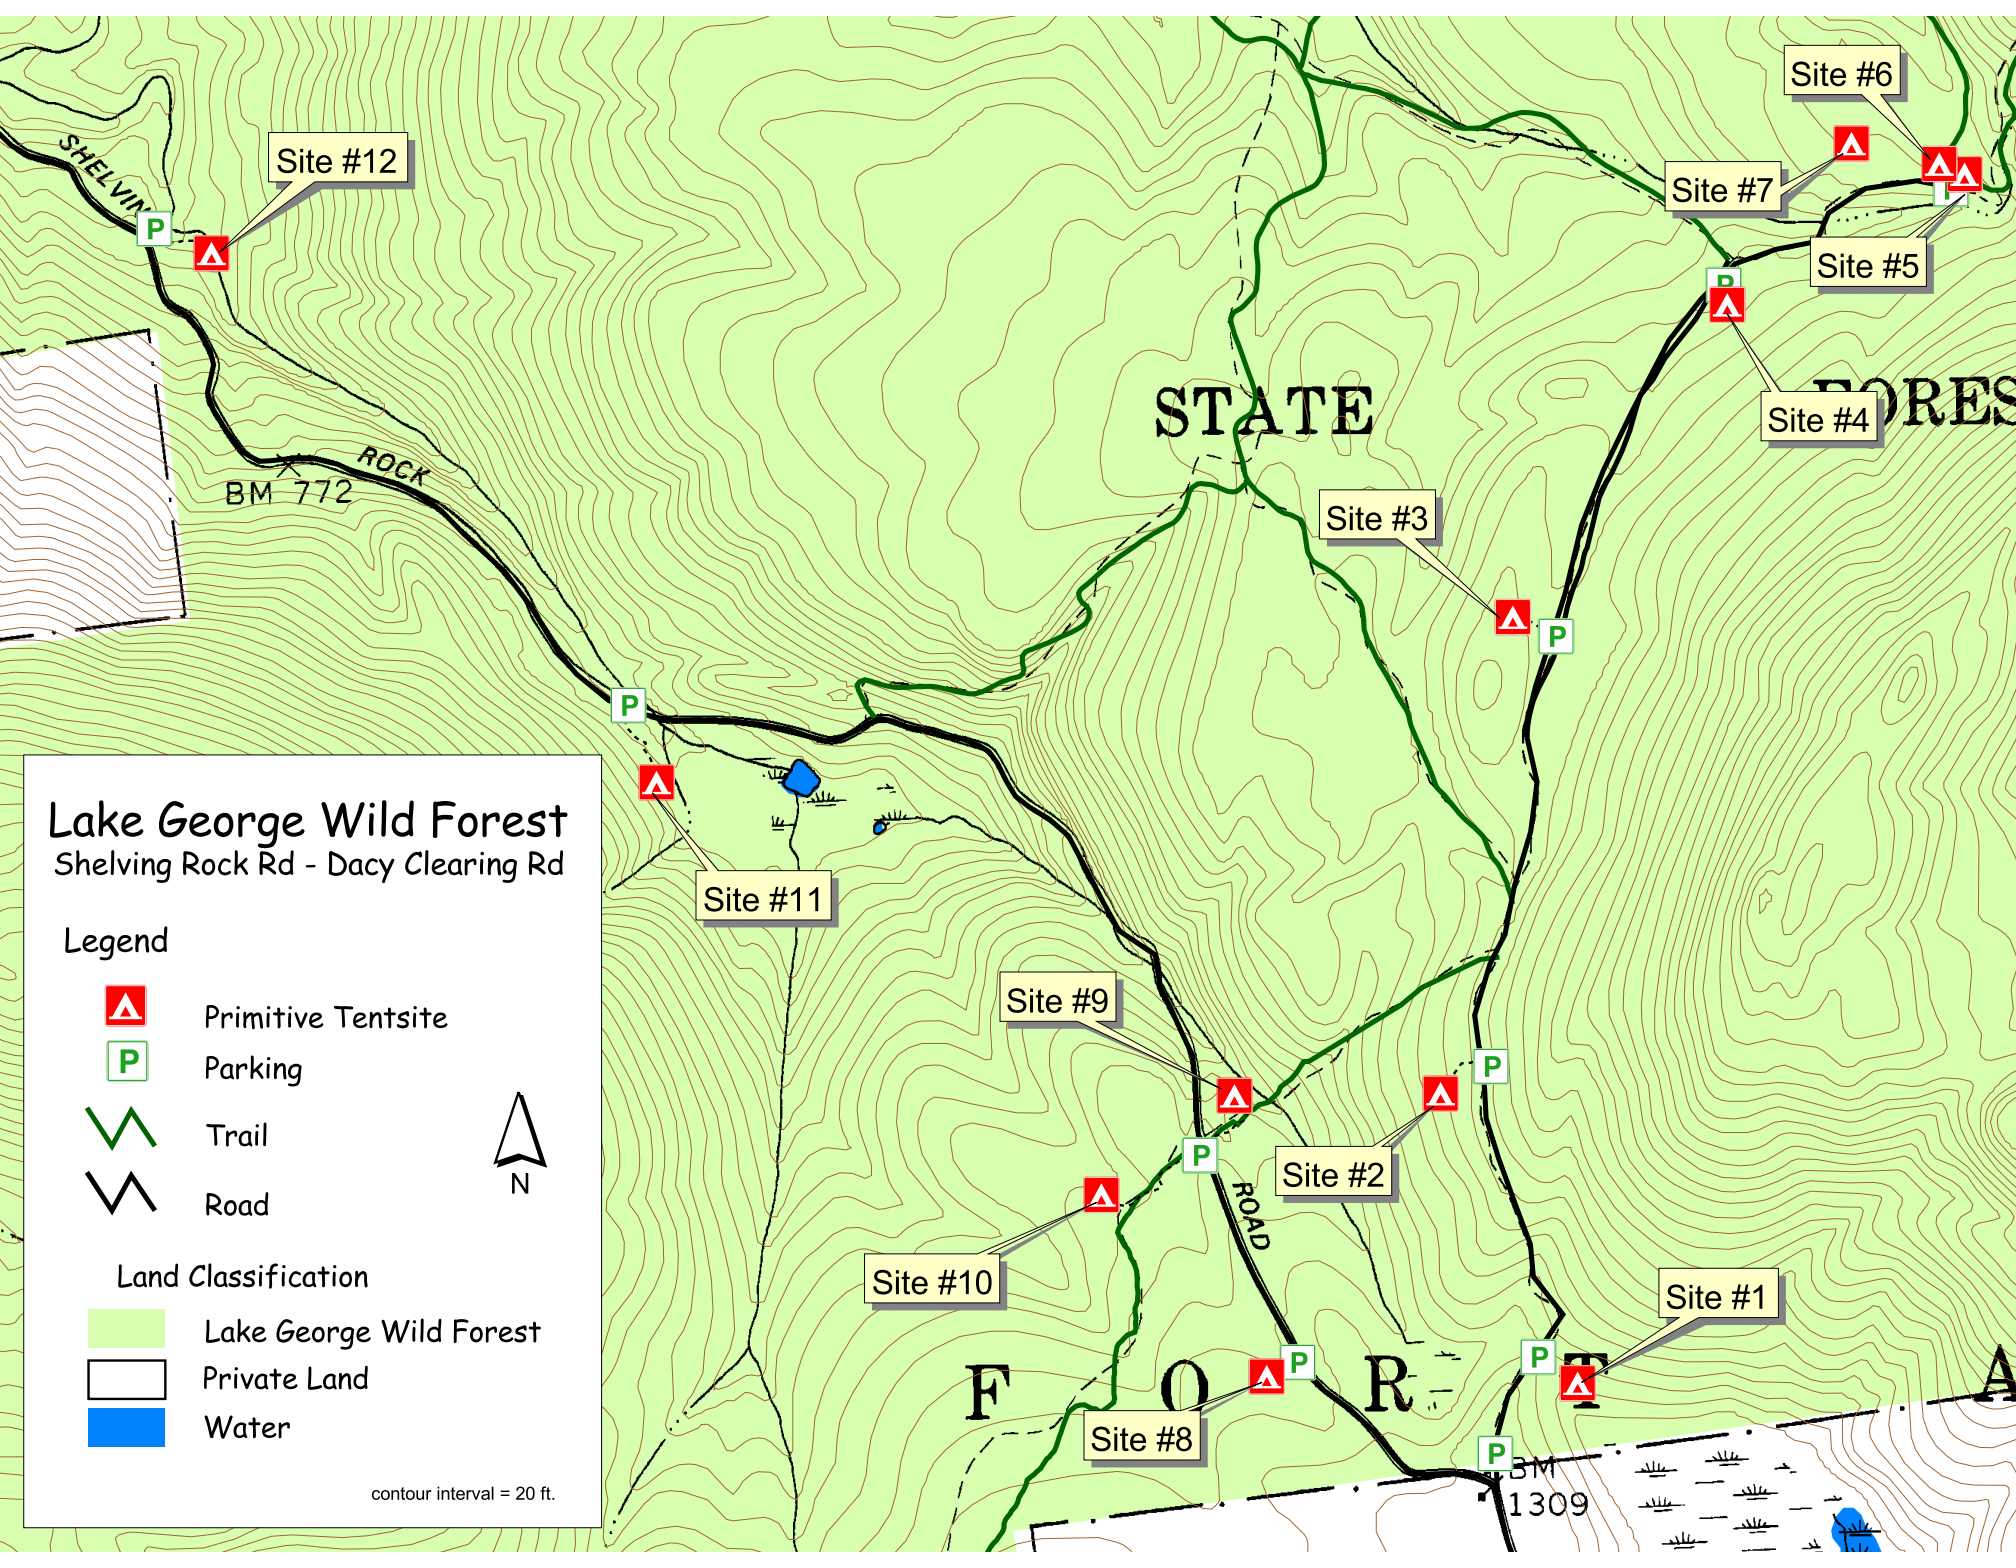

### Lake George Wild Forest Shelving Rock Rd - Dacy Clearing Rd

**Legend**

-  Primitive Tentsite
-  Parking
-  Trail
-  Road

**Land Classification**

-  Lake George Wild Forest
-  Private Land
-  Water

contour interval = 20 ft.

Site #12

Site #7

Site #6

Site #5

Site #4

Site #3

Site #11

Site #9

Site #2

Site #10

Site #1

Site #8

SHELVING

ROCK  
BM 772

STATE

FOREST