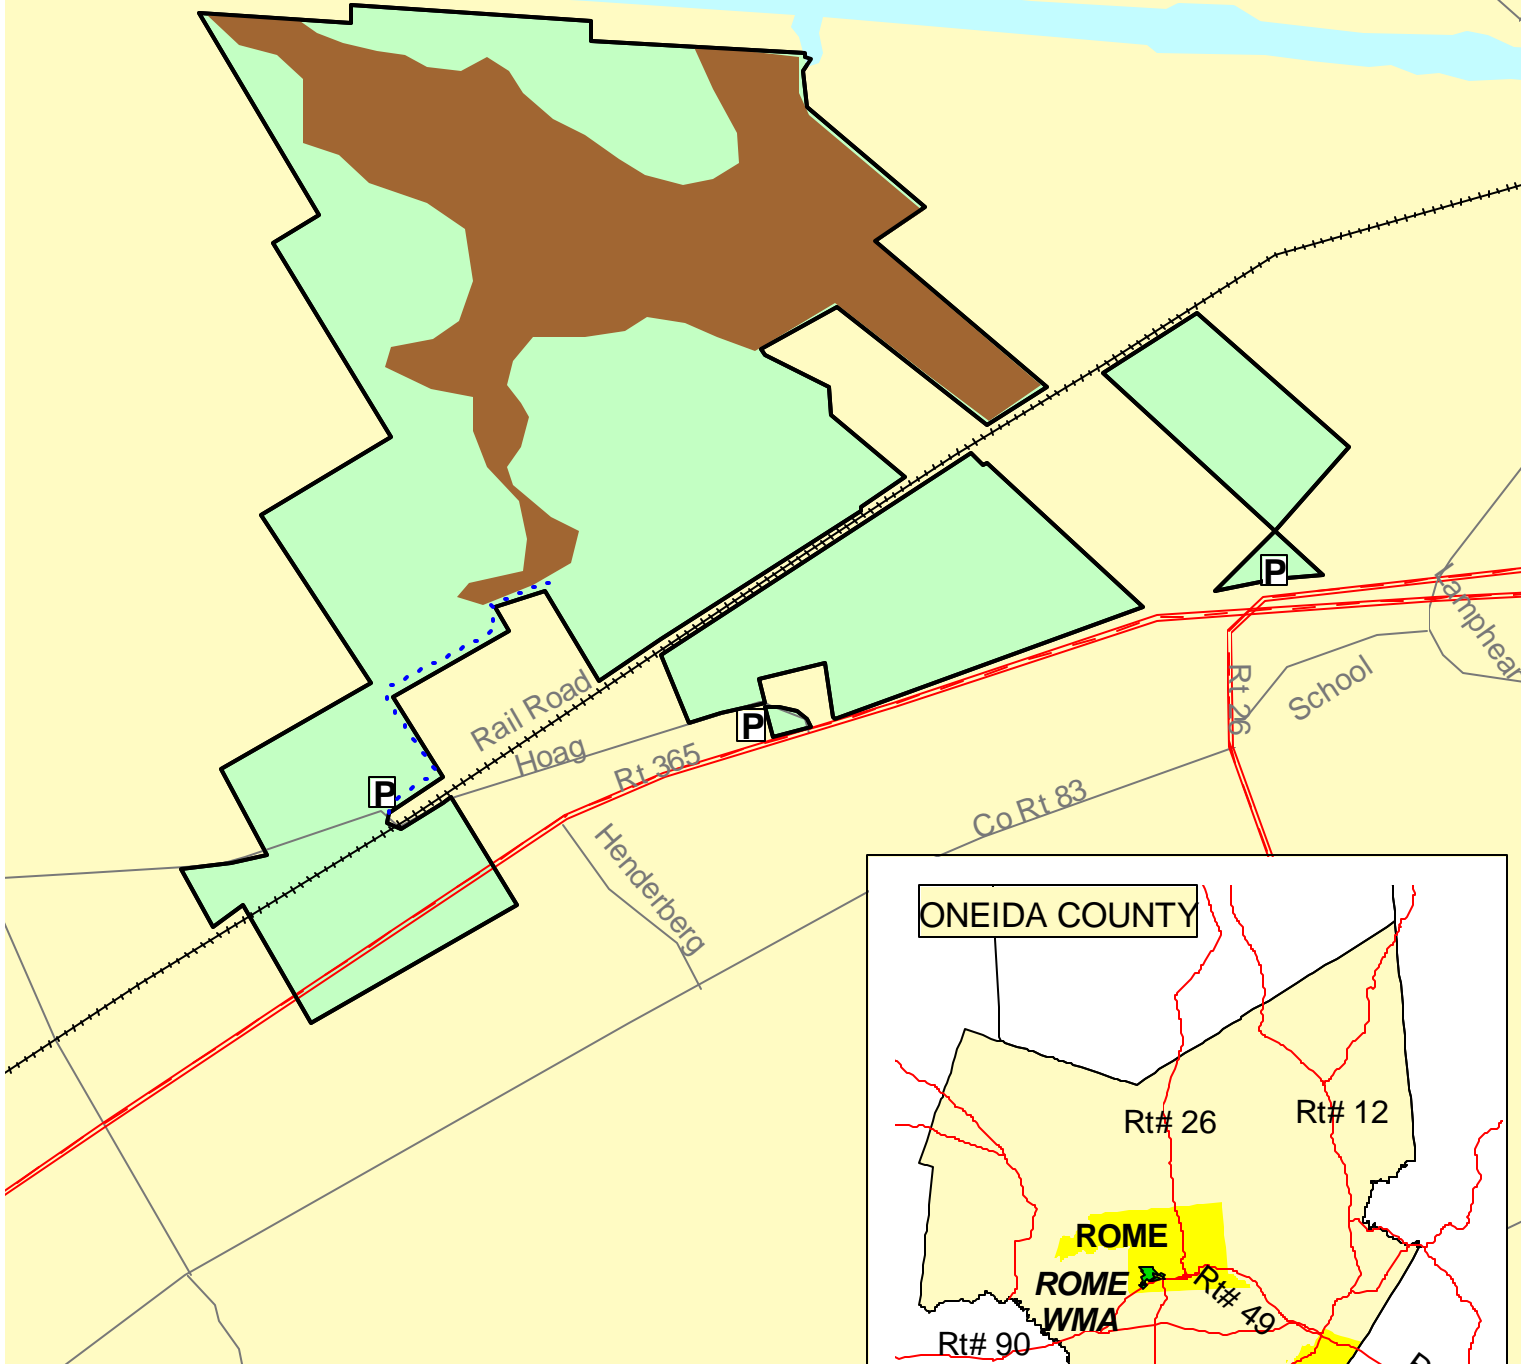

ROME WILDLIFE MANAGEMENT AREA

Erie Canal

By ELS 1-05

LEGEND

-  Foot Trail
-  Major Road
-  Local Road
-  WMA
-  Wetland
-  Parking Area

0 0.25 0.5 Miles