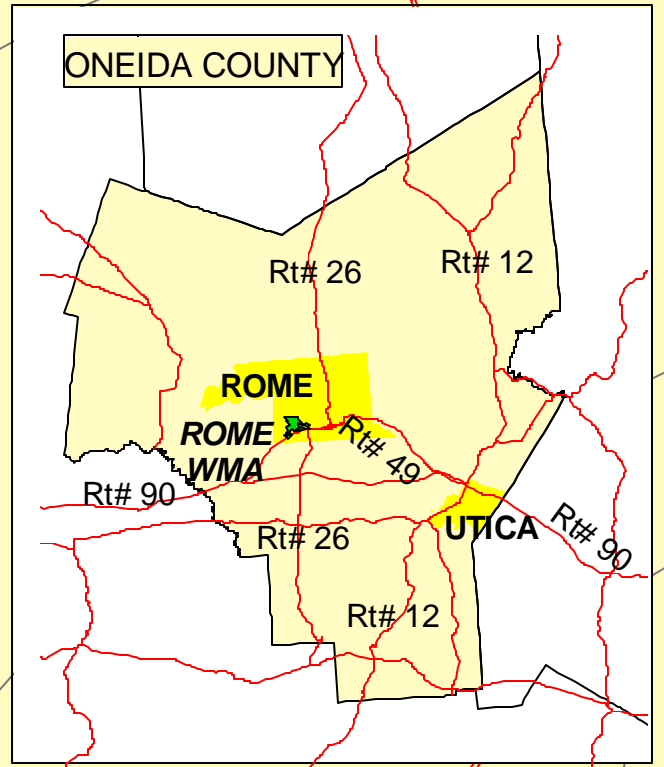

ROME WILDLIFE MANAGEMENT AREA

Erie Canal

By ELS 1-05

LEGEND

-  Foot Trail
-  Major Road
-  Local Road
-  WMA
-  Wetland
-  Parking Area

0 0.25 0.5 Miles