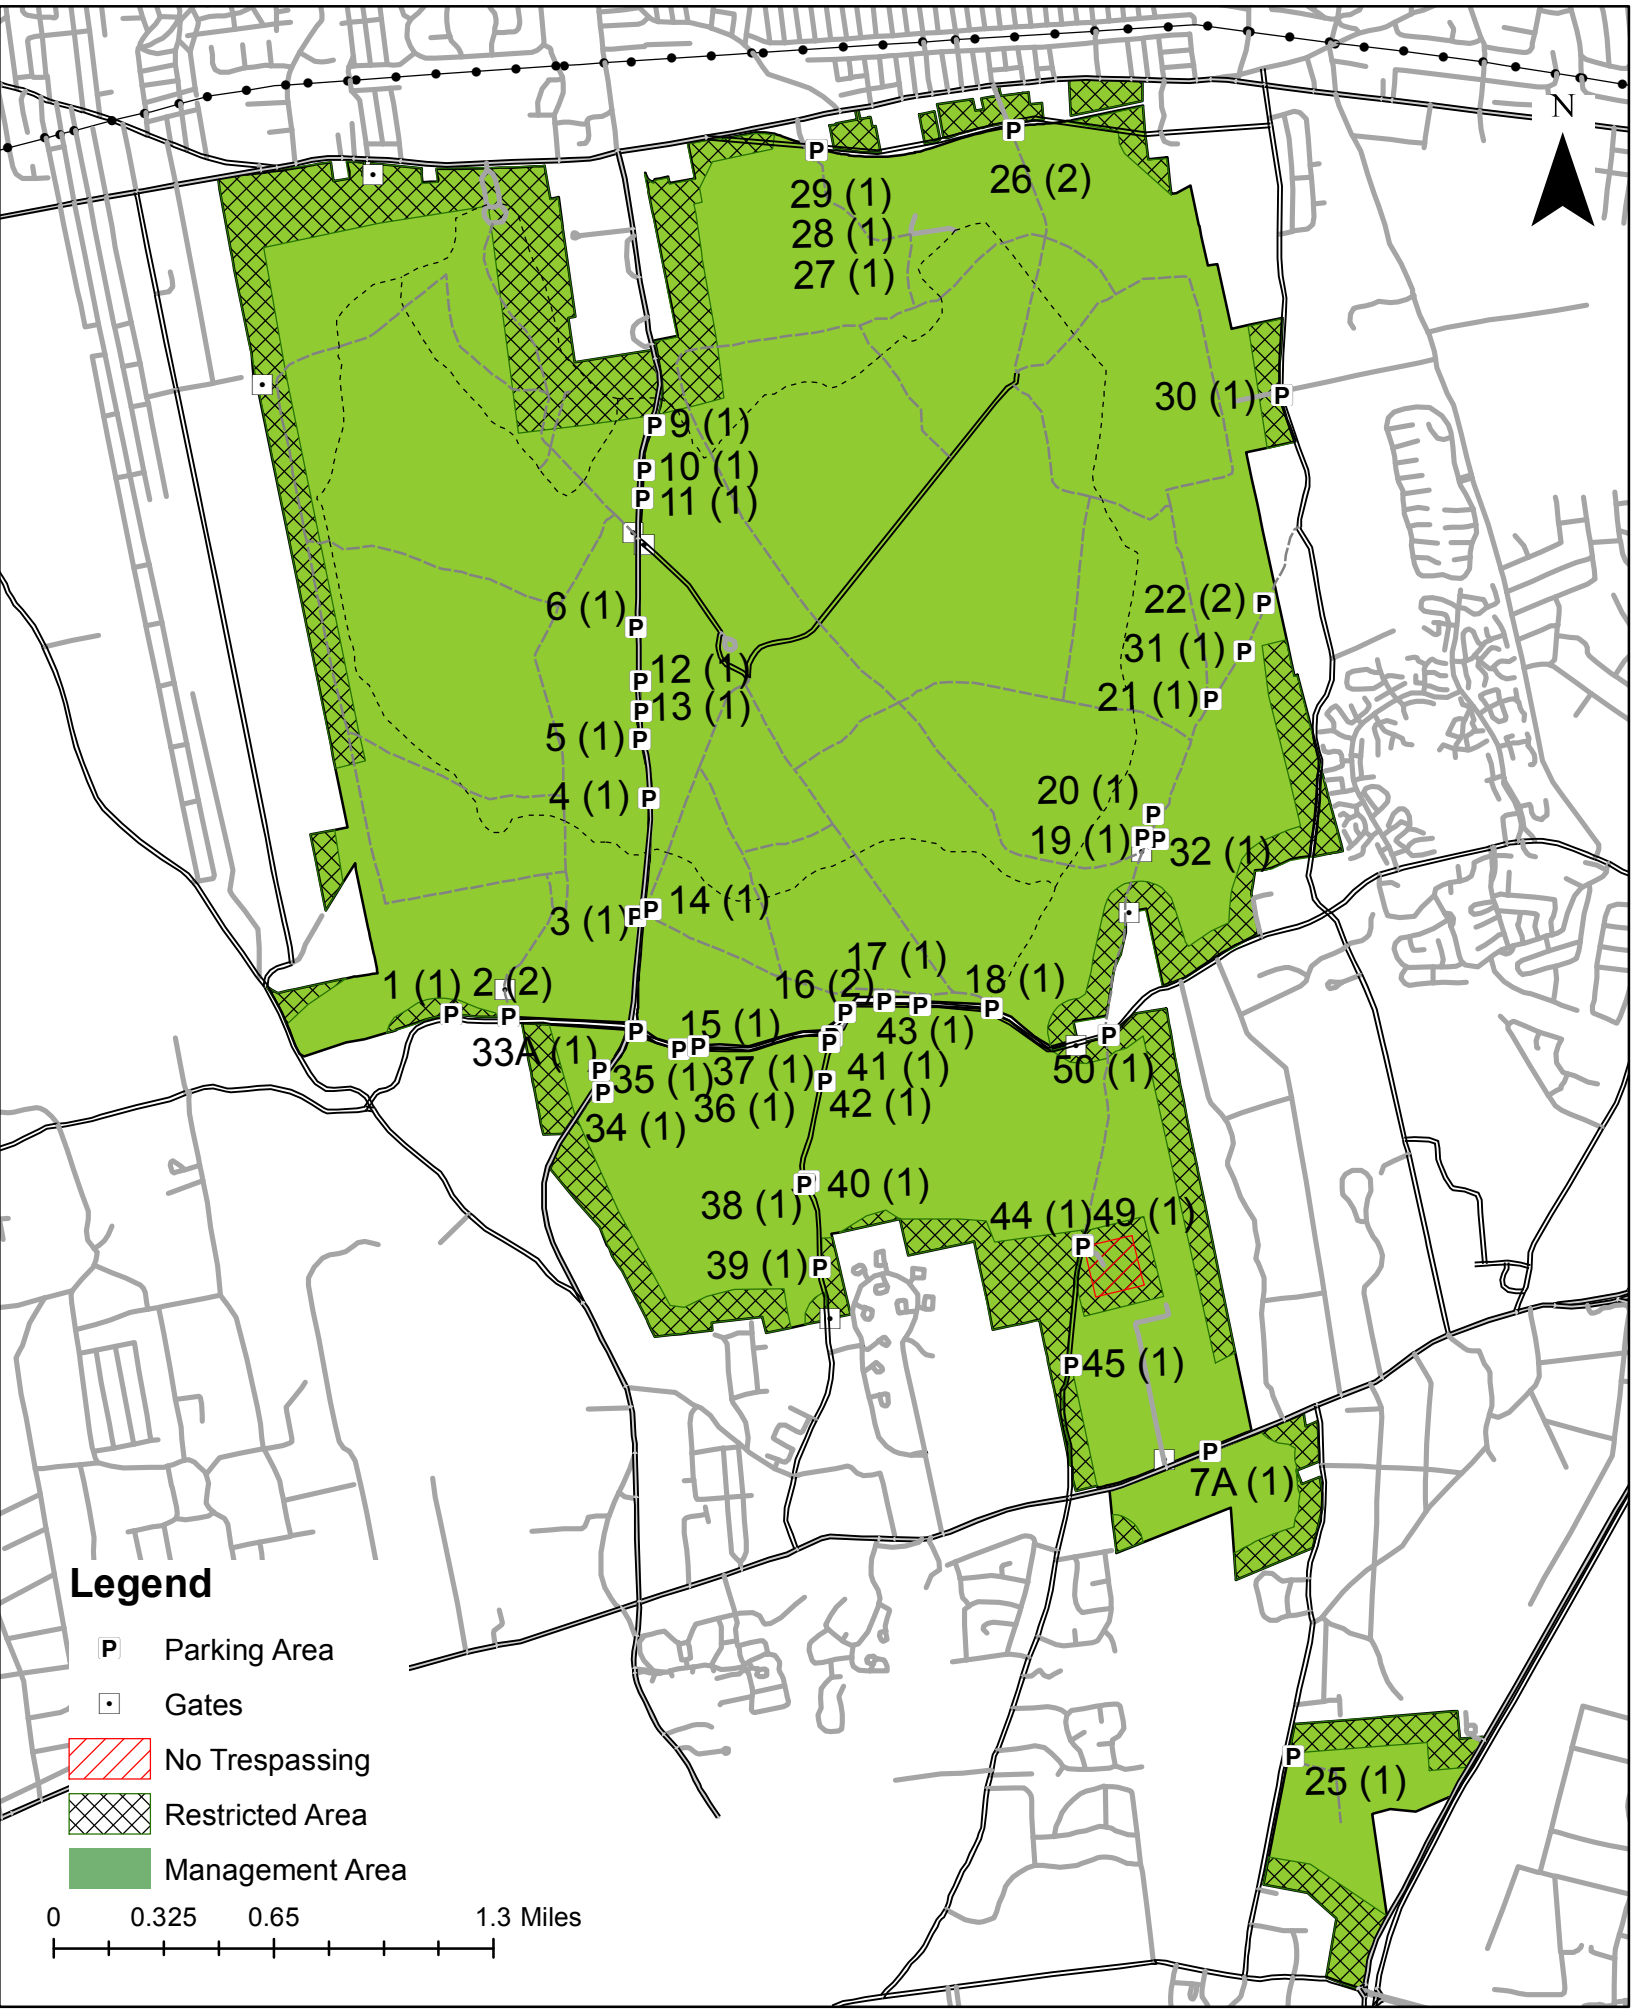

Rocky Point Natural Resource Management Area

Legend

- P Parking Area
- ◻ Gates
- ▨ No Trespassing
- ▩ Restricted Area
- Management Area

0 0.325 0.65 1.3 Miles