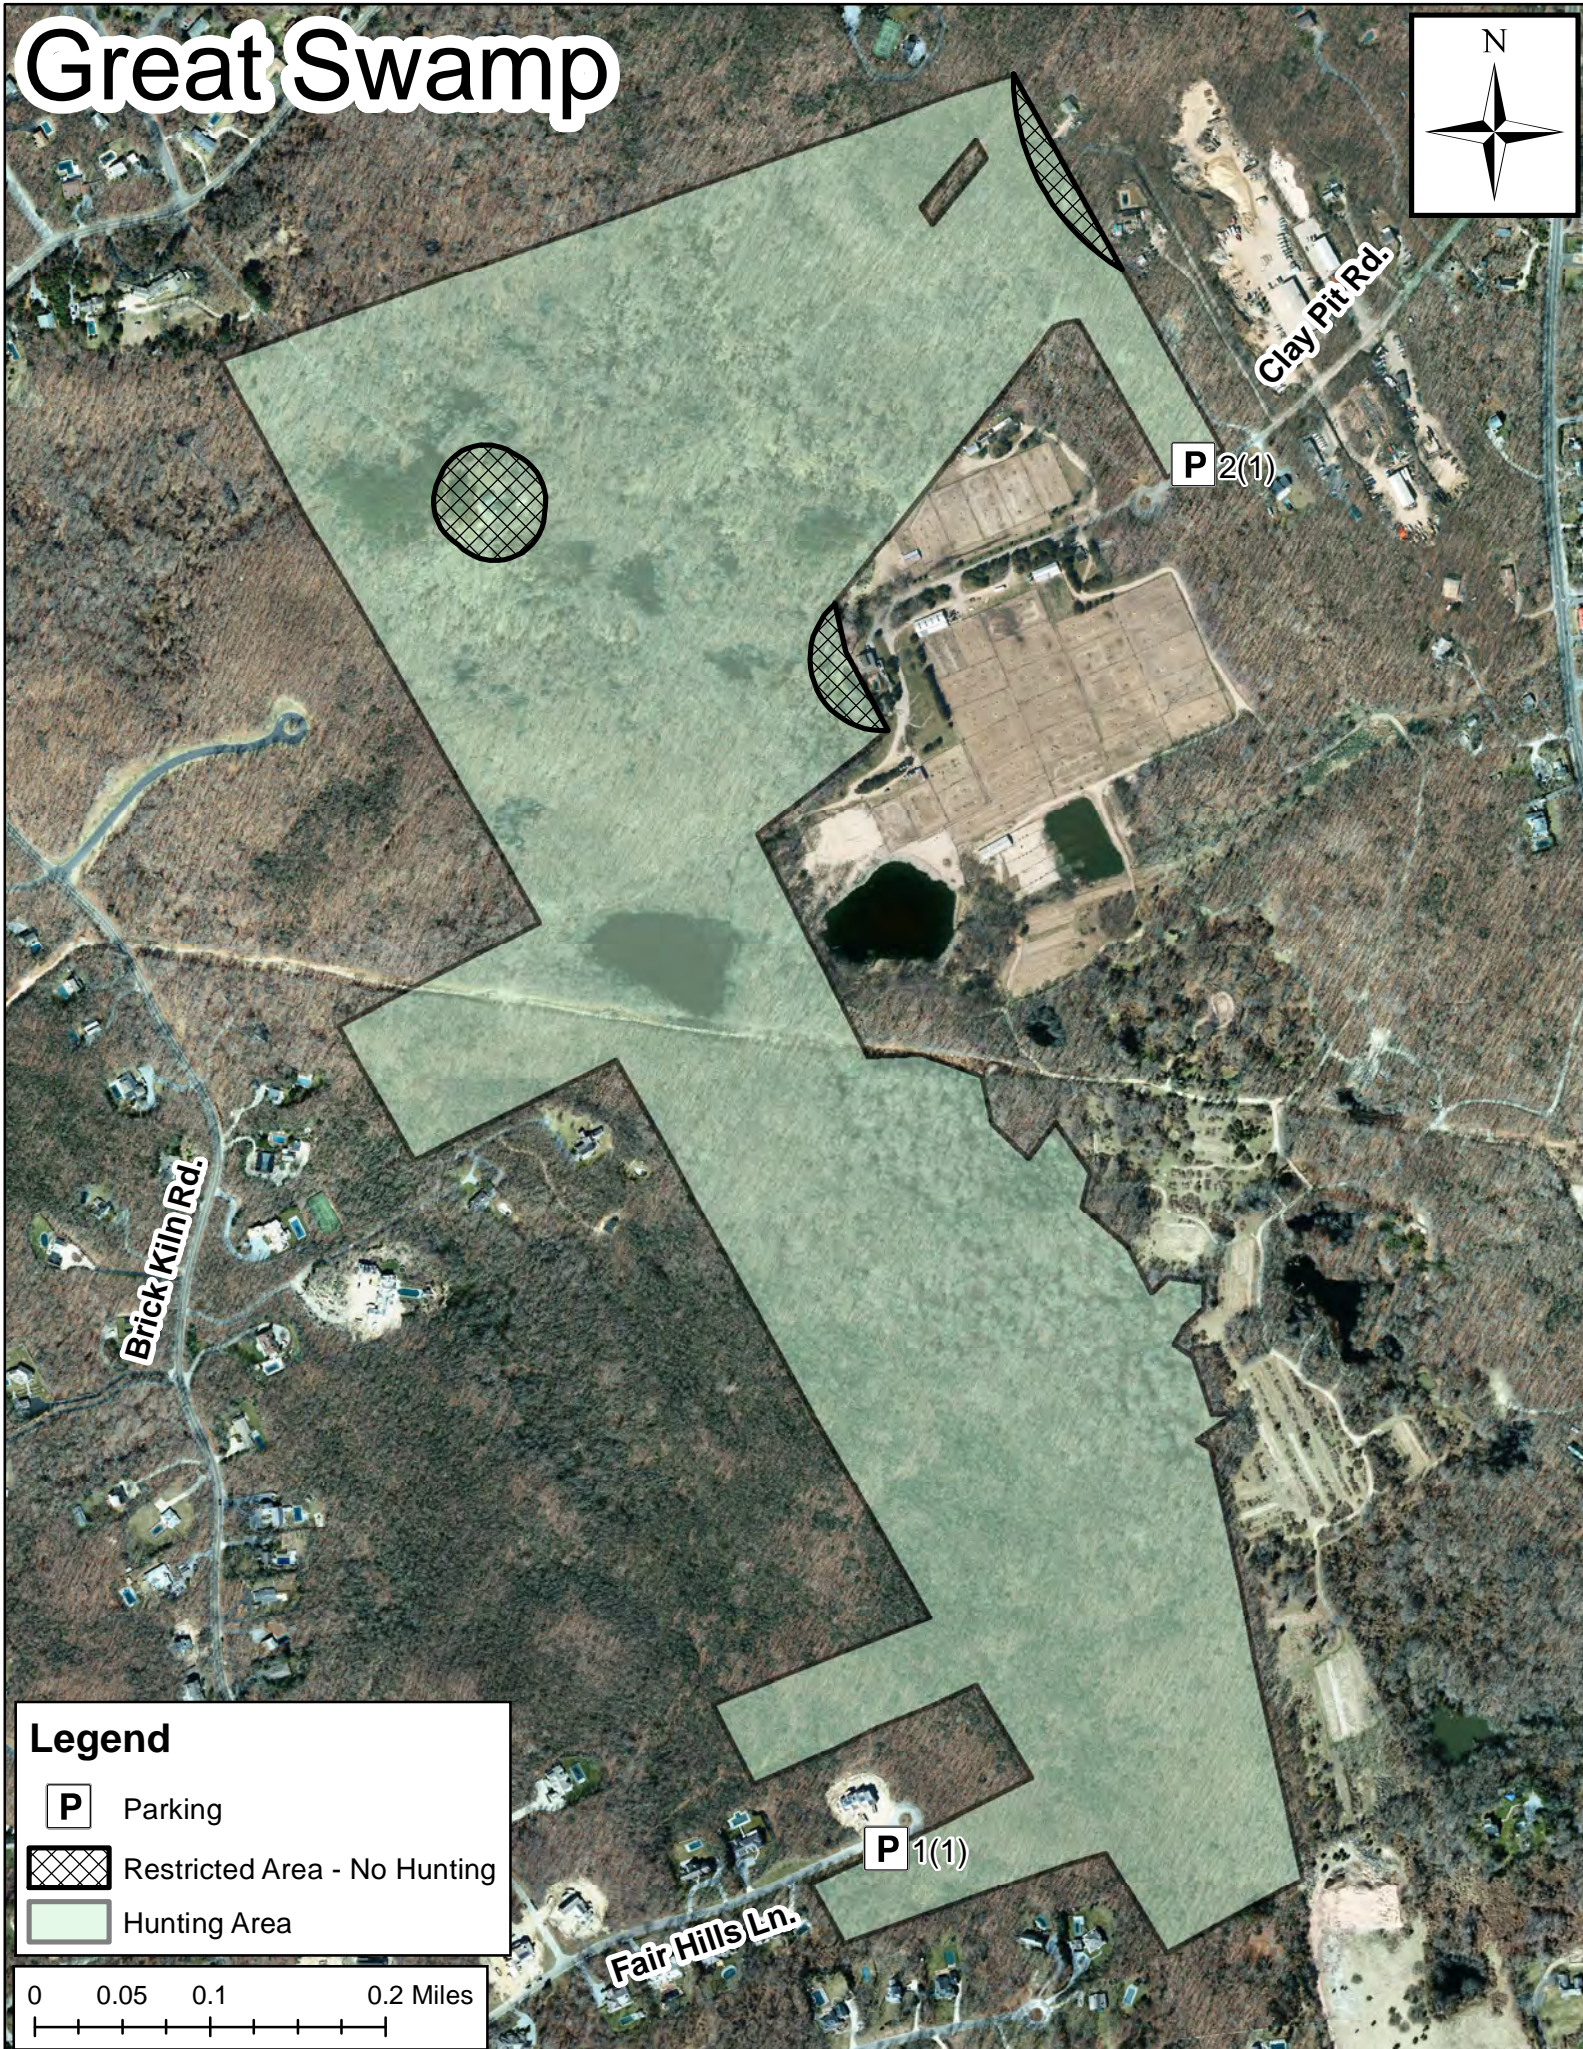

Great Swamp

Legend

P Parking

 Restricted Area - No Hunting

 Hunting Area

0 0.05 0.1 0.2 Miles