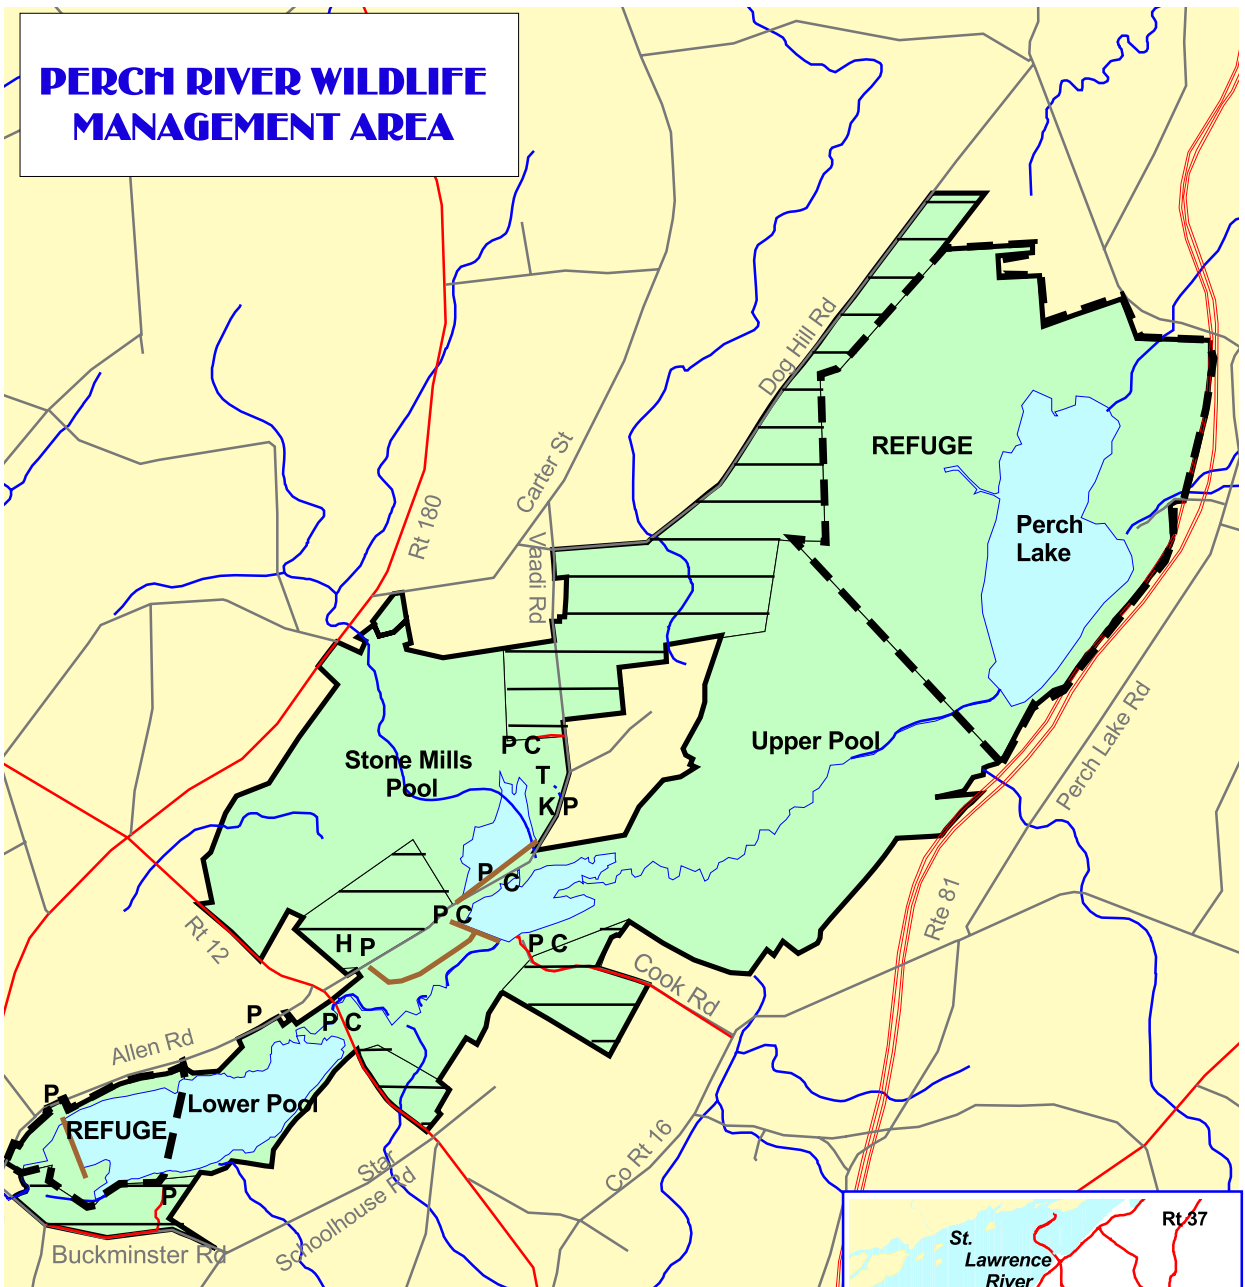

PERCH RIVER WILDLIFE MANAGEMENT AREA

LEGEND

- Public Hunting
- Truck Trail
- Dike
- Refuge Boundary

- WMA
- T Observation Tower
- H Headquarters
- P Parking
- C Car Top Boat Launch
- K Kiosk

By ELS 1-05