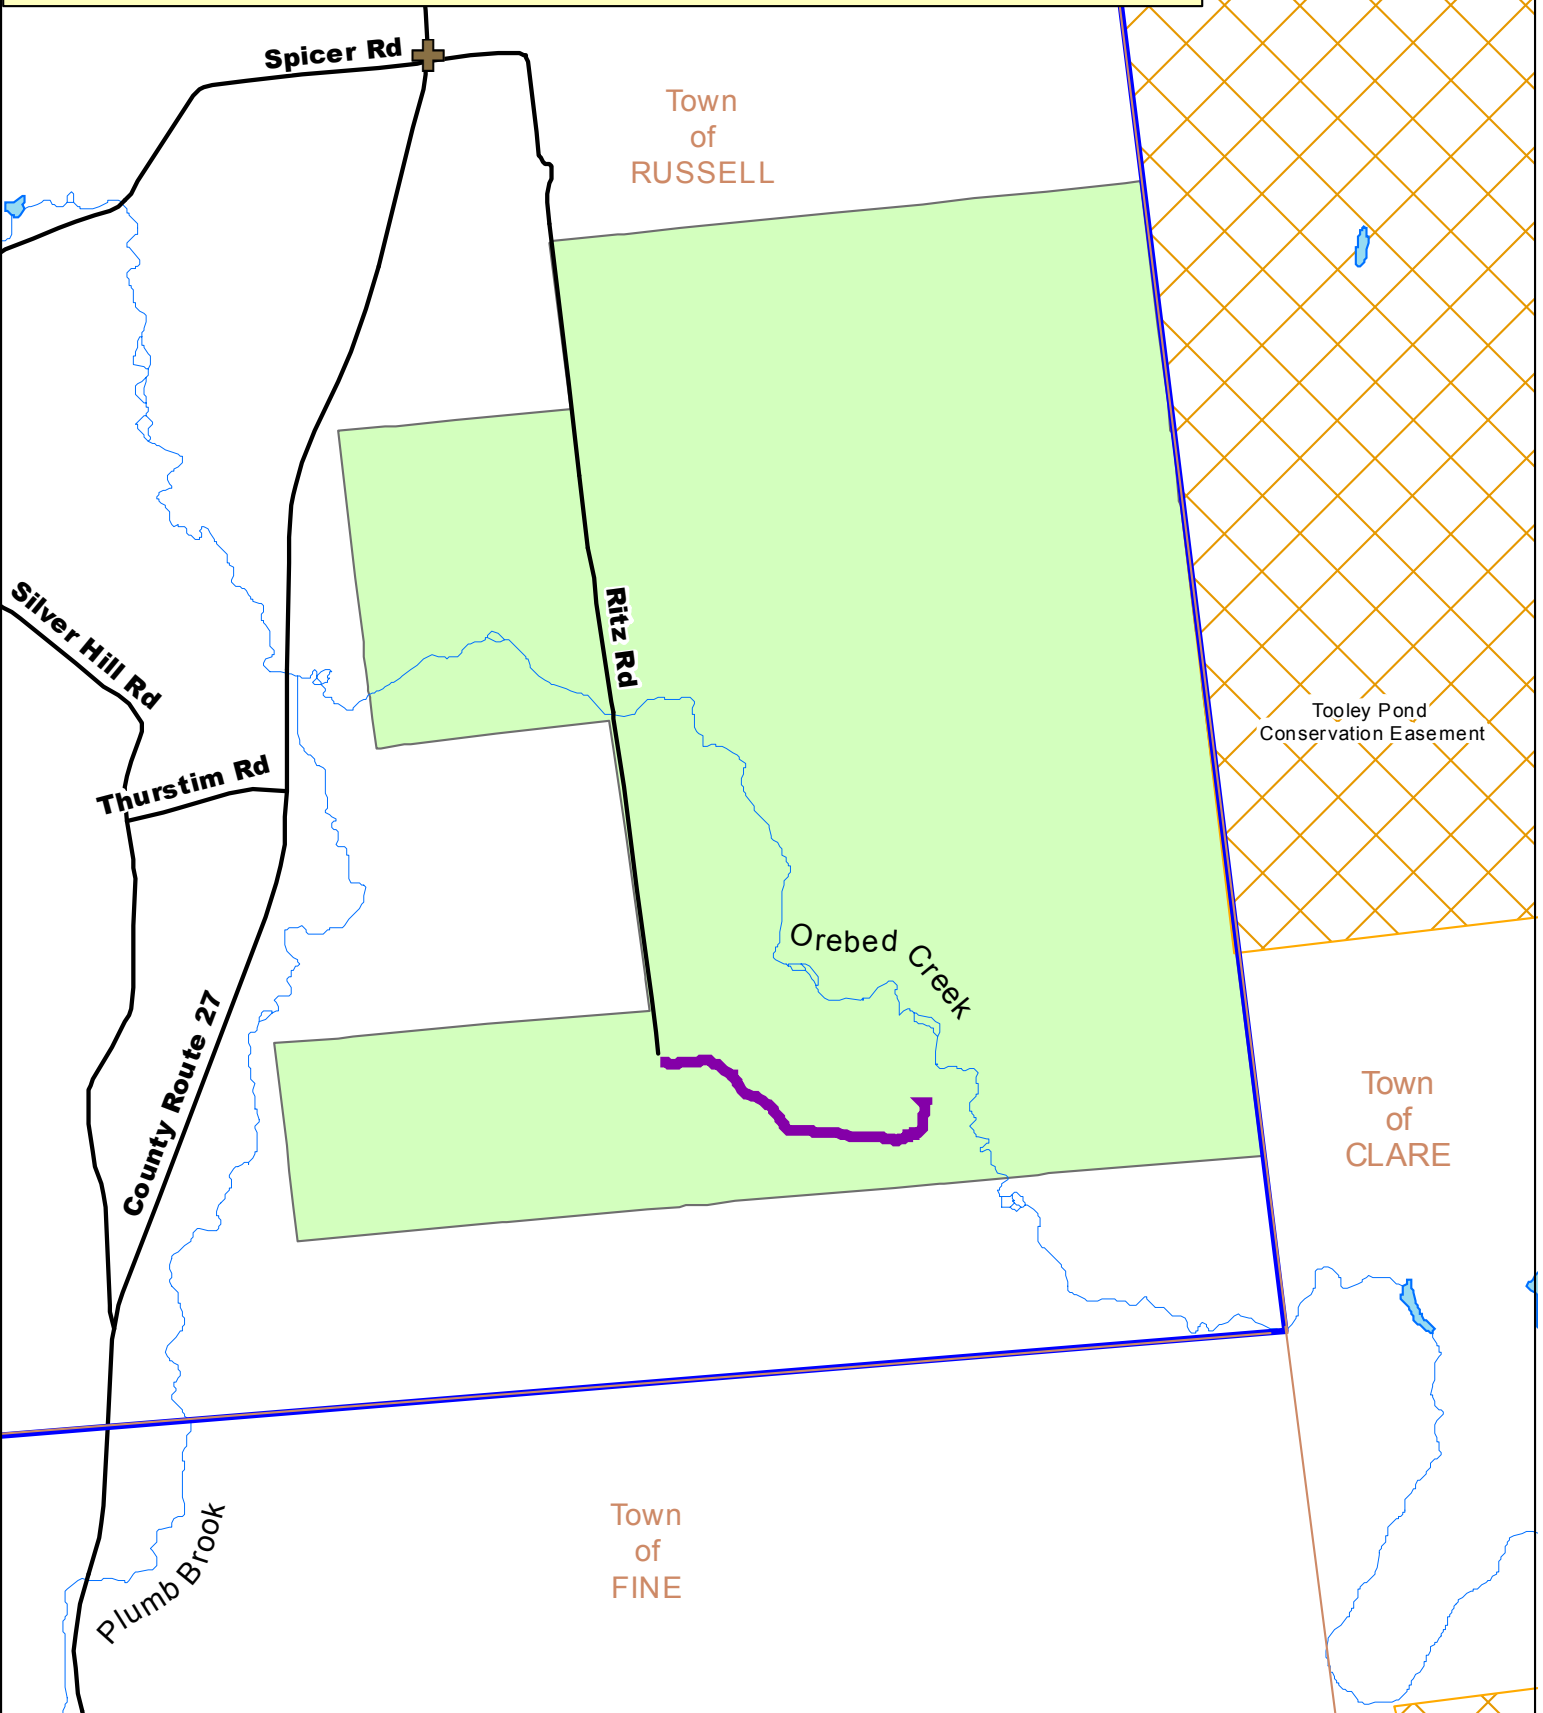

OREBED CREEK STATE FOREST

-  Conservation Easement
-  Adirondack Park Blue Line
-  STATE FOREST SIGN
-  Town Boundary
-  Town or County Highway
-  Hiking Trail

Lake George Rd

Town of RUSSELL

Town of CLARE

Town of FINE

Tooley Pond Conservation Easement

Spicer Rd

Ritz Rd

Thurstim Rd

Silver Hill Rd

County Route 27

Plumb Brook

Orebed Creek