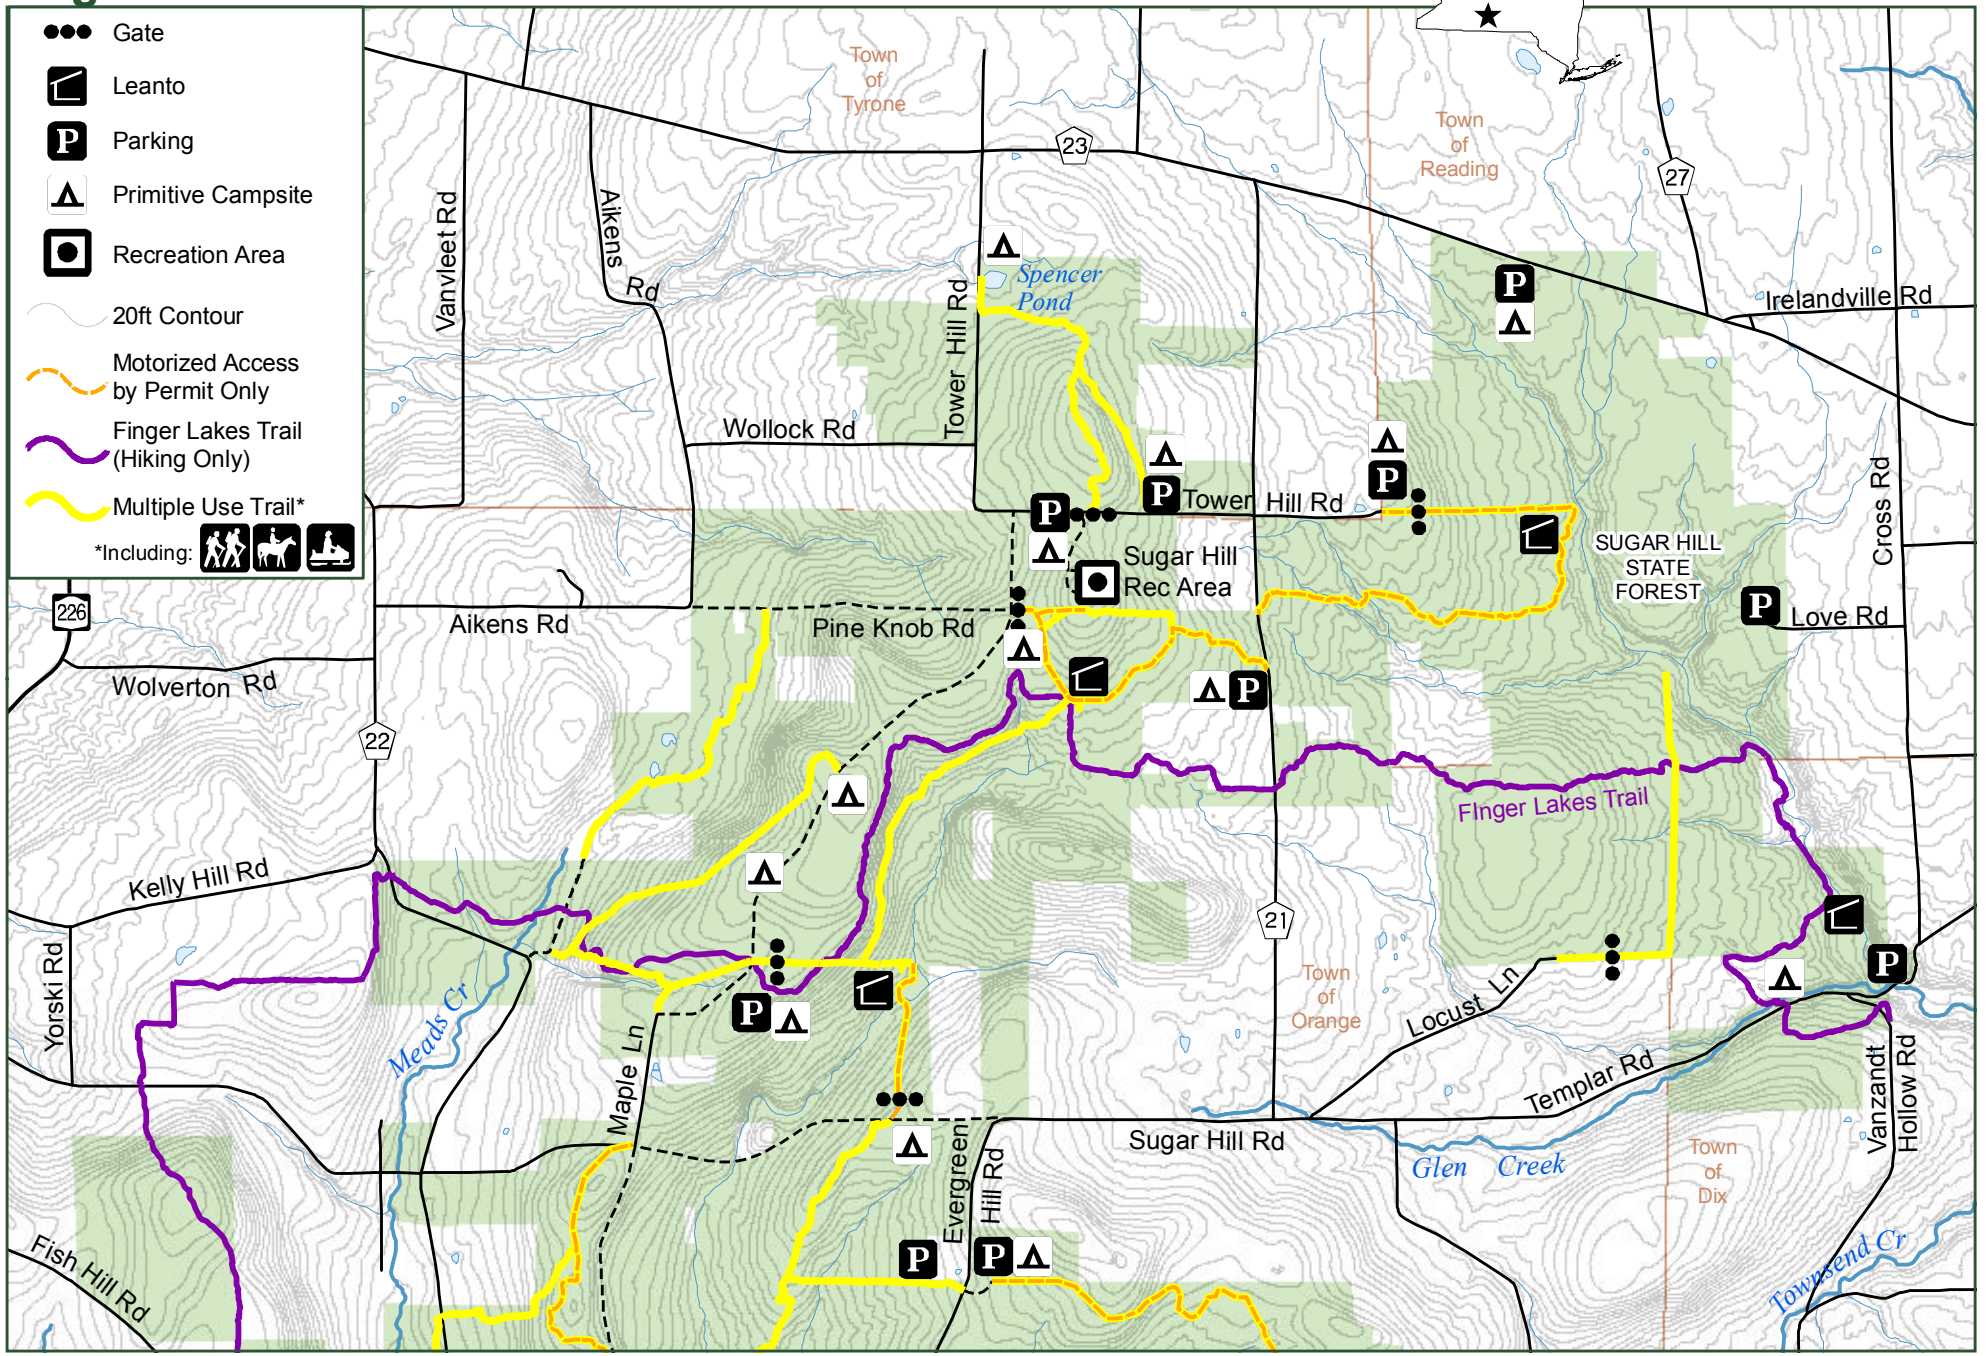

Sugar Hill State Forest - North

- Gate
- ▣ Leanto
- P Parking
- ▲ Primitive Campsite
- ◻ Recreation Area
- 20ft Contour
- Motorized Access by Permit Only
- Finger Lakes Trail (Hiking Only)
- Multiple Use Trail*
- *Including: