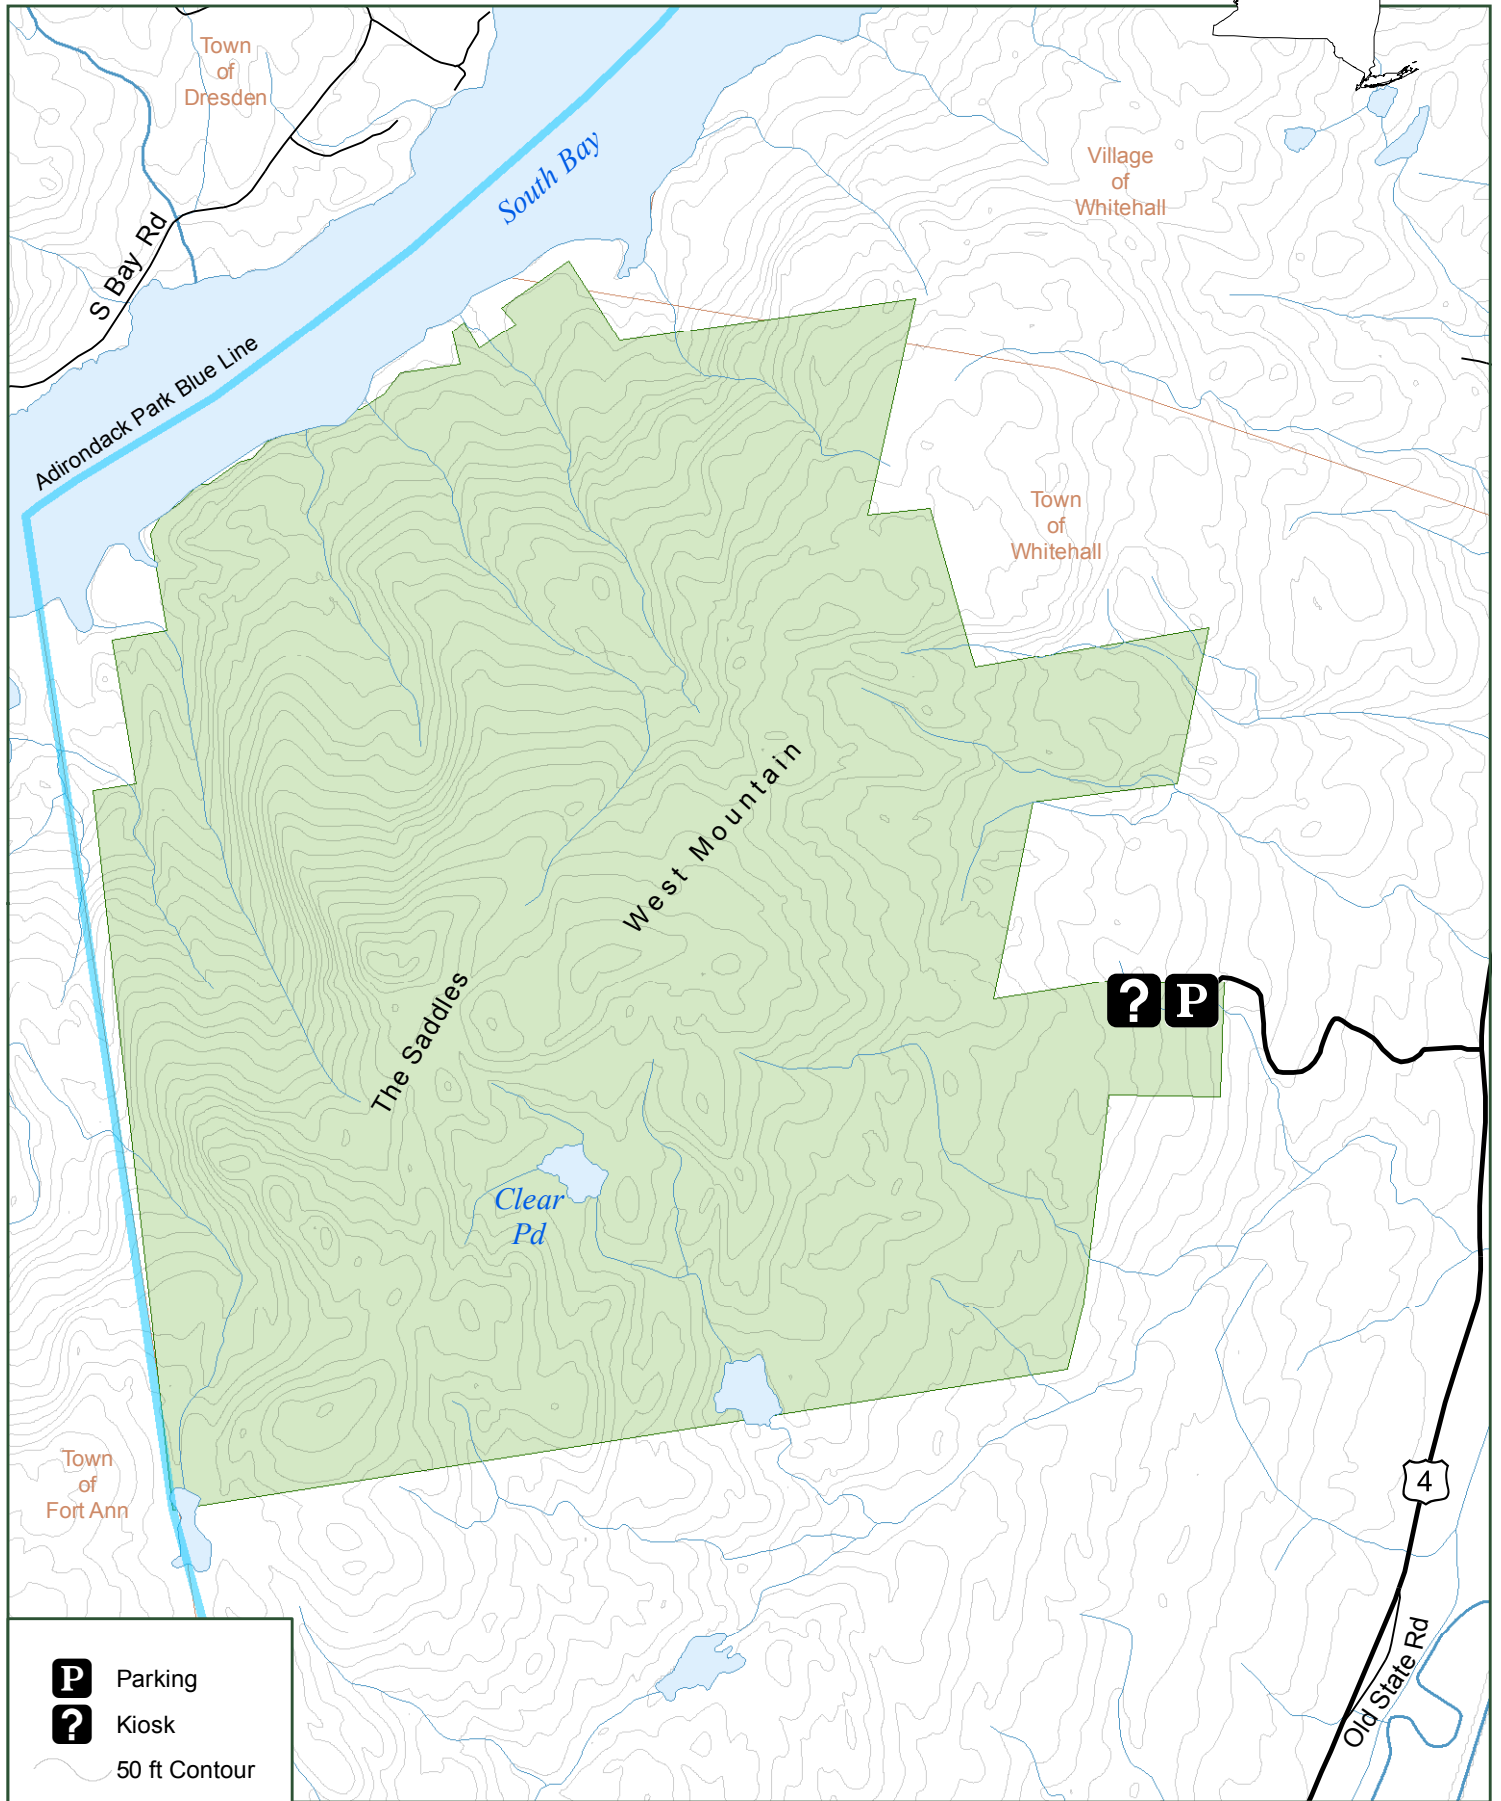

The Saddles State Forest

Department of
Environmental
Conservation

0 0.125 0.25 0.5
Miles

Washington County