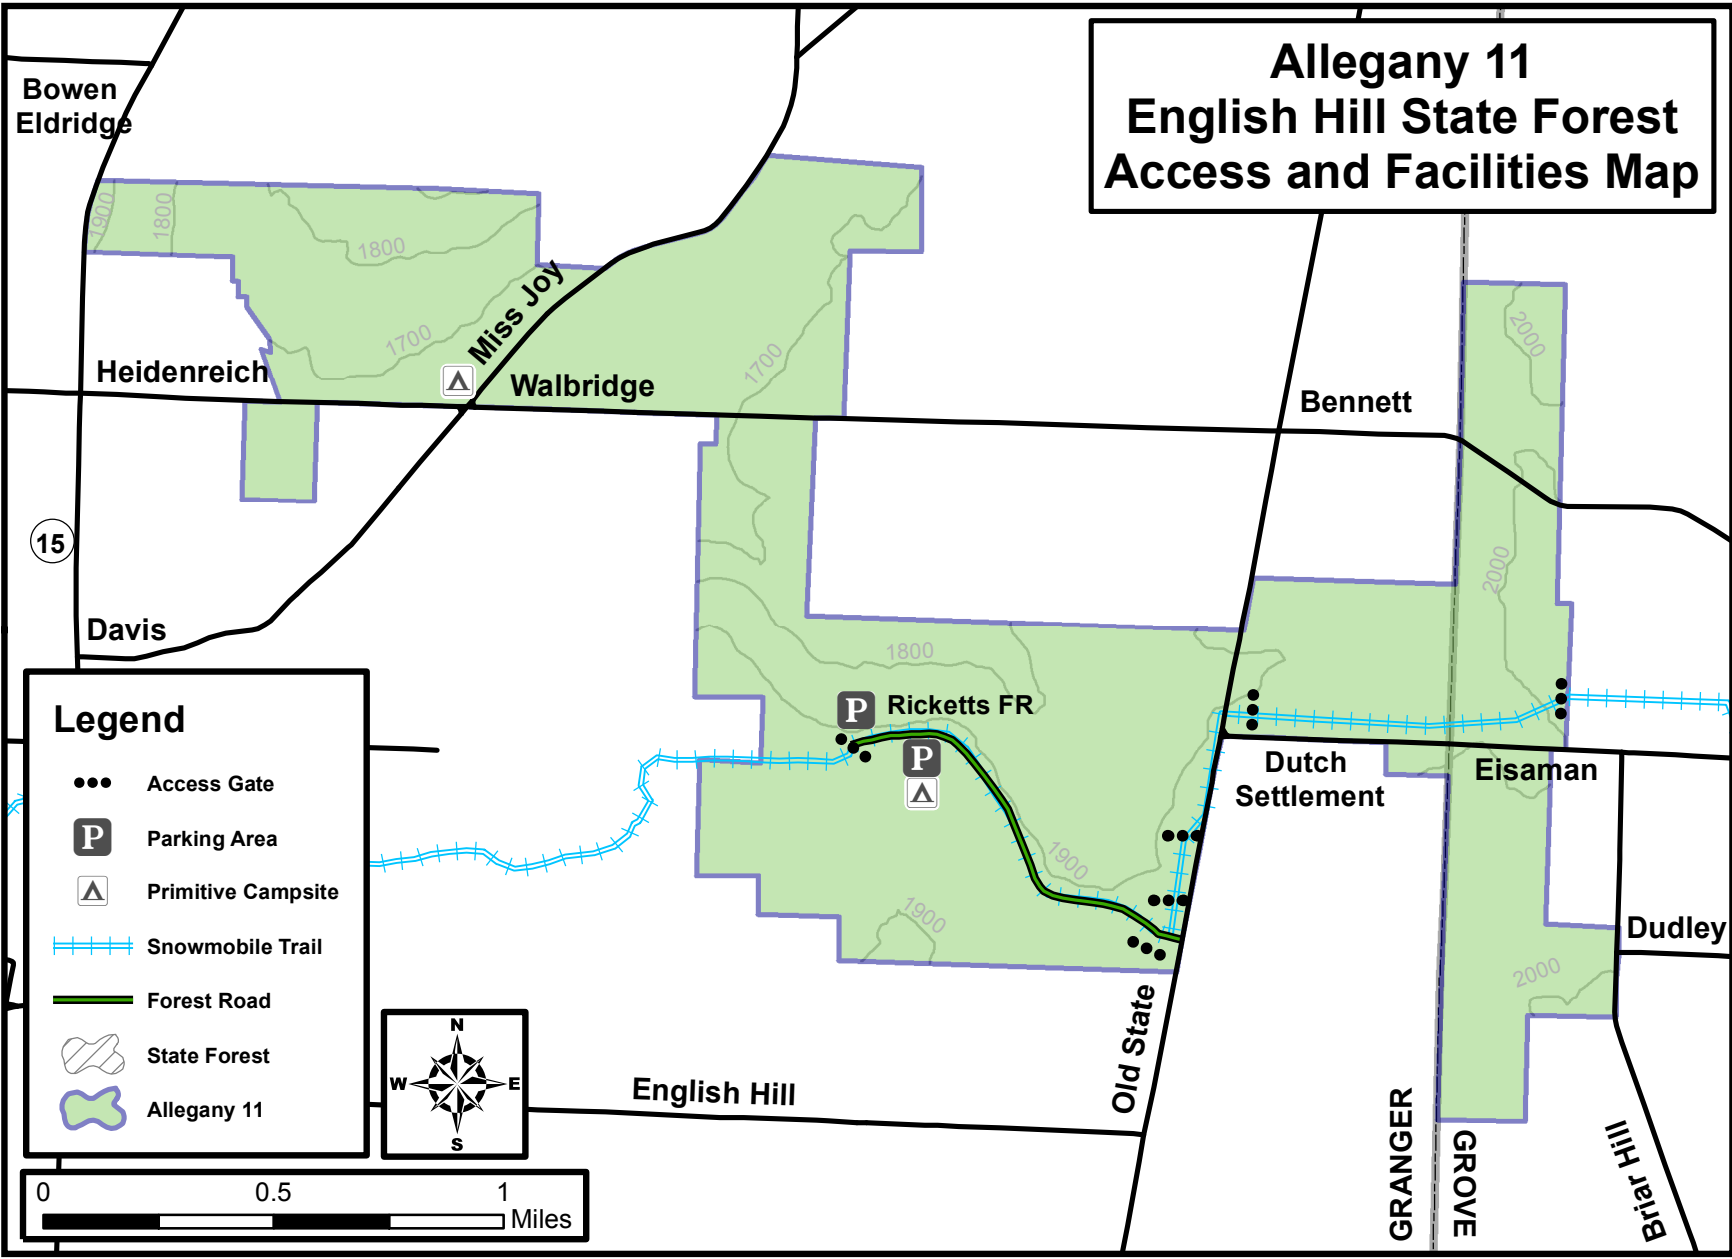

# Allegany 11 English Hill State Forest Access and Facilities Map

Bowen  
Eldridge

Heidenreich

Walbridge

Bennett

Davis

Ricketts FR

Dutch  
Settlement

## Legend

- Access Gate
- P** Parking Area
- ▲ Primitive Campsite
- ⚡ Snowmobile Trail
- Forest Road
- State Forest
- Allegany 11

English Hill

Old State

GRANGER

GROVE

Briar Hill

15

1800

1800

1700

Miss Joy

1700

1800

1900

1900