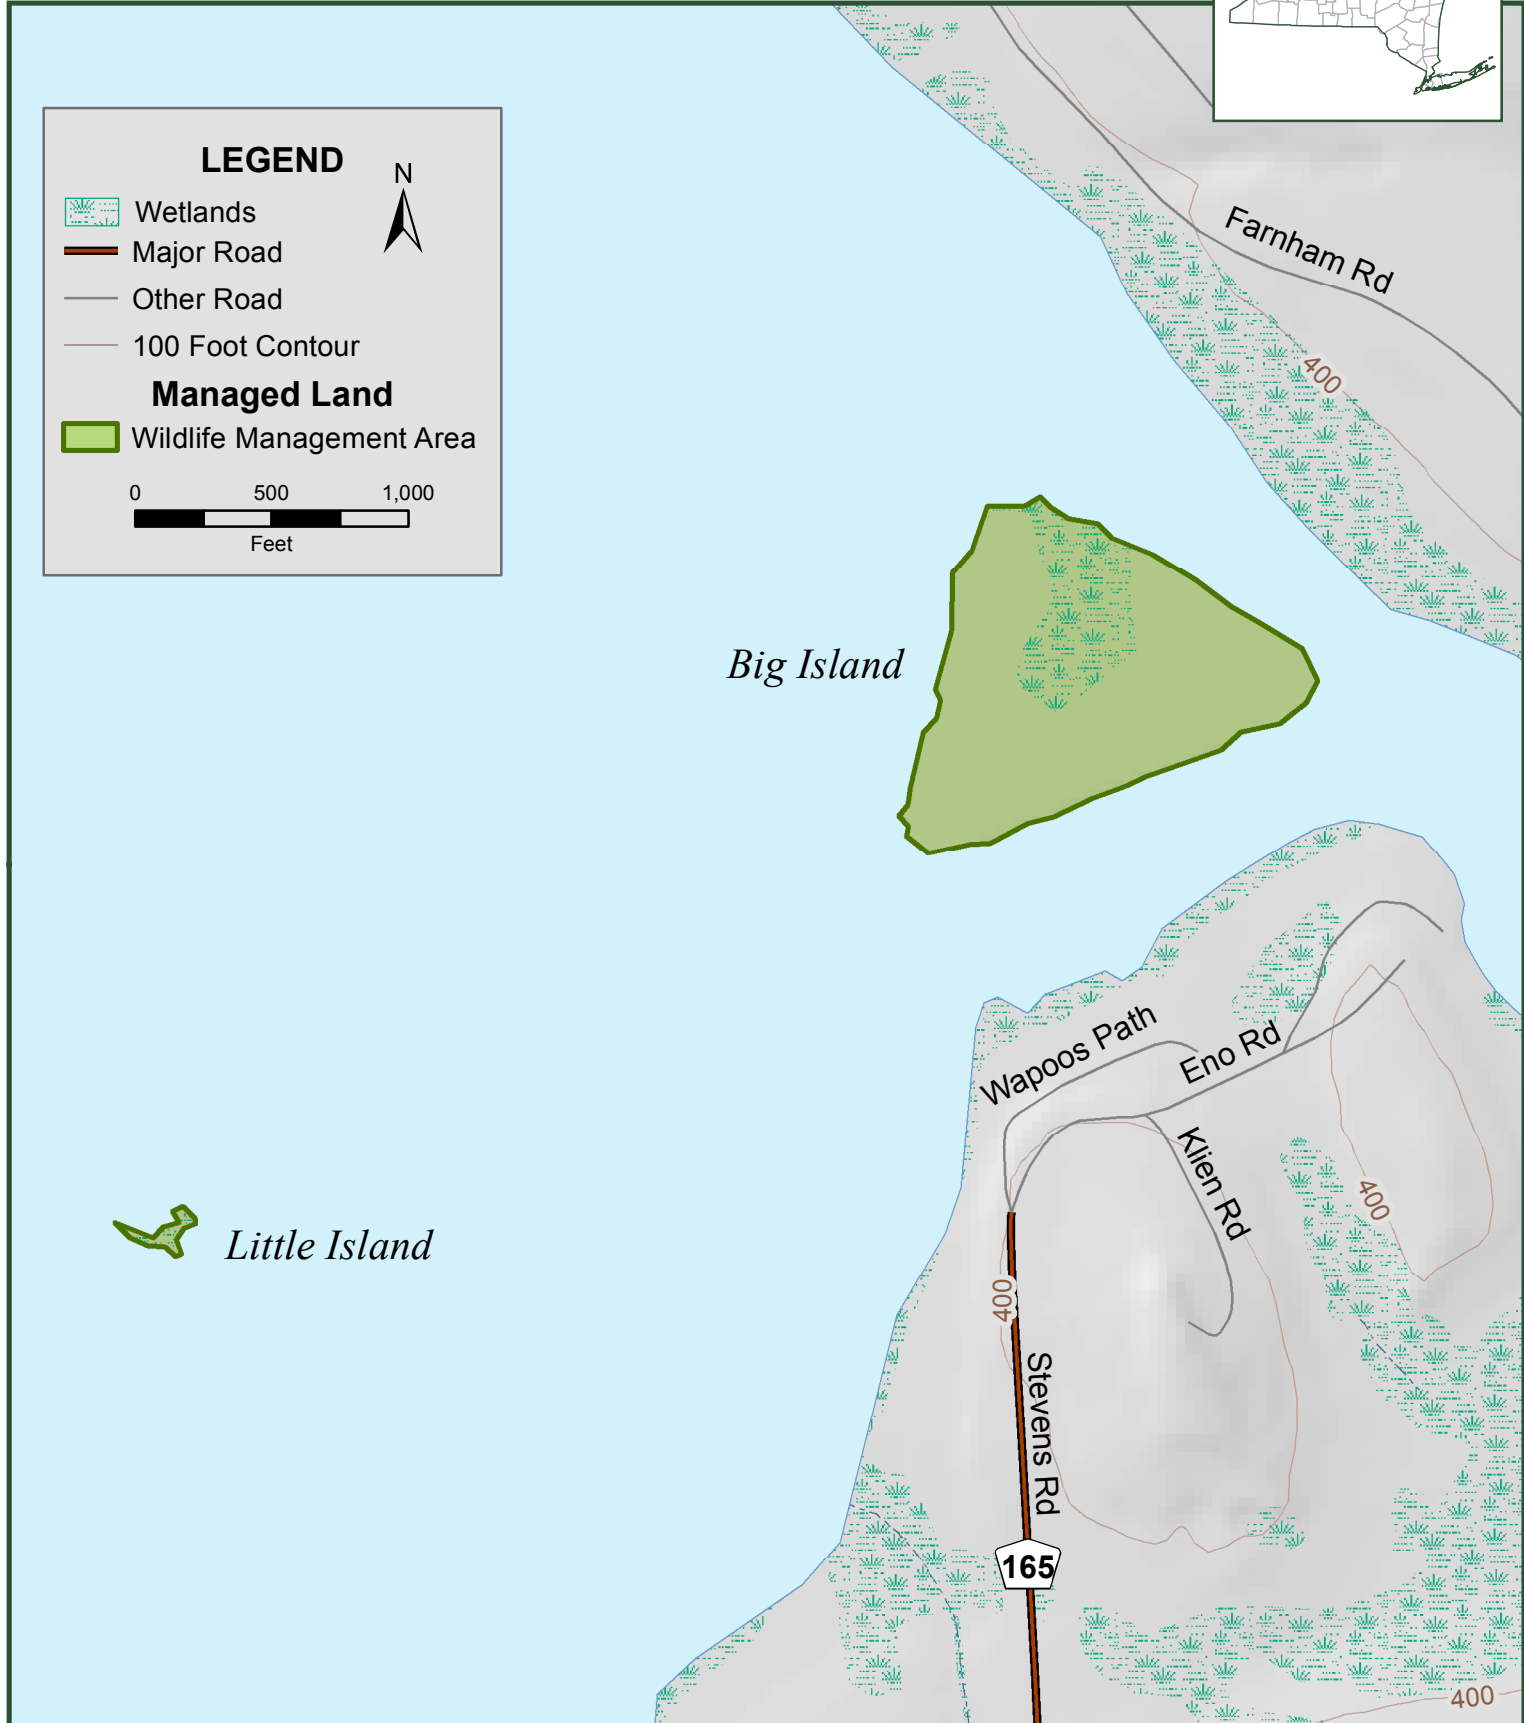

CROSS LAKE ISLANDS

Wildlife Management Area

LEGEND

- Wetlands
- Major Road
- Other Road
- 100 Foot Contour

Managed Land

- Wildlife Management Area

0 500 1,000
Feet

Department of
**Environmental
Conservation**

Cato, Cayuga Co; Lysander and Elbridge, Onondaga Co.