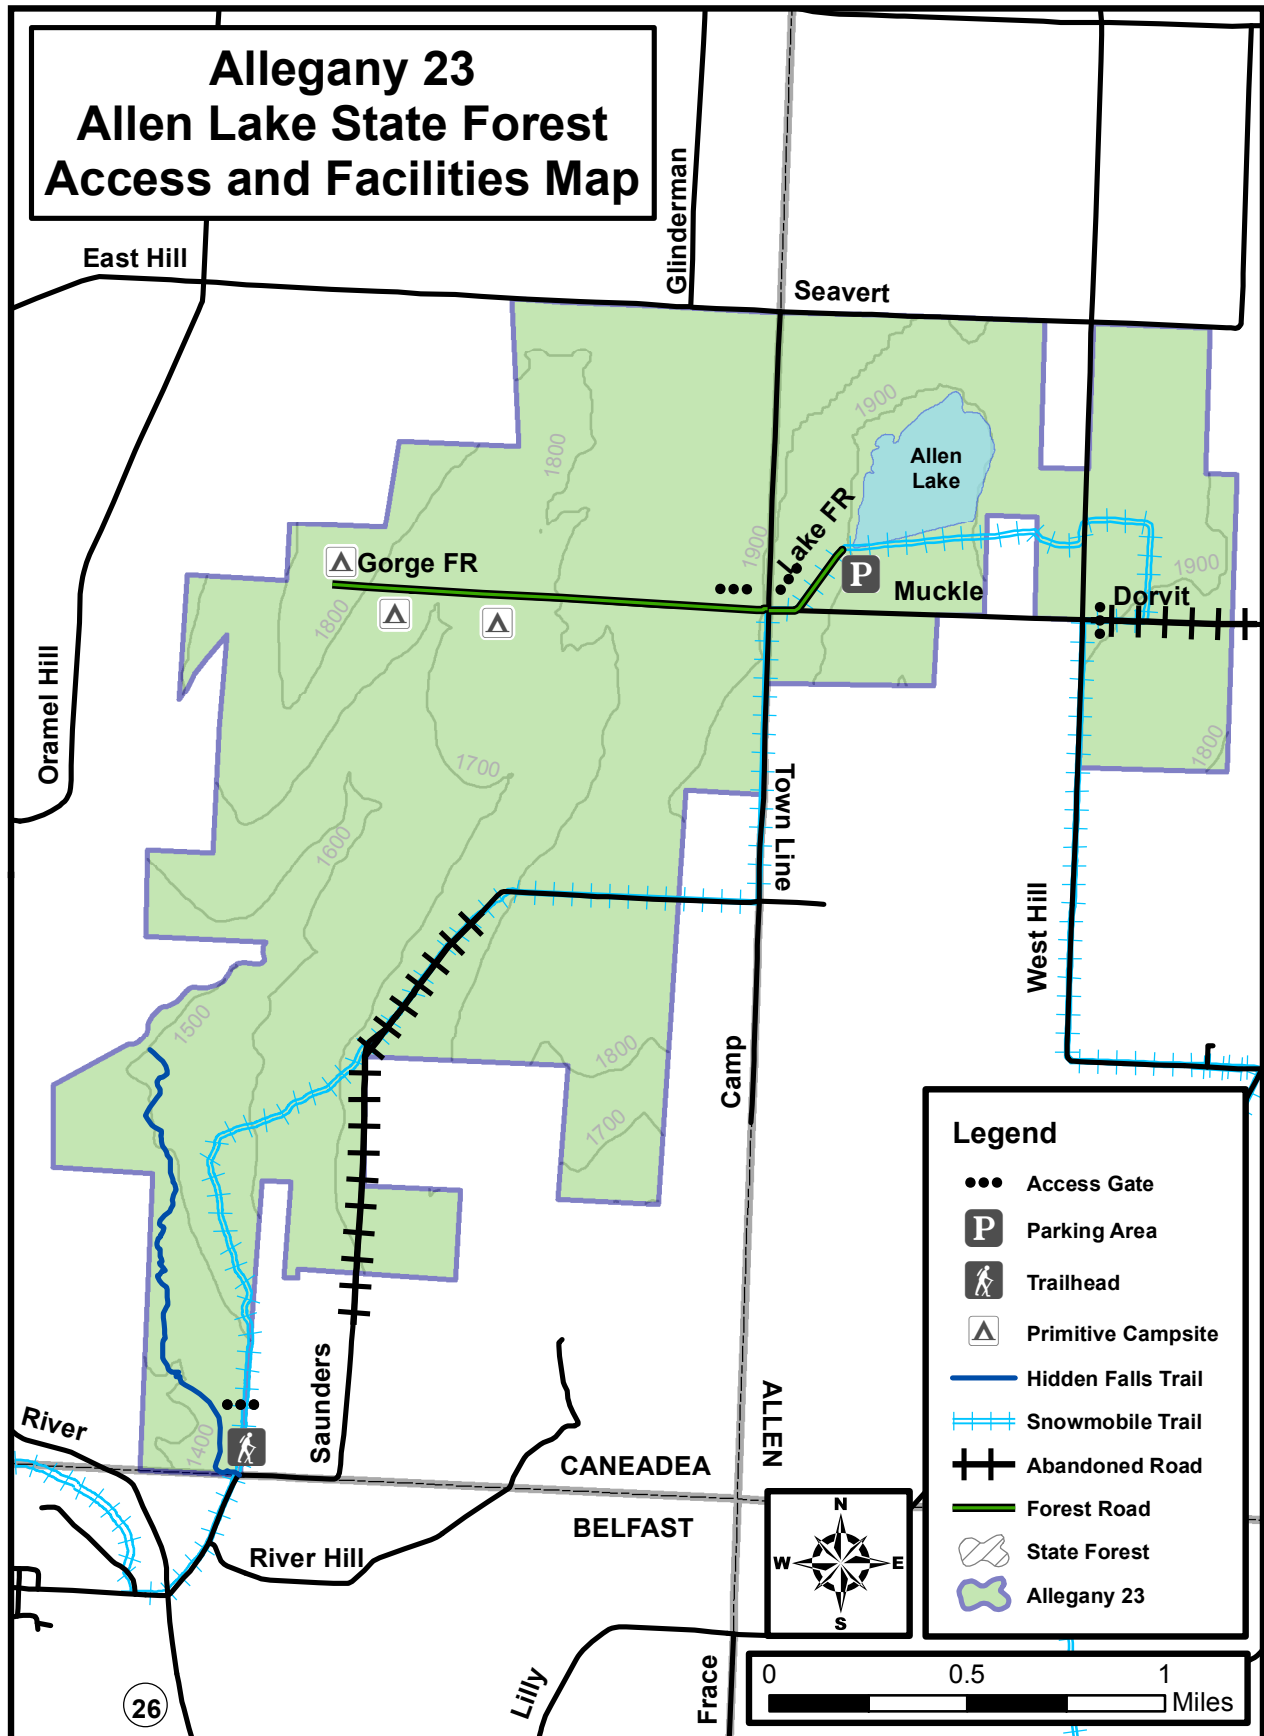

Allegany 23 Allen Lake State Forest Access and Facilities Map

Legend

- Access Gate
- P Parking Area
- 🚶 Trailhead
- △ Primitive Campsite
- Hidden Falls Trail
- - - Snowmobile Trail
- ⊕ Abandoned Road
- Forest Road
- State Forest
- Allegany 23