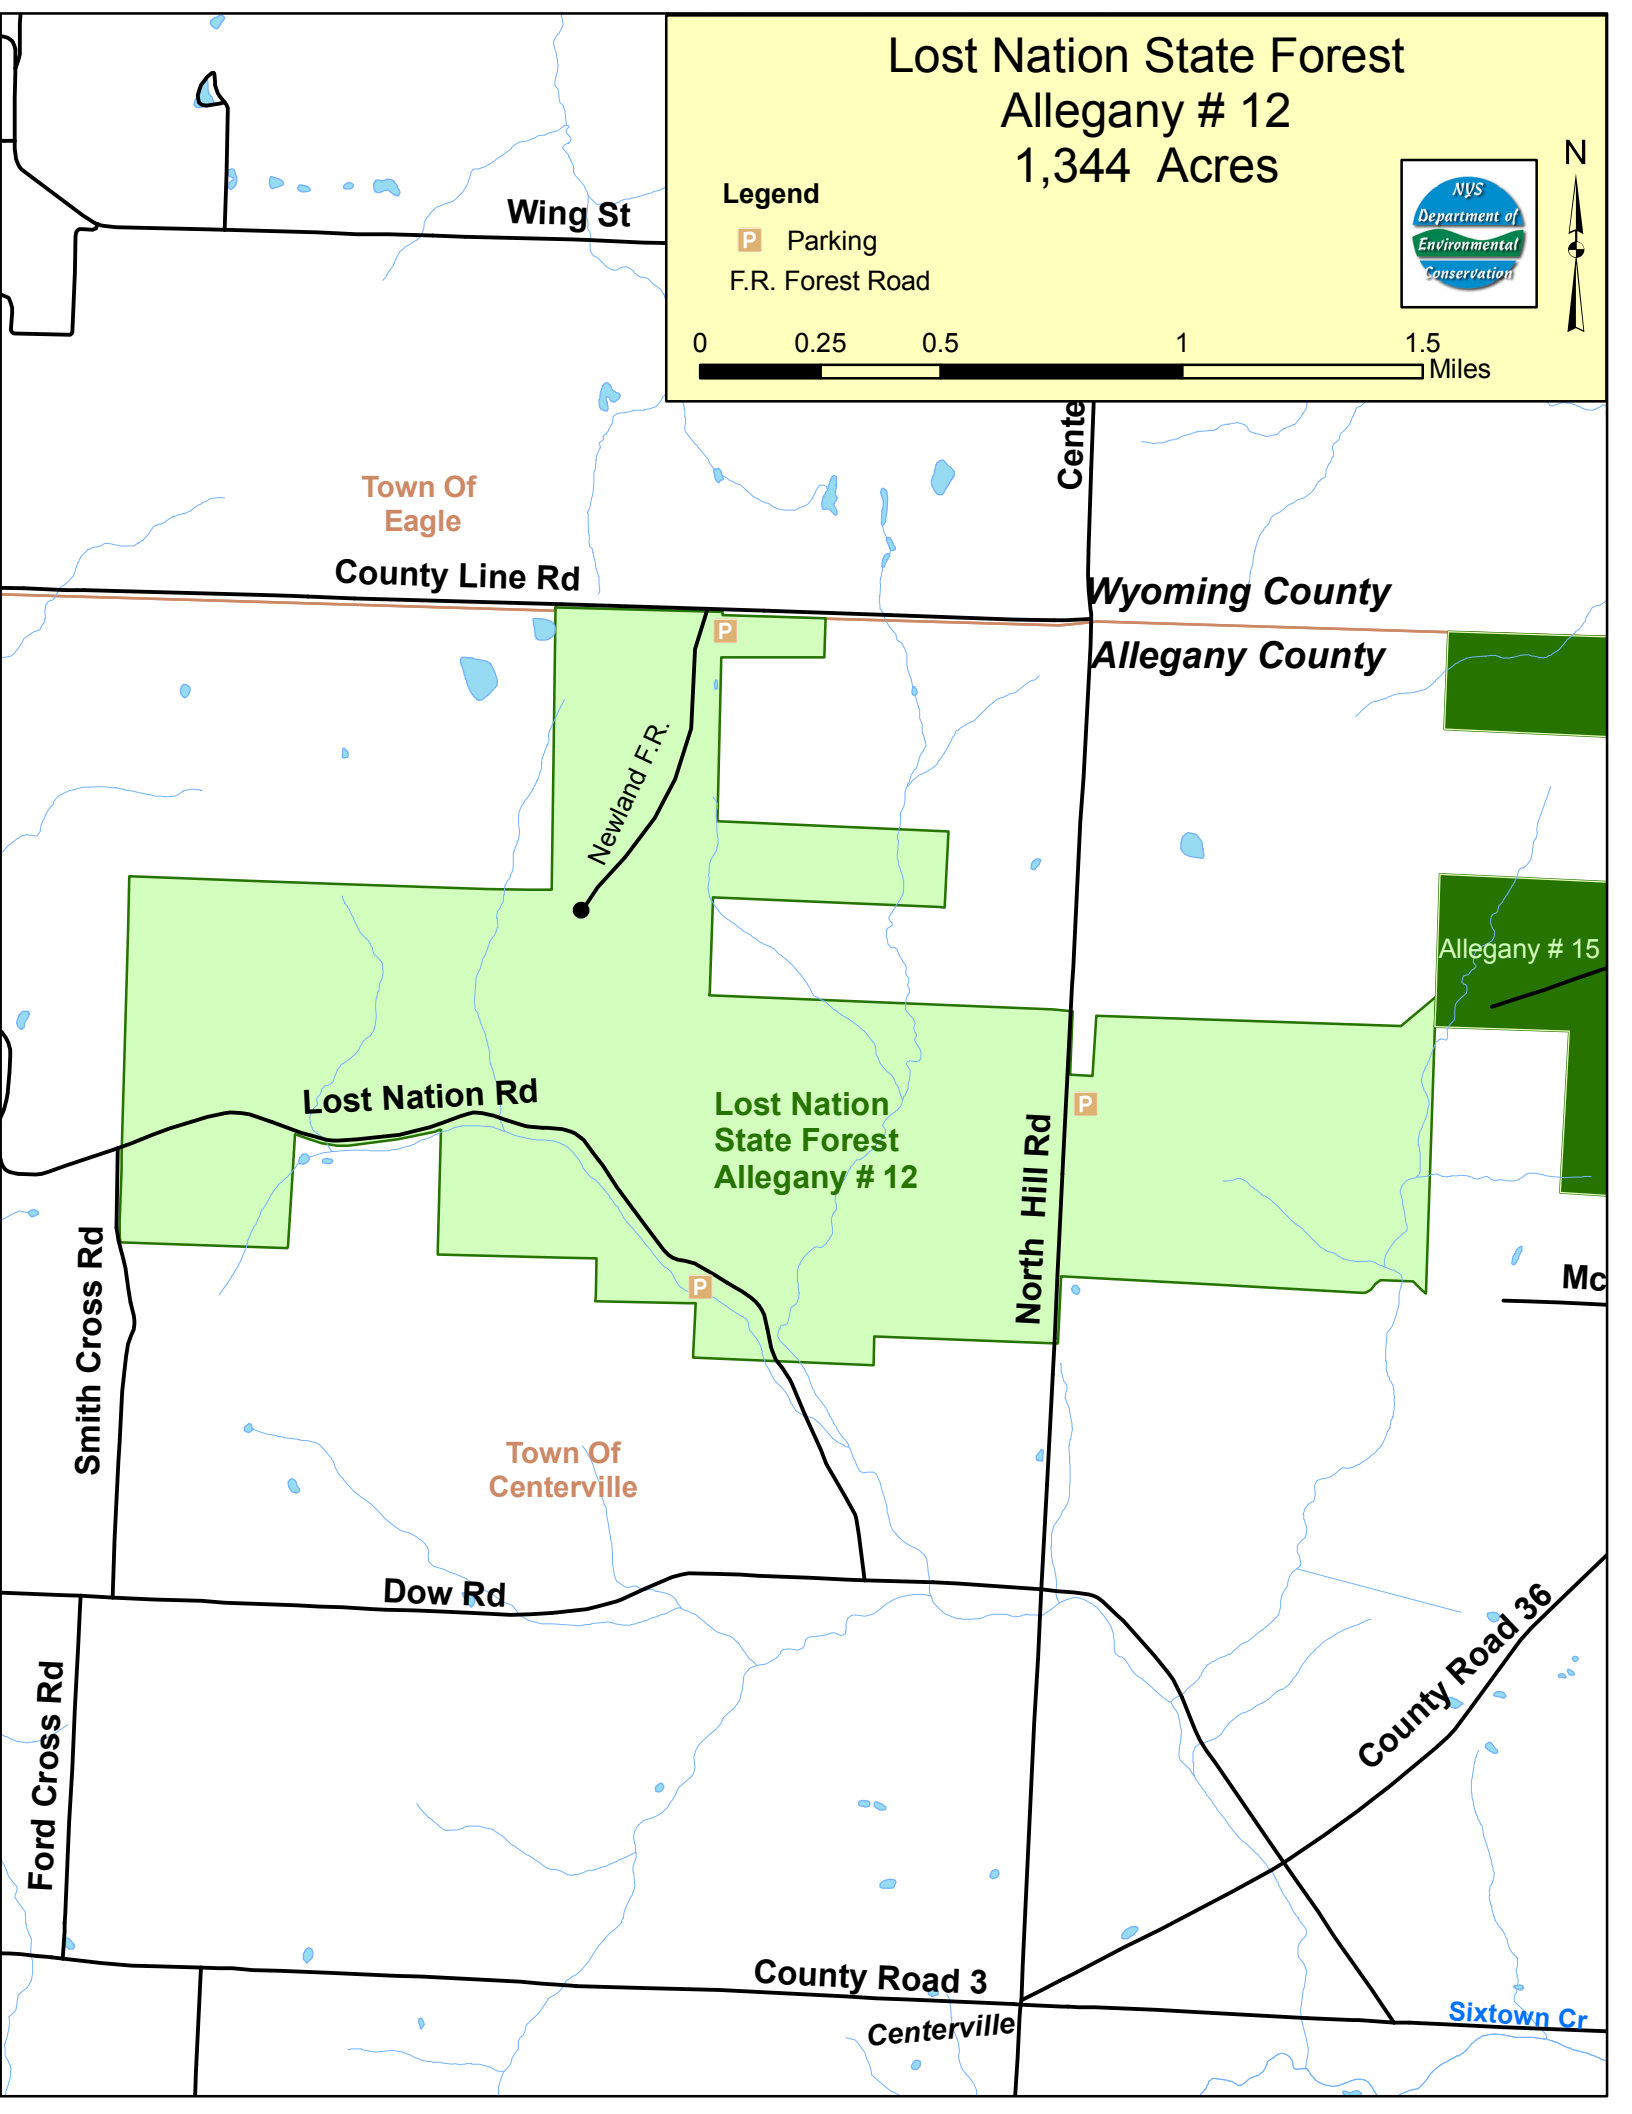

Lost Nation State Forest Allegany # 12 1,344 Acres

Legend

-  Parking
-  F.R. Forest Road

Town Of Eagle
County Line Rd

Centerville

Wyoming County
Allegany County

Newland F.R.

Lost Nation Rd

Lost Nation State Forest
Allegany # 12

Allegany # 15

North Hill Rd

Smith Cross Rd

Town Of Centerville

Dow Rd

Ford Cross Rd

County Road 3

County Road 36

Centerville

Sixtown Cr