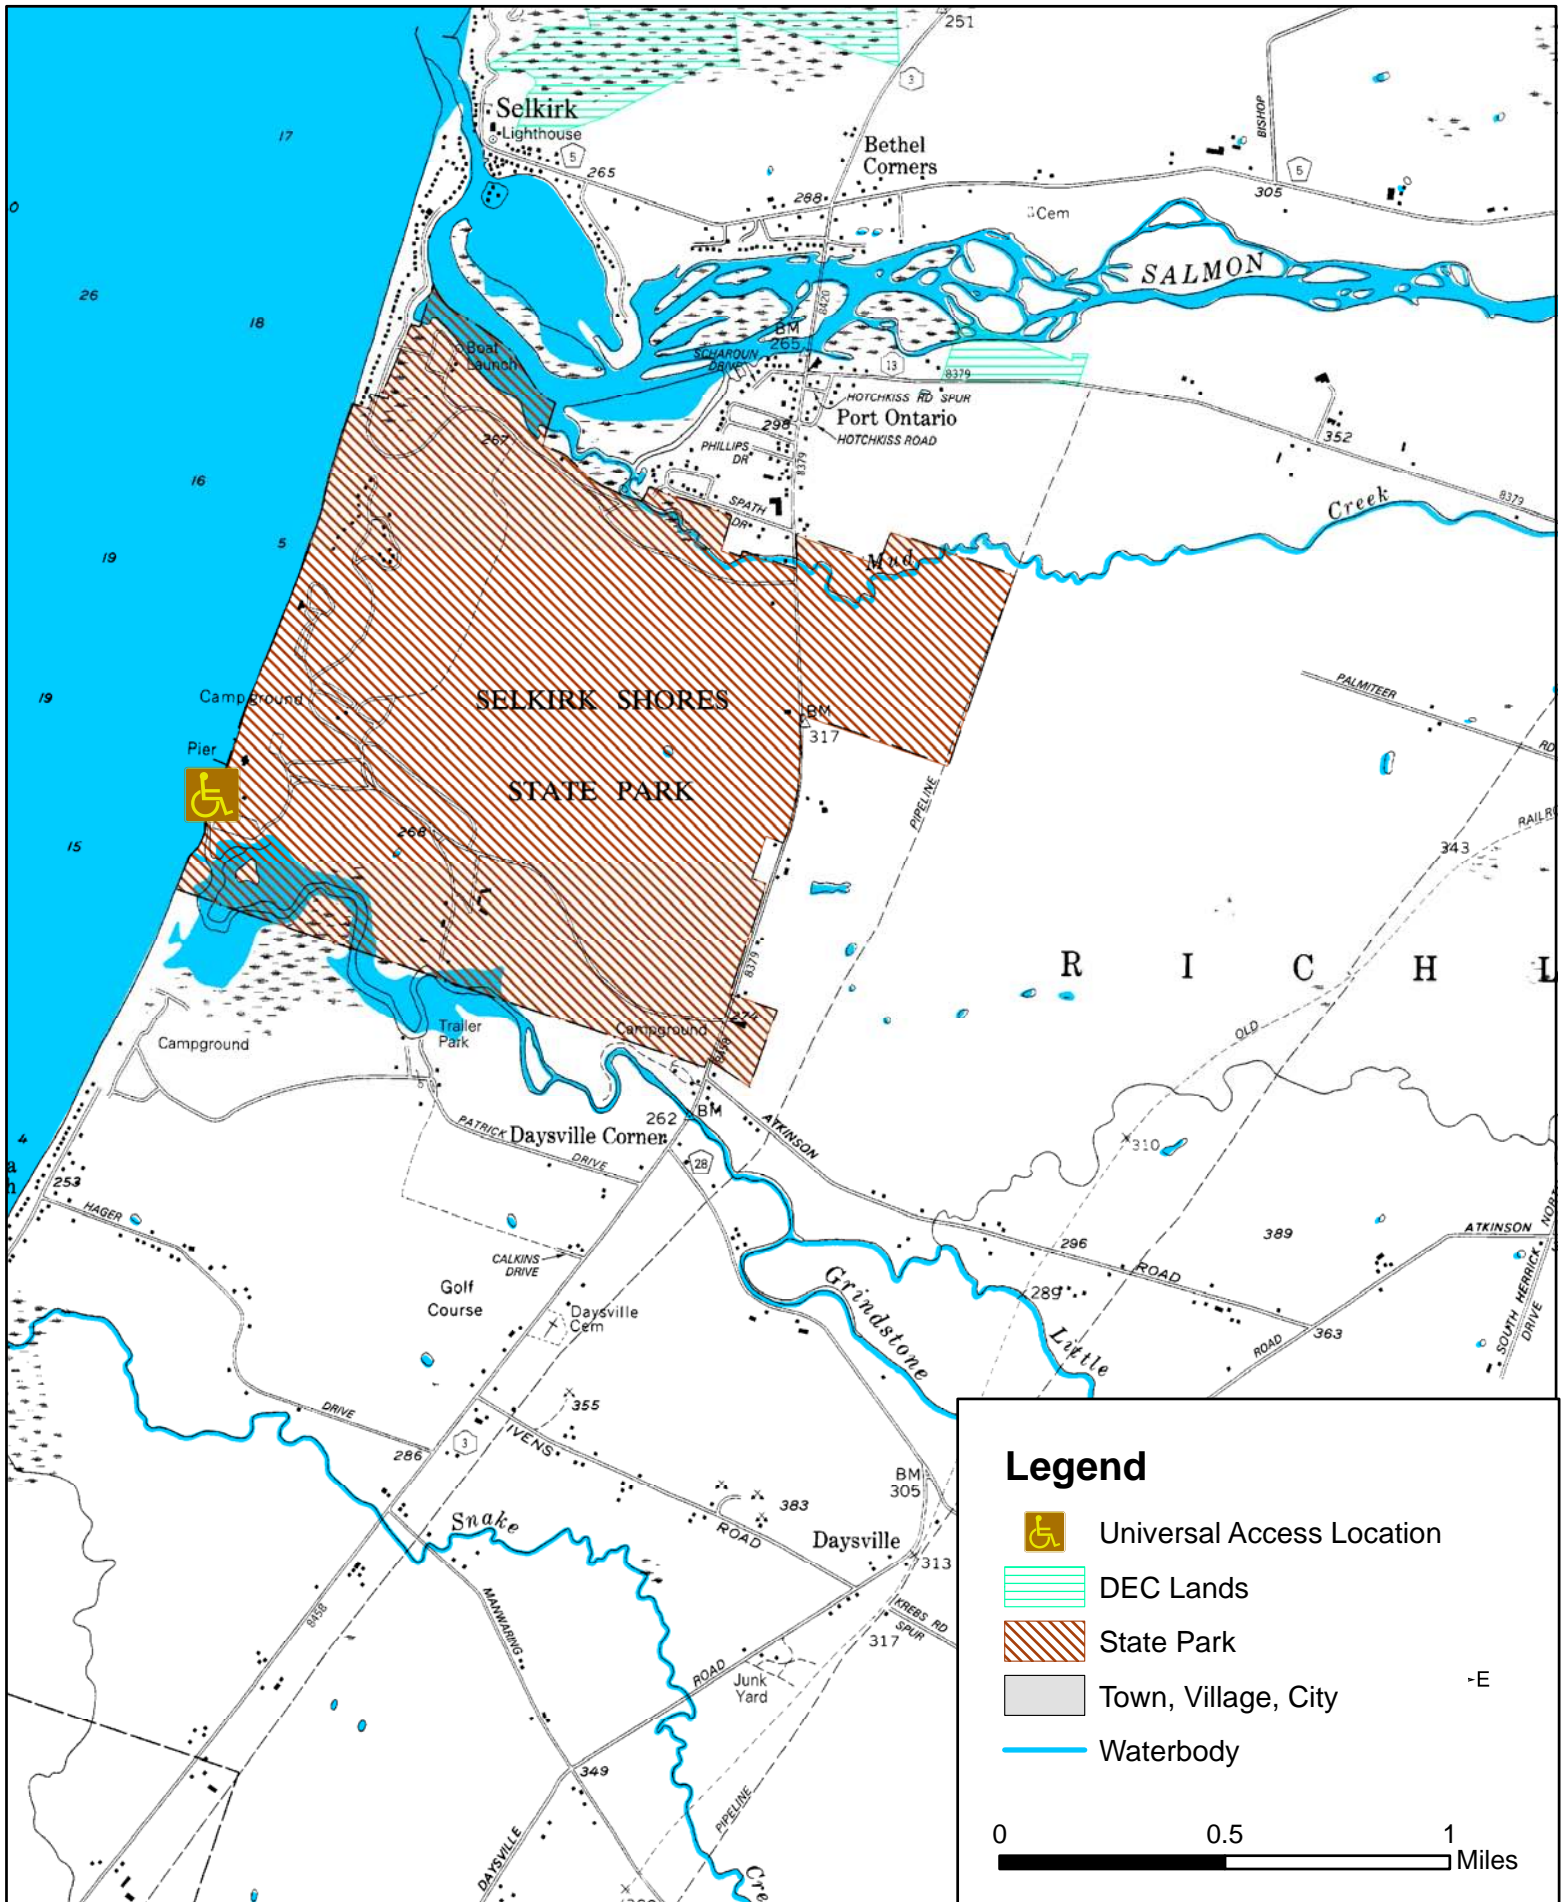

Lake Ontario Map #5

Legend

-  Universal Access Location
-  DEC Lands
-  State Park
-  Town, Village, City
-  Waterbody