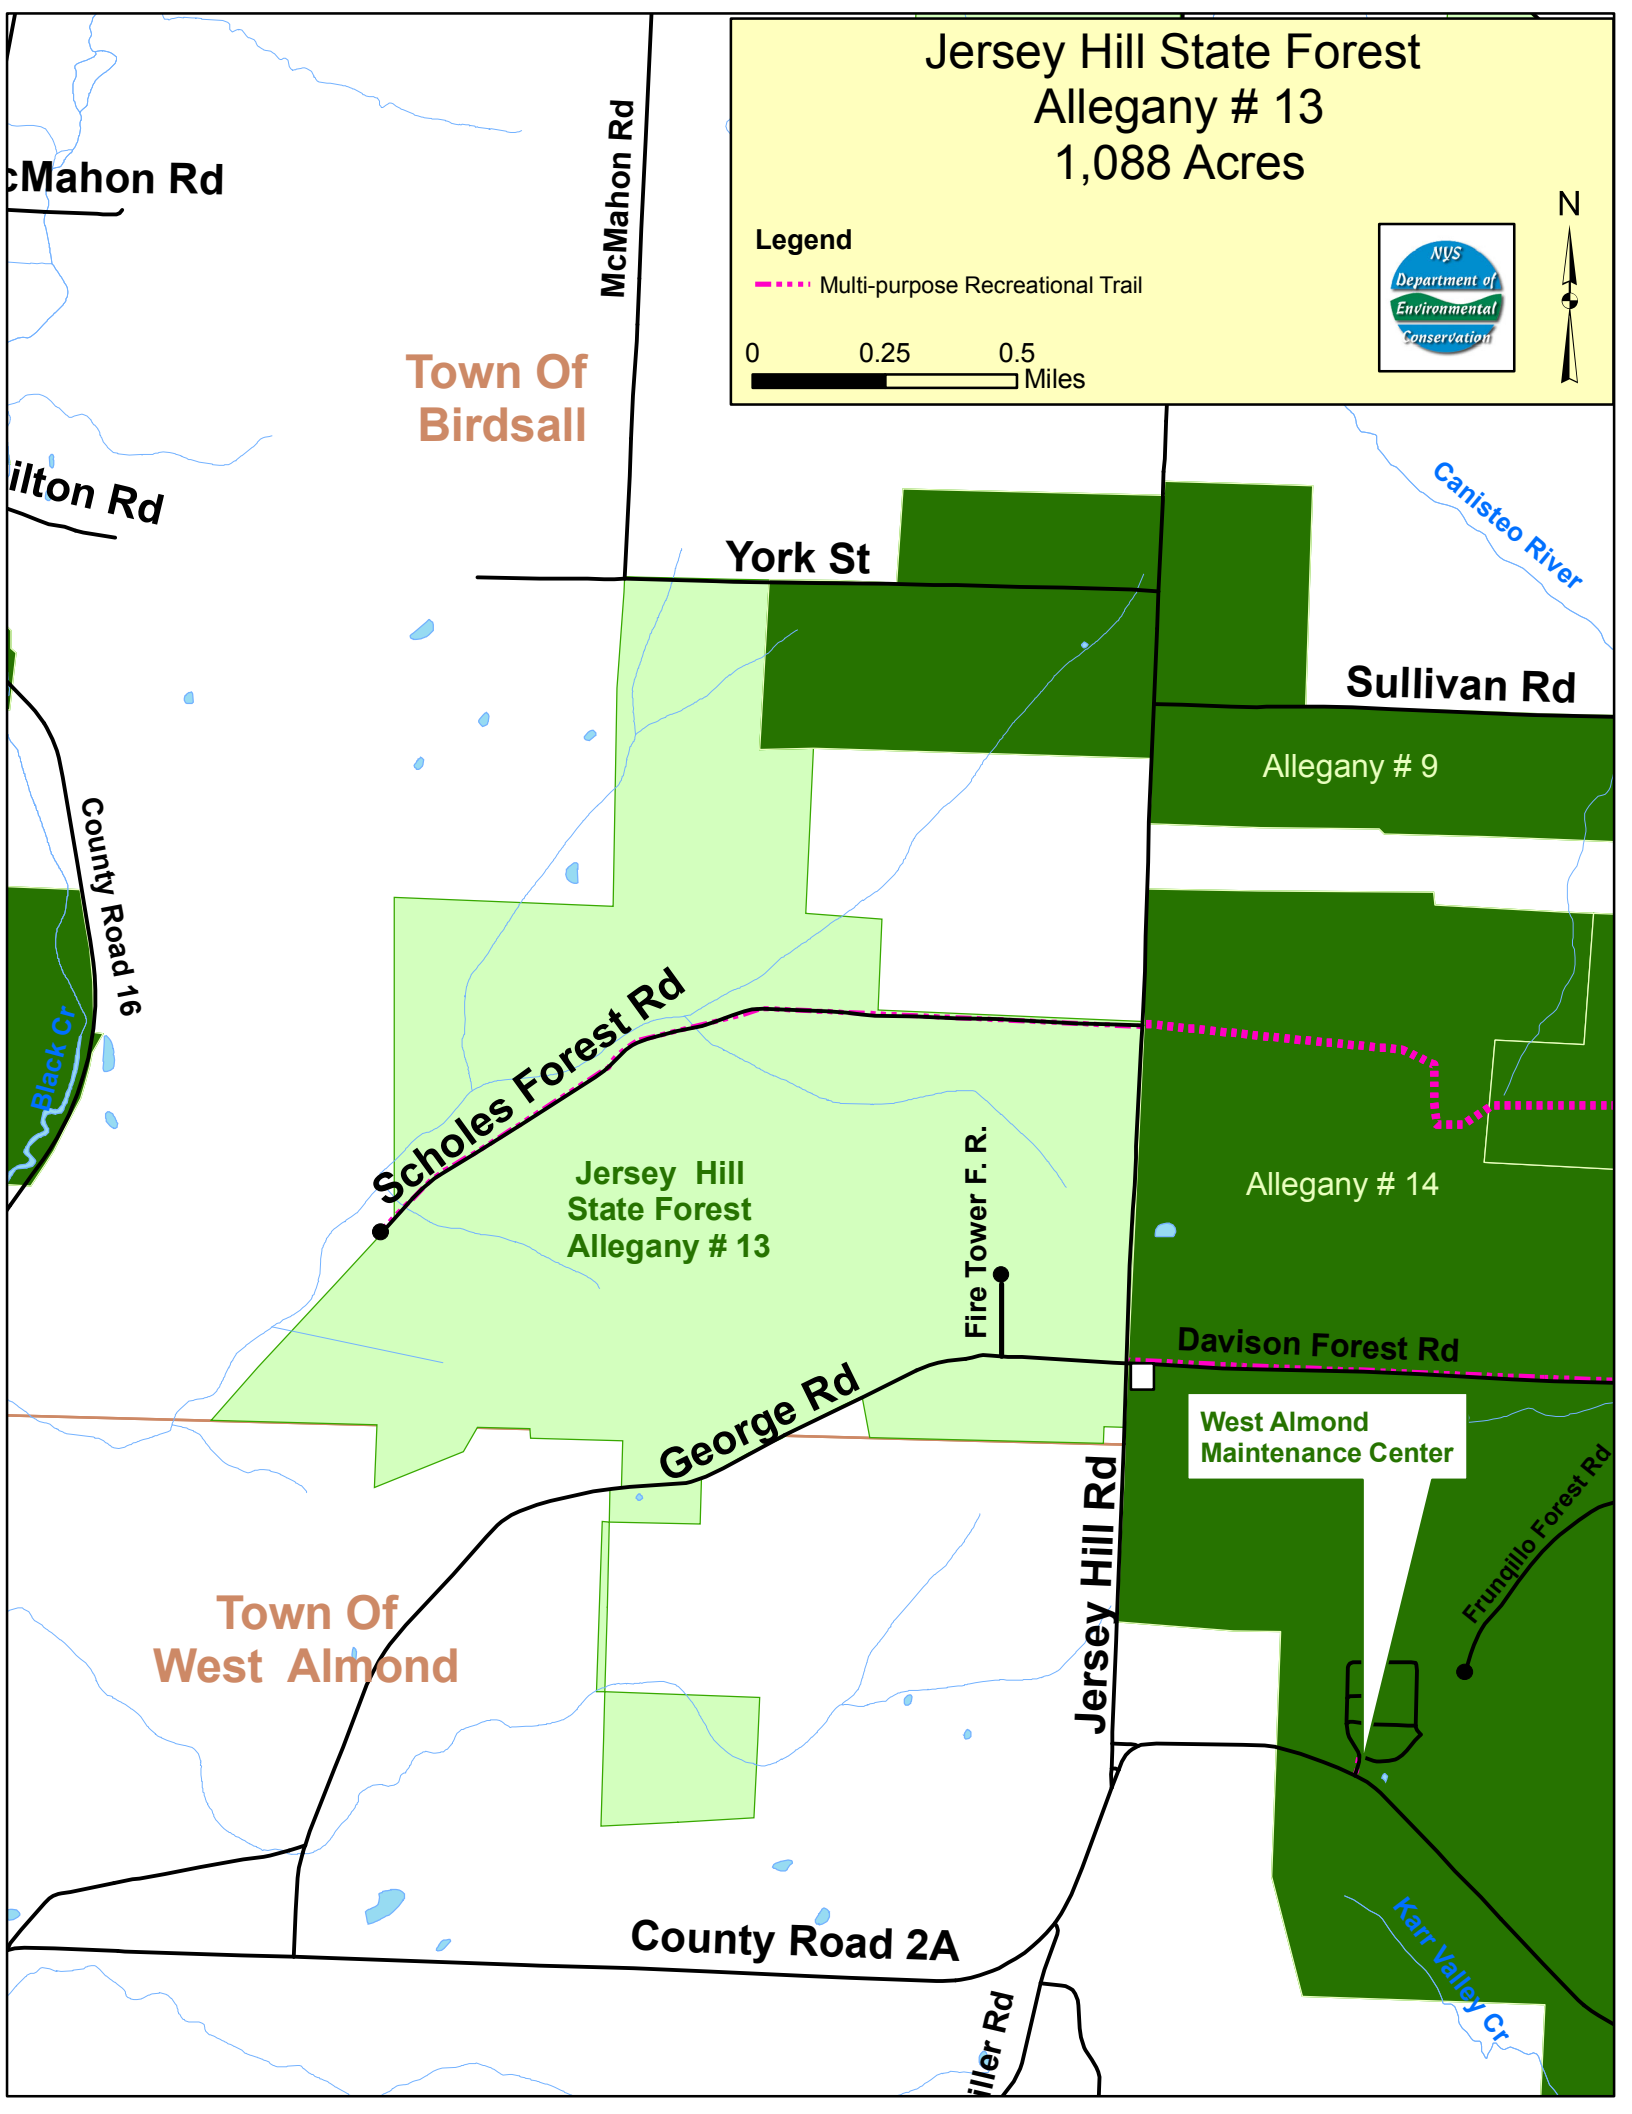

Jersey Hill State Forest Allegany # 13 1,088 Acres

Legend

Multi-purpose Recreational Trail

0 0.25 0.5
Miles

McMahon Rd

McMahon Rd

Town Of
Birdsall

Hilton Rd

York St

Sullivan Rd

Allegany # 9

County Road 16

Scholes Forest Rd

Jersey Hill
State Forest
Allegany # 13

Fire Tower F. R.

Allegany # 14

Davison Forest Rd

West Almond
Maintenance Center

Town Of
West Almond

George Rd

Jersey Hill Rd

County Road 2A

Miller Rd

Frunquillo Forest Rd

Karr Valley Cr